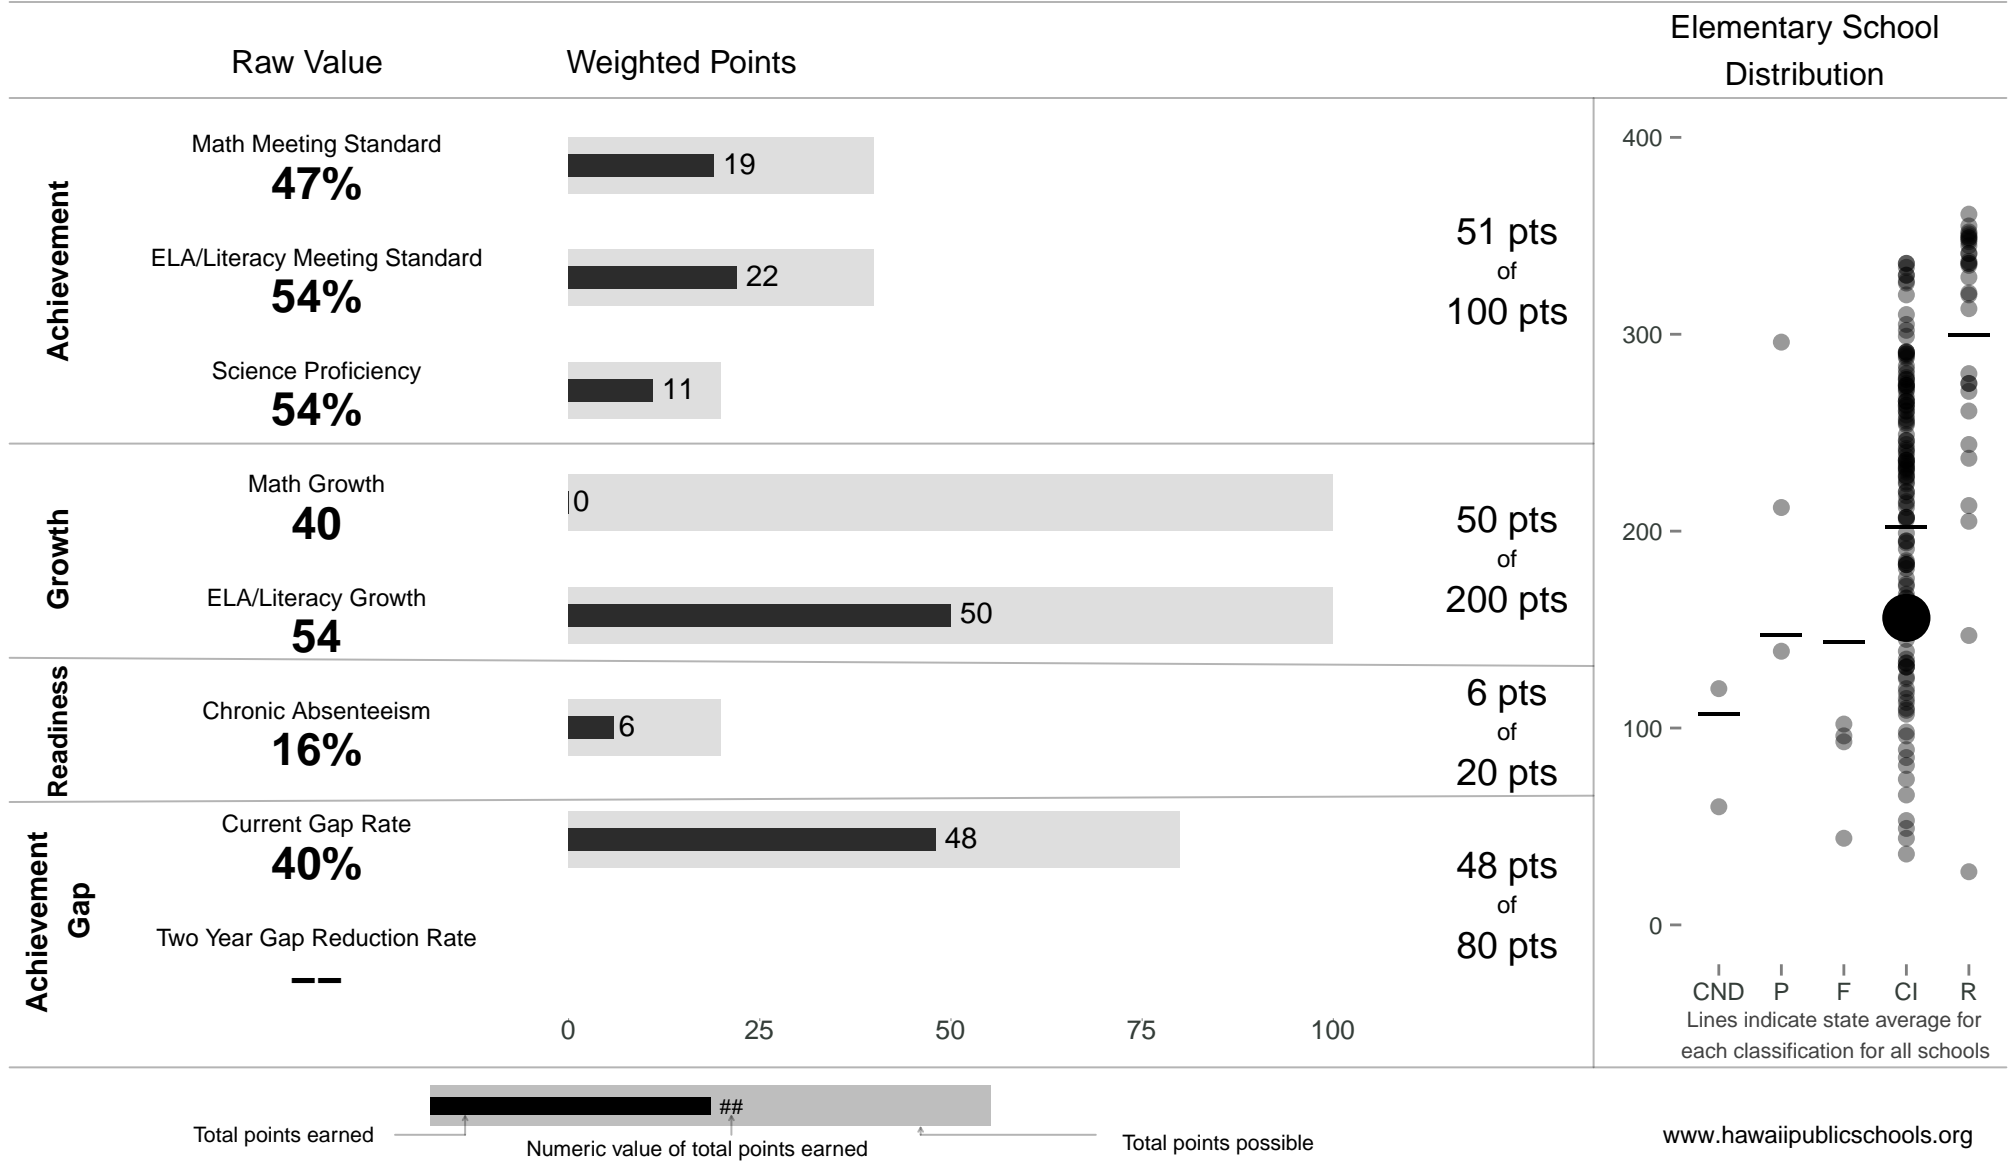

Keaau Elementary

156 points of 400 points

School Year 2014–2015: Continuous Improvement

Trigger: None

School Year 2013–2014: Continuous Improvement

www.hawaiipublicschools.org

NOTE: Final display numbers are rounded, which may cause subtotals to appear to sum incorrectly. The total points value on the upper right is accurate.

Run Date: Tuesday, September 22, 2015