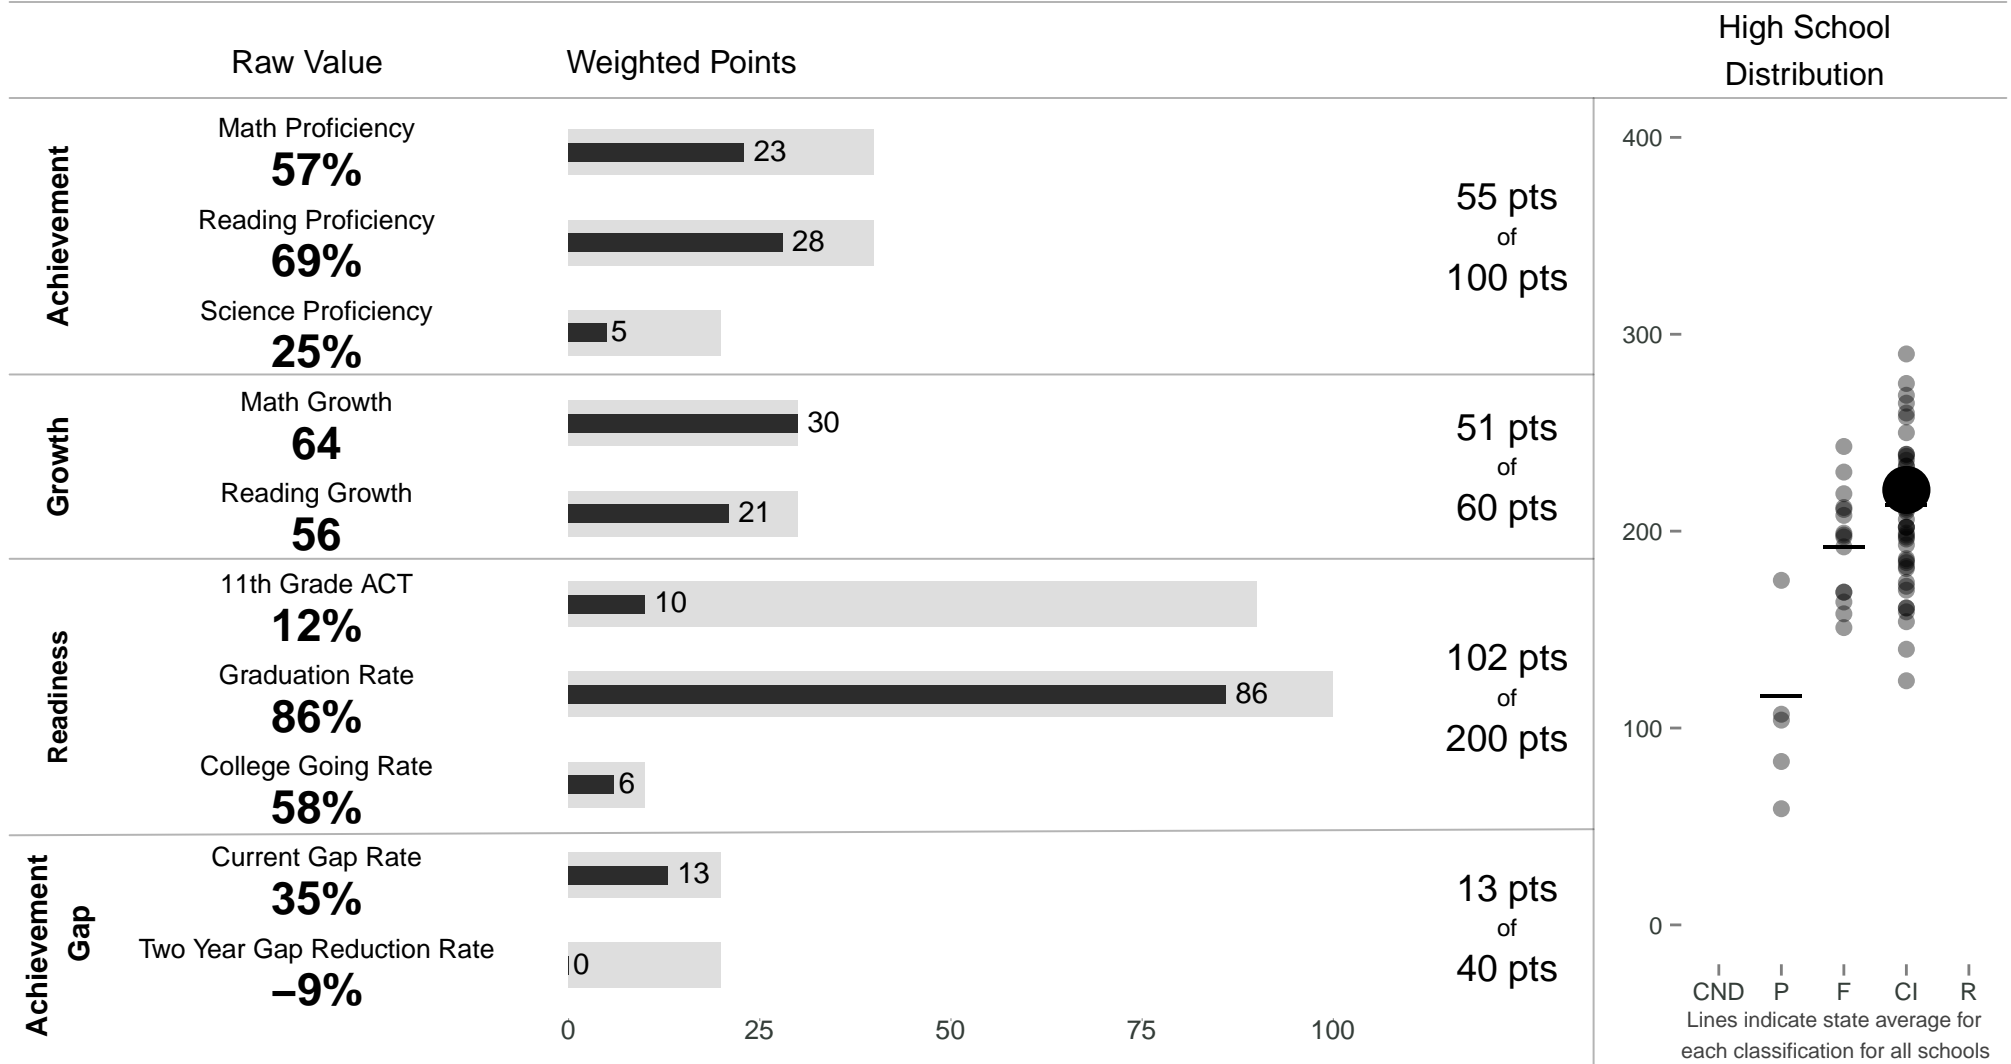

# Keaau High

**221 points** of 400 points

School Year 2013–2014: Continuous Improvement

Trigger: None

School Year 2012–2013: Continuous Improvement

[www.hawaiipublicschools.org](http://www.hawaiipublicschools.org)

NOTE: Final display numbers are rounded, which may cause subtotals to appear to sum incorrectly. The total points value on the upper right is accurate.

Run Date: Thursday, September 11, 2014 – Final Run