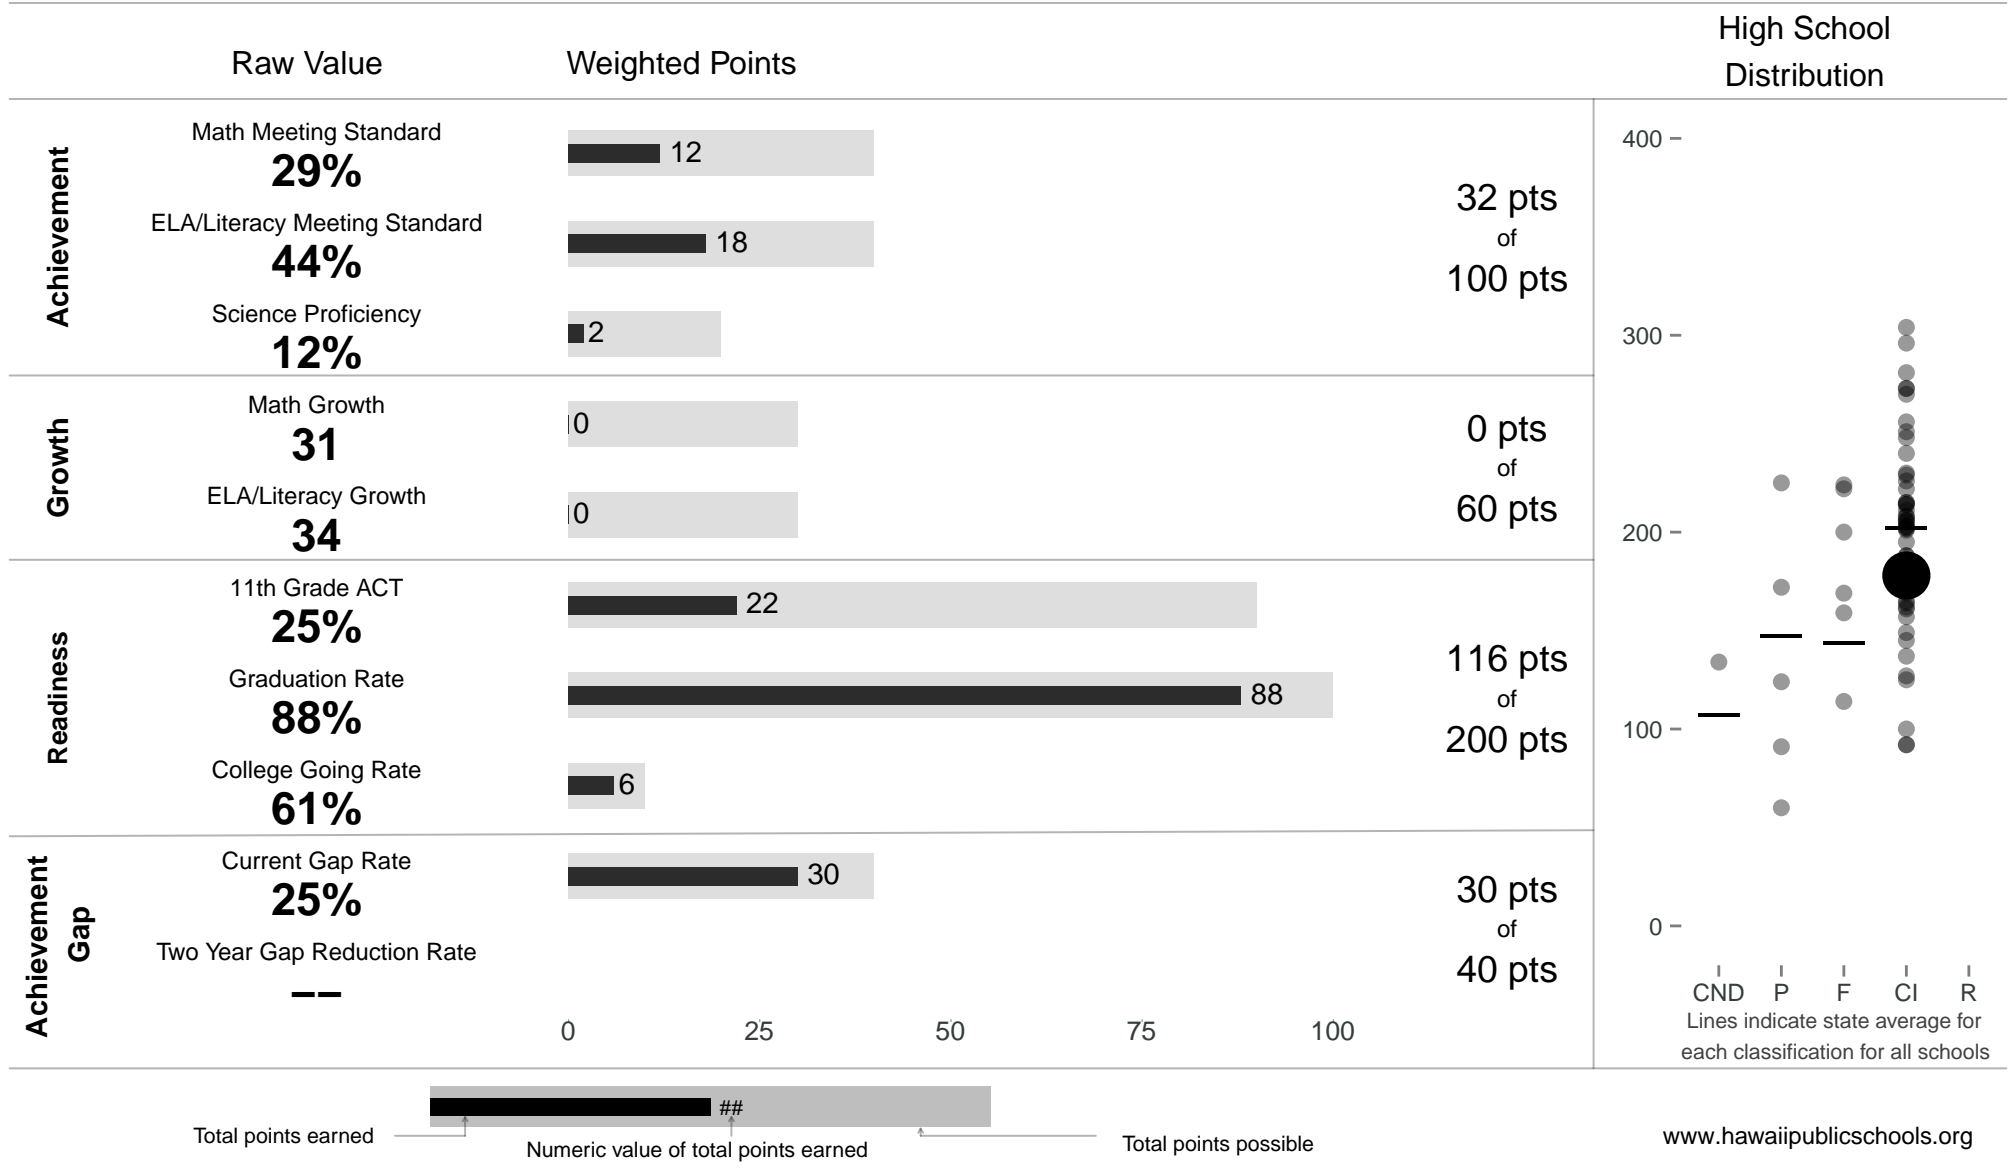

Keaau High

178 points of 400 points

School Year 2014–2015: Continuous Improvement

Trigger: None

School Year 2013–2014: Continuous Improvement

NOTE: Final display numbers are rounded, which may cause subtotals to appear to sum incorrectly. The total points value on the upper right is accurate.