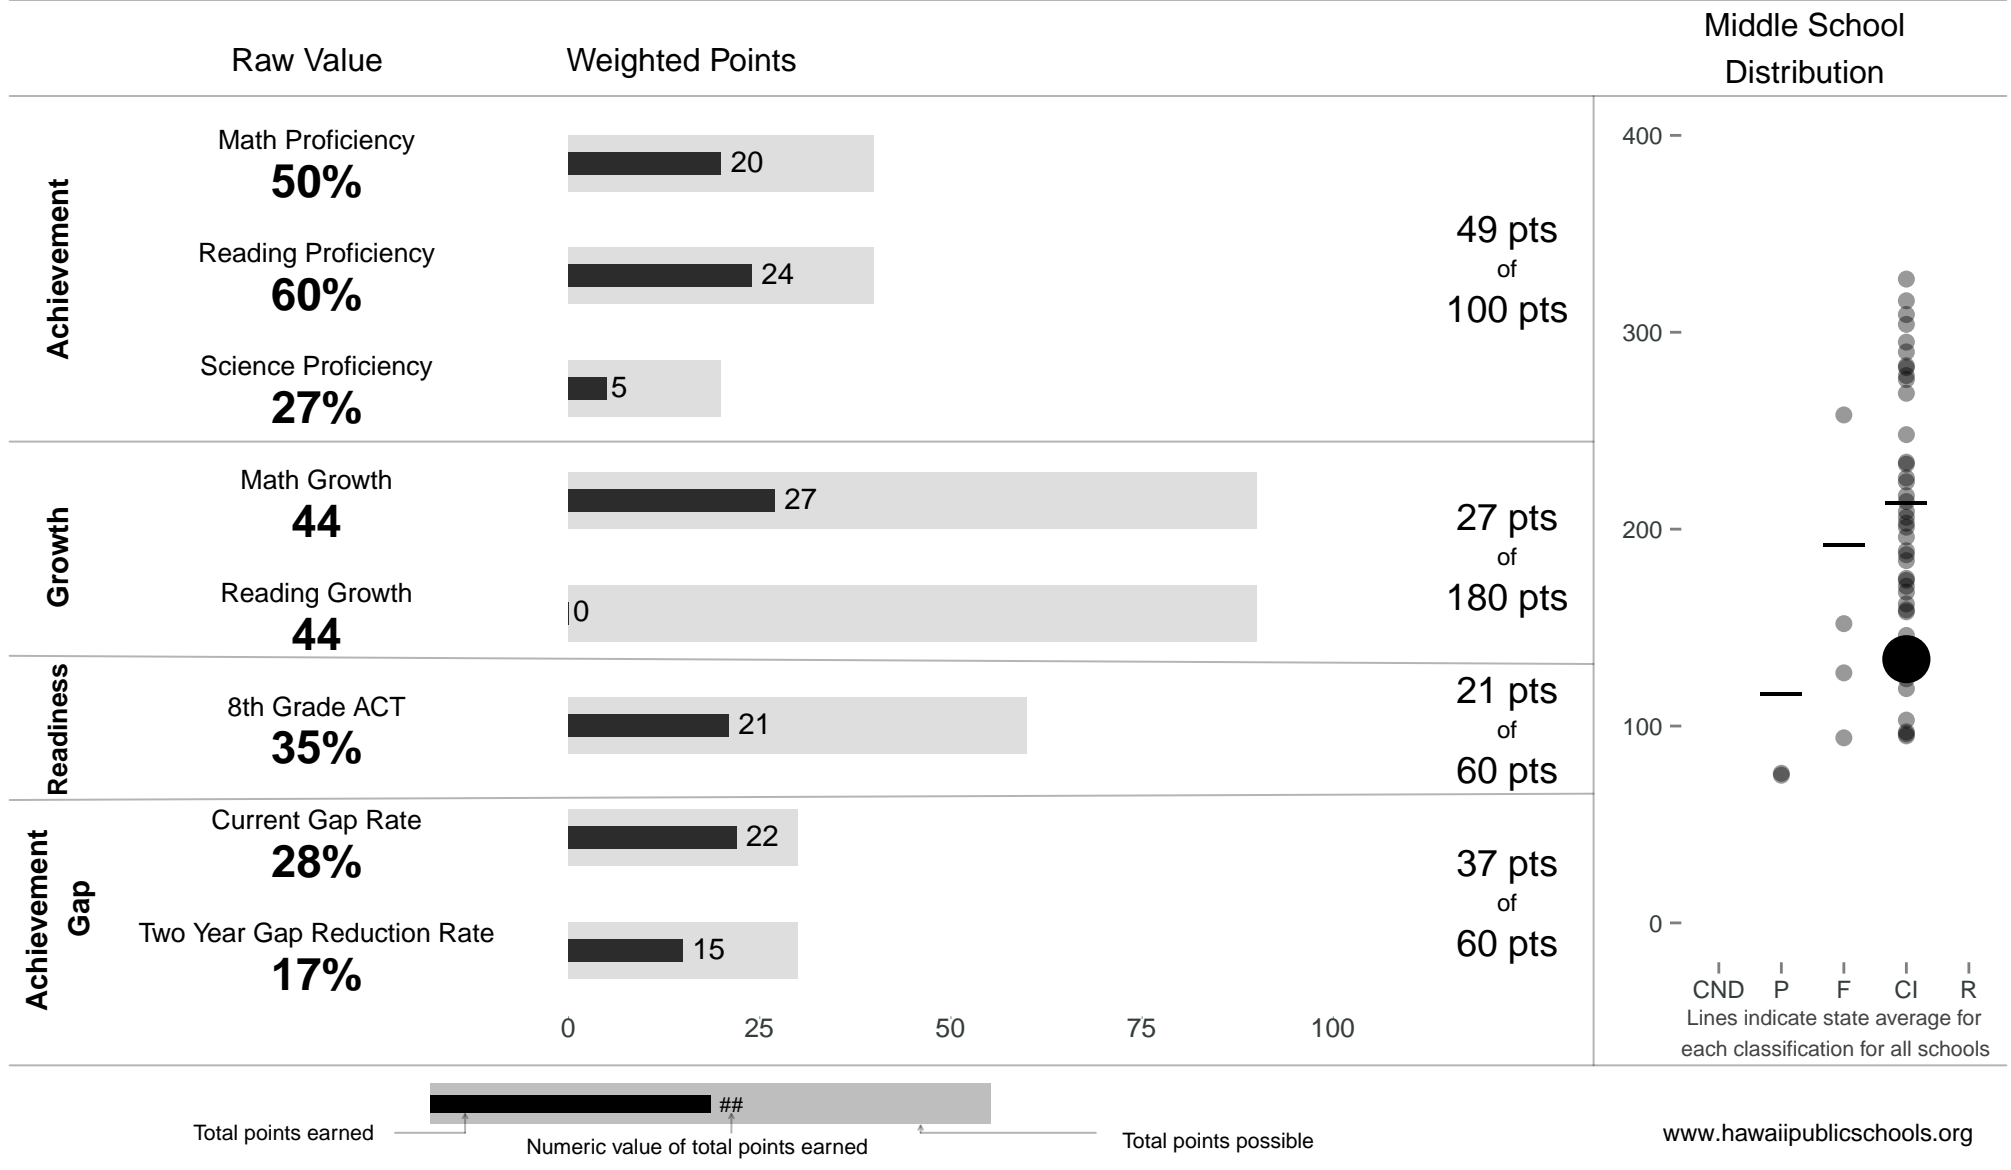

Keaau Middle

134 points of 400 points

School Year 2013–2014: Continuous Improvement

Trigger: None

School Year 2012–2013: Continuous Improvement

www.hawaiipublicschools.org

NOTE: Final display numbers are rounded, which may cause subtotals to appear to sum incorrectly. The total points value on the upper right is accurate.

Run Date: Thursday, September 11, 2014 – Final Run