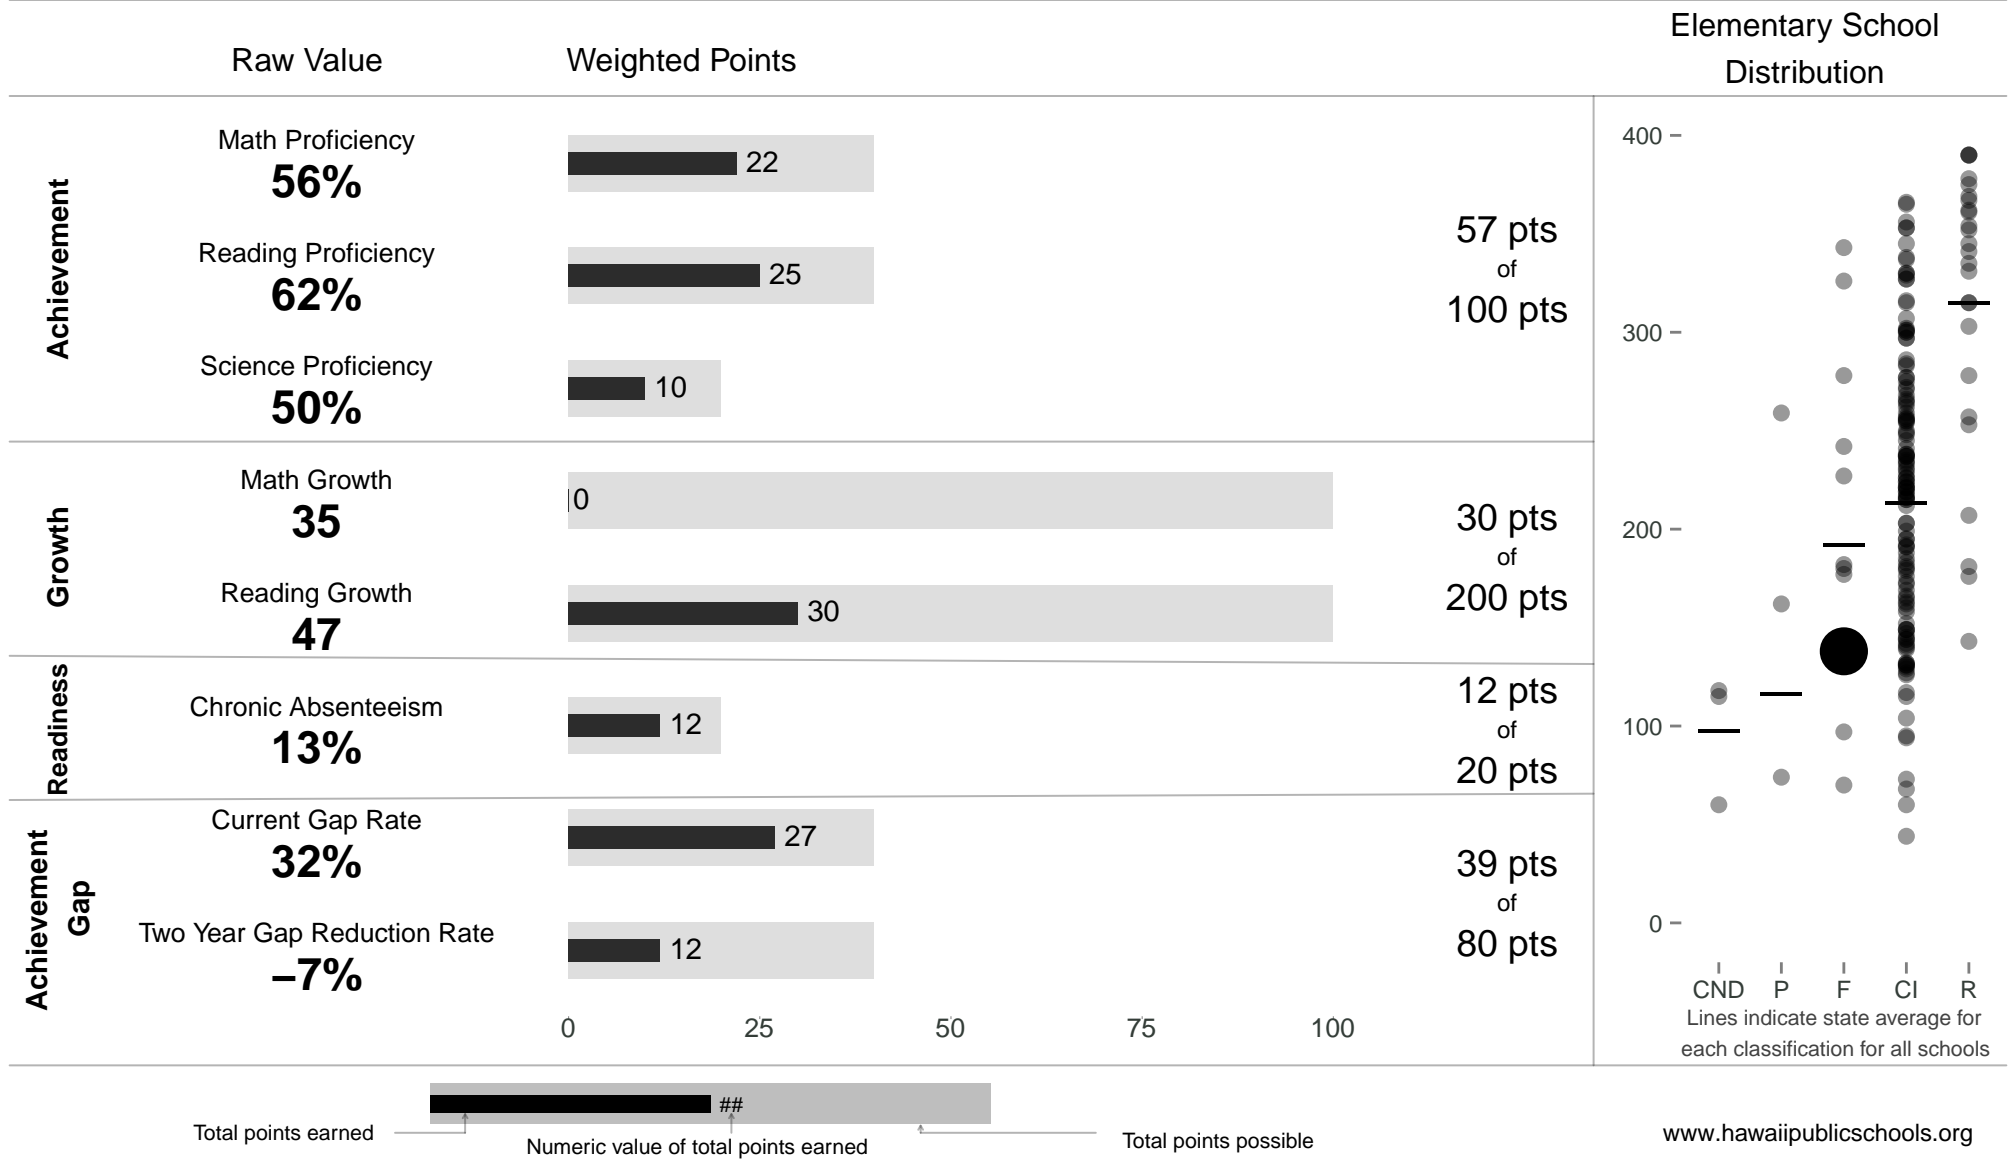

Kealakehe Elementary

138 points of 400 points

School Year 2013–2014: Focus

Trigger: Carry Over

School Year 2012–2013: Focus

www.hawaiipublicschools.org

NOTE: Final display numbers are rounded, which may cause subtotals to appear to sum incorrectly. The total points value on the upper right is accurate.

Run Date: Thursday, September 11, 2014 – Final Run