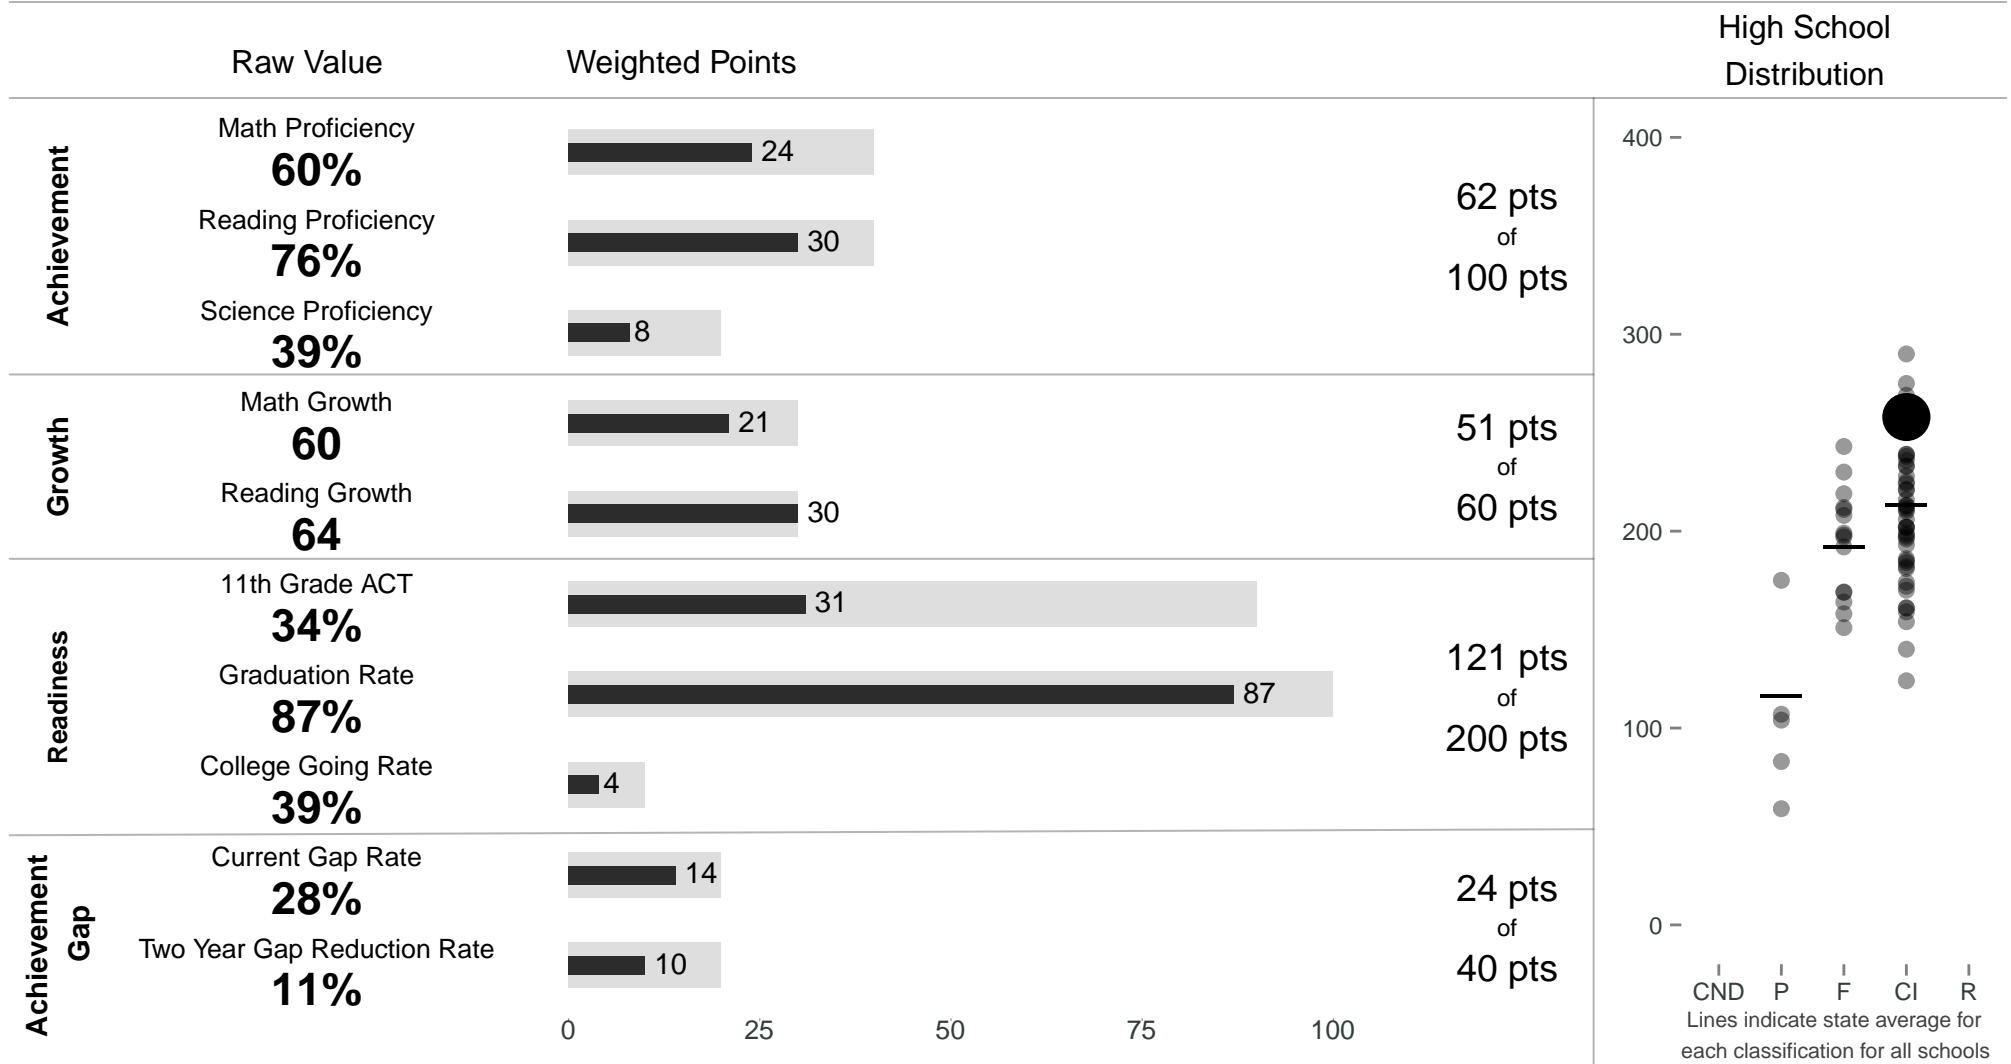

Kealakehe High

258 points of 400 points

School Year 2013–2014: Continuous Improvement

Trigger: None

School Year 2012–2013: Continuous Improvement

www.hawaiipublicschools.org

NOTE: Final display numbers are rounded, which may cause subtotals to appear to sum incorrectly. The total points value on the upper right is accurate.

Run Date: Thursday, September 11, 2014 – Final Run