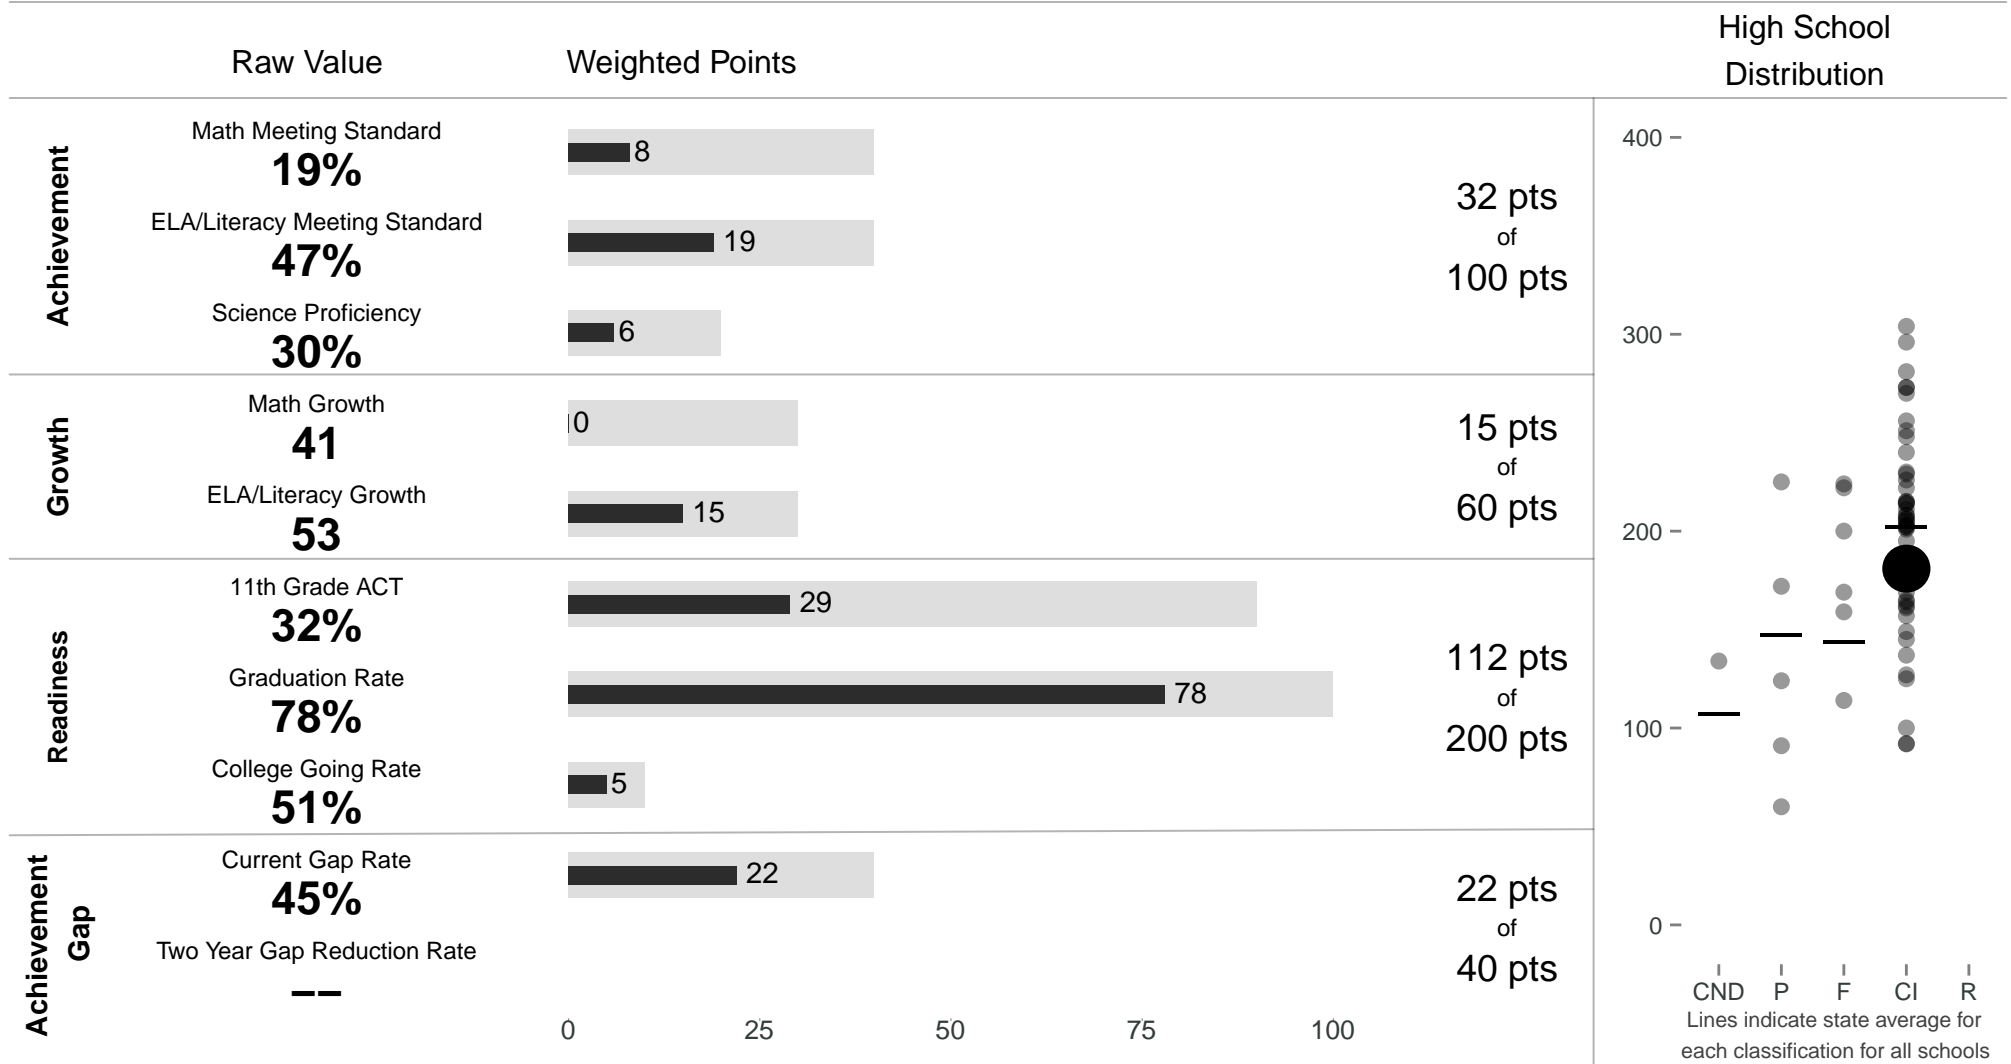

# Kealakehe High

**181 points** of 400 points

School Year 2014–2015: Continuous Improvement

Trigger: None

School Year 2013–2014: Continuous Improvement

[www.hawaiipublicschools.org](http://www.hawaiipublicschools.org)

NOTE: Final display numbers are rounded, which may cause subtotals to appear to sum incorrectly. The total points value on the upper right is accurate.

Run Date: Tuesday, September 22, 2015