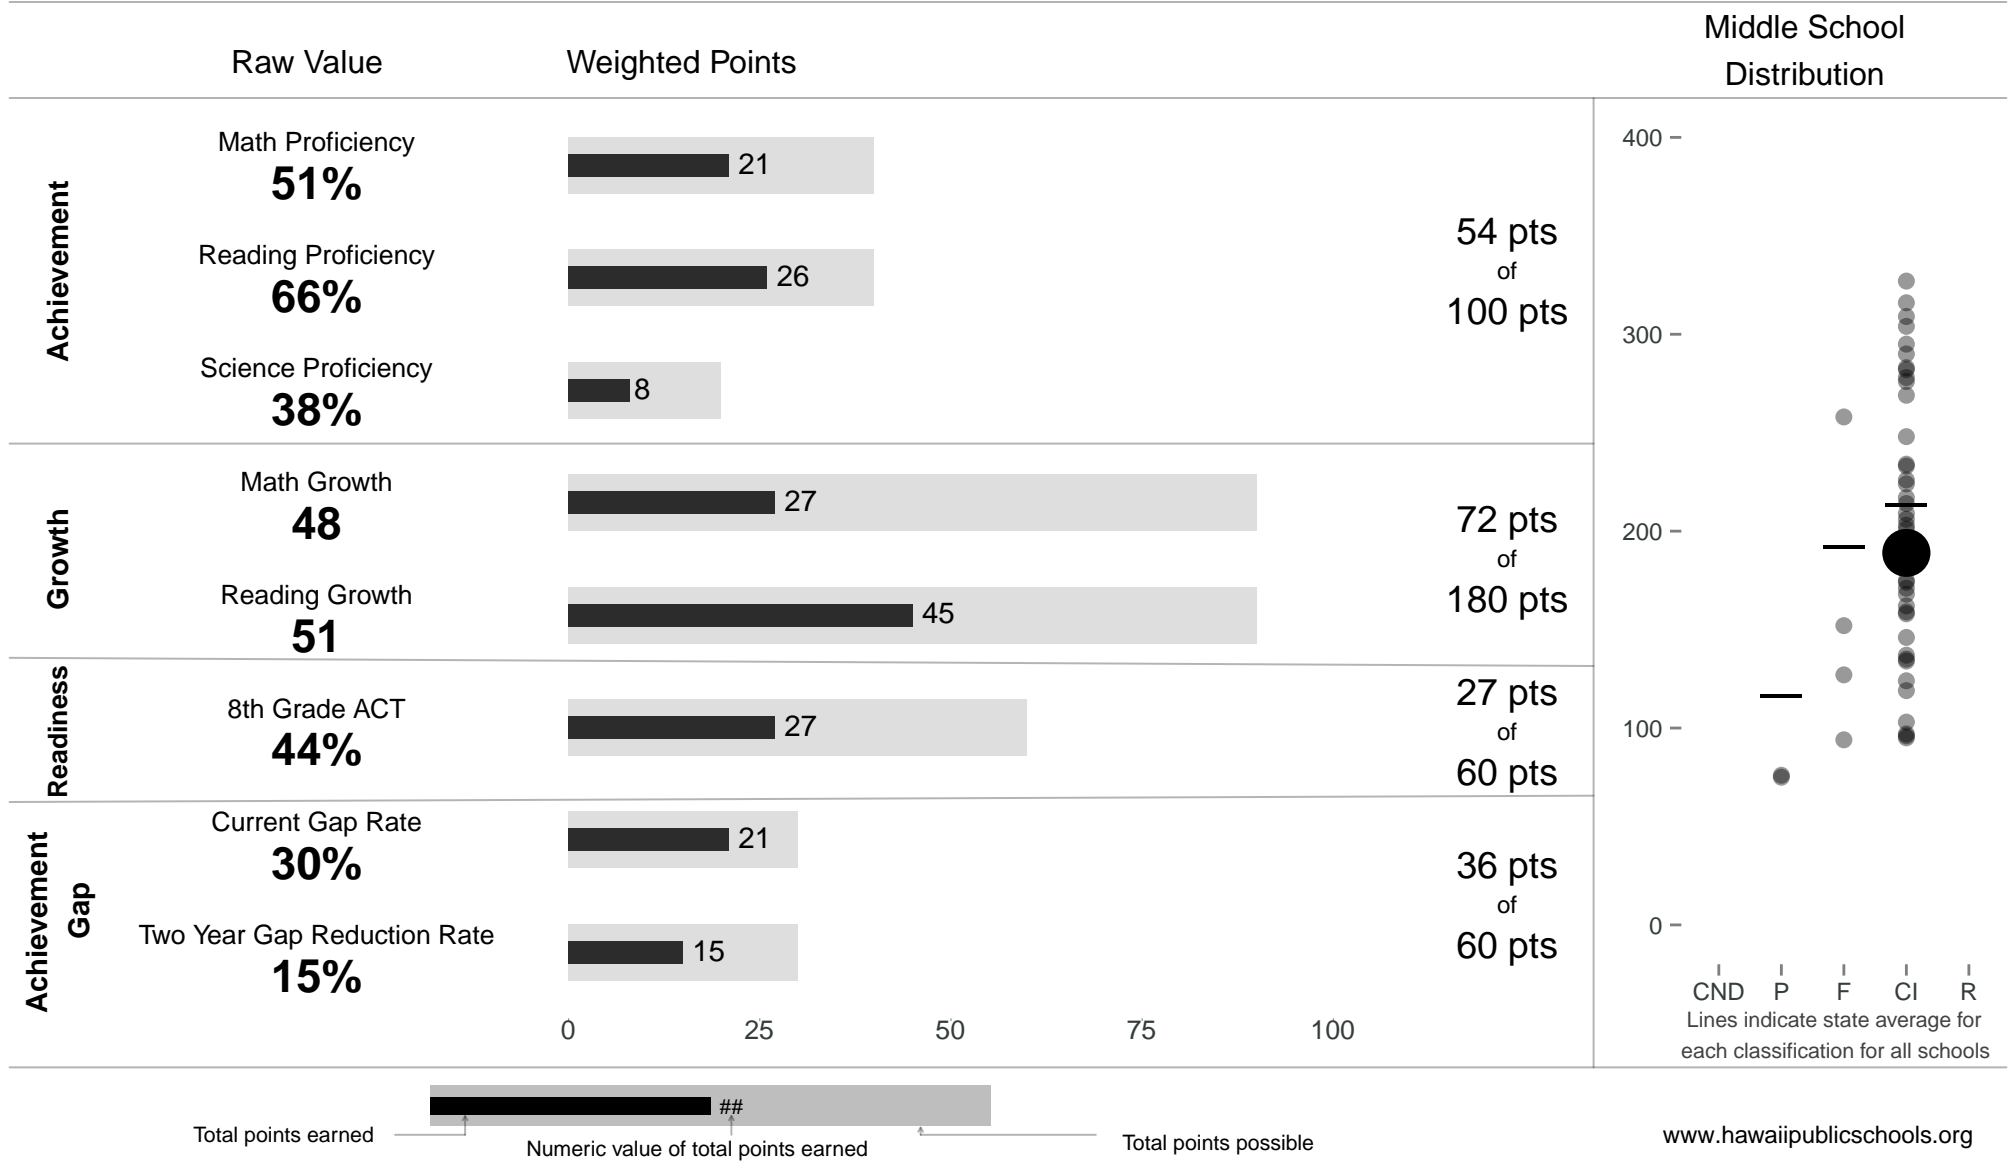

Kealakehe Intermediate

189 points of 400 points

School Year 2013–2014: Continuous Improvement

Trigger: None

School Year 2012–2013: Continuous Improvement

NOTE: Final display numbers are rounded, which may cause subtotals to appear to sum incorrectly. The total points value on the upper right is accurate.