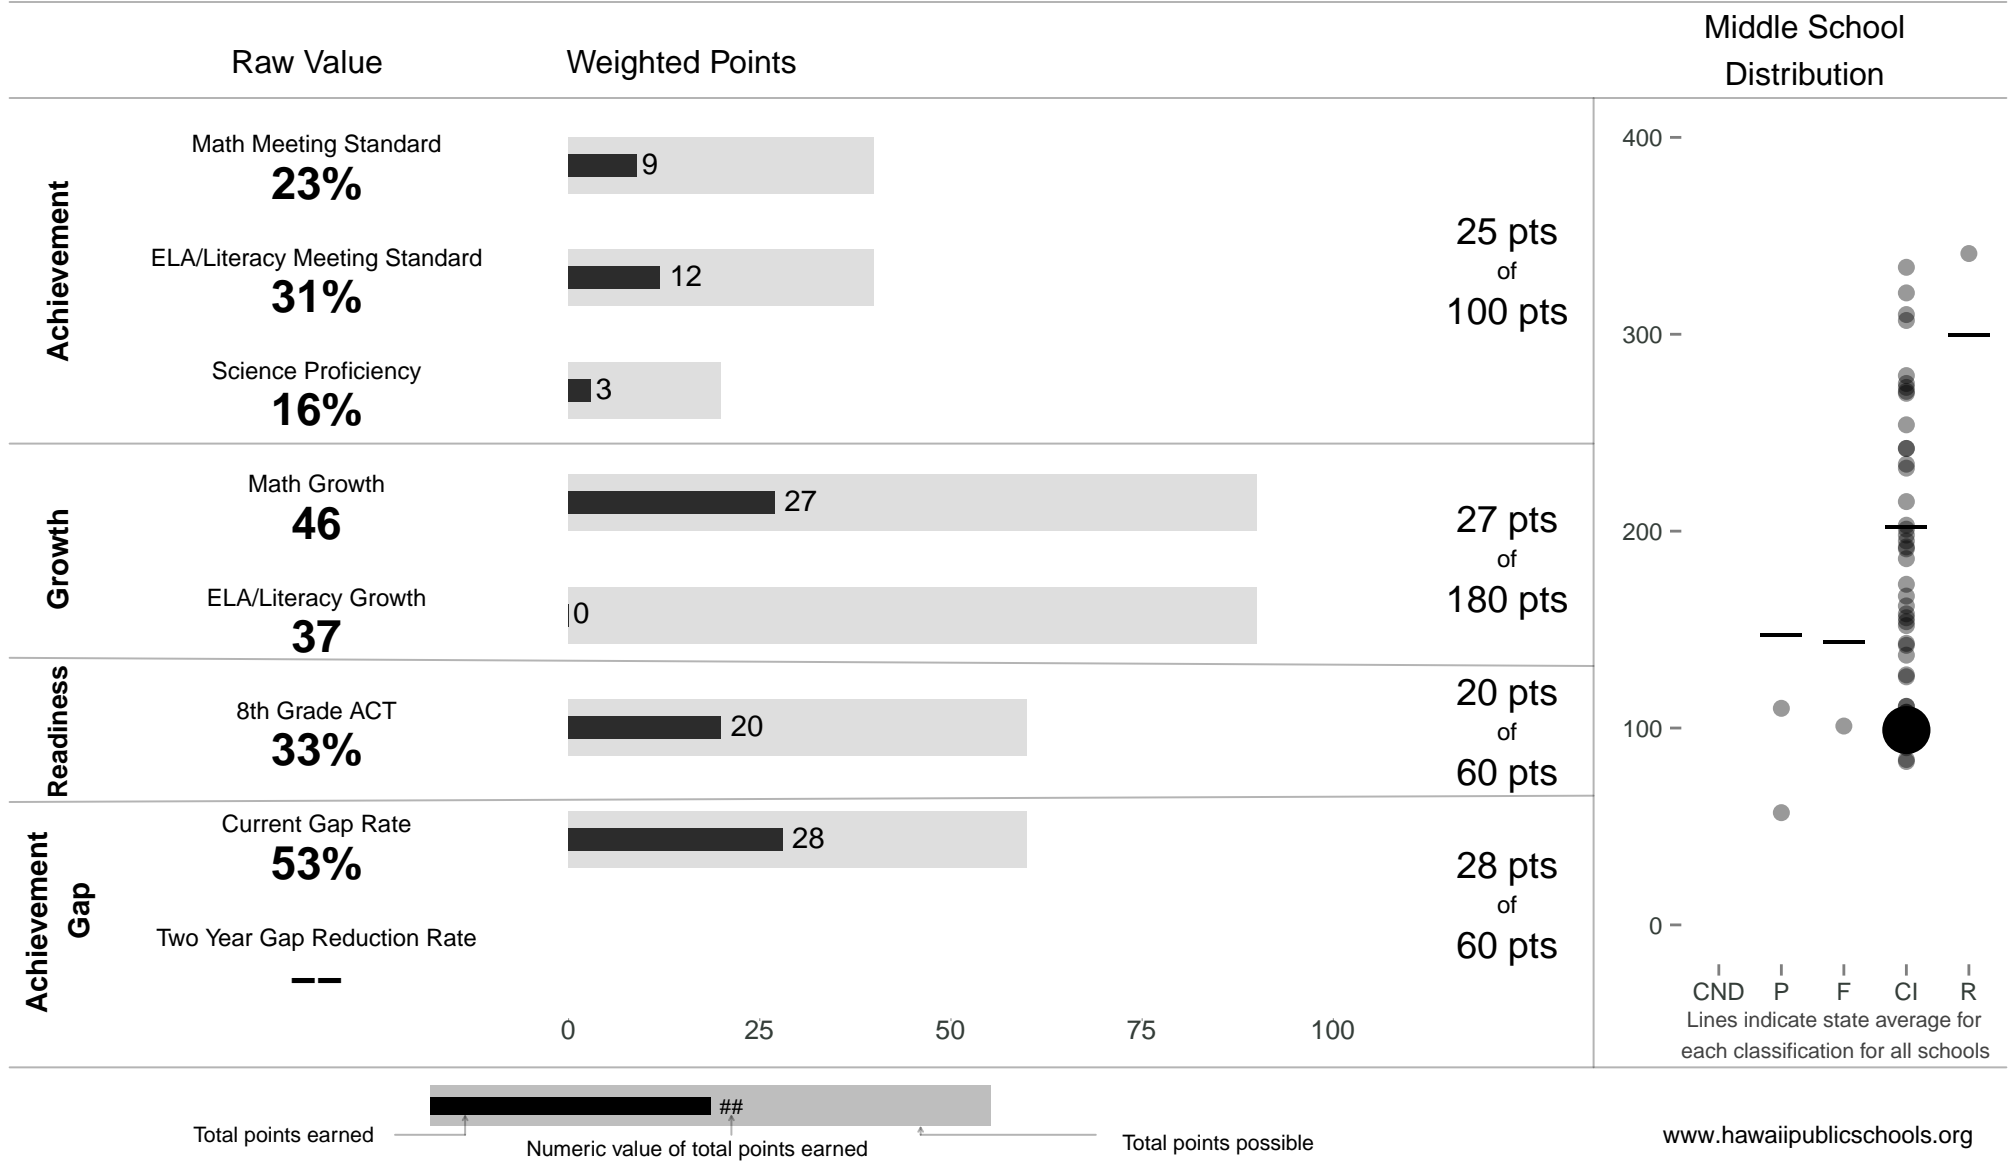

Kealakehe Intermediate

99 points of 400 points

School Year 2014–2015: Continuous Improvement

Trigger: None

School Year 2013–2014: Continuous Improvement

NOTE: Final display numbers are rounded, which may cause subtotals to appear to sum incorrectly. The total points value on the upper right is accurate.