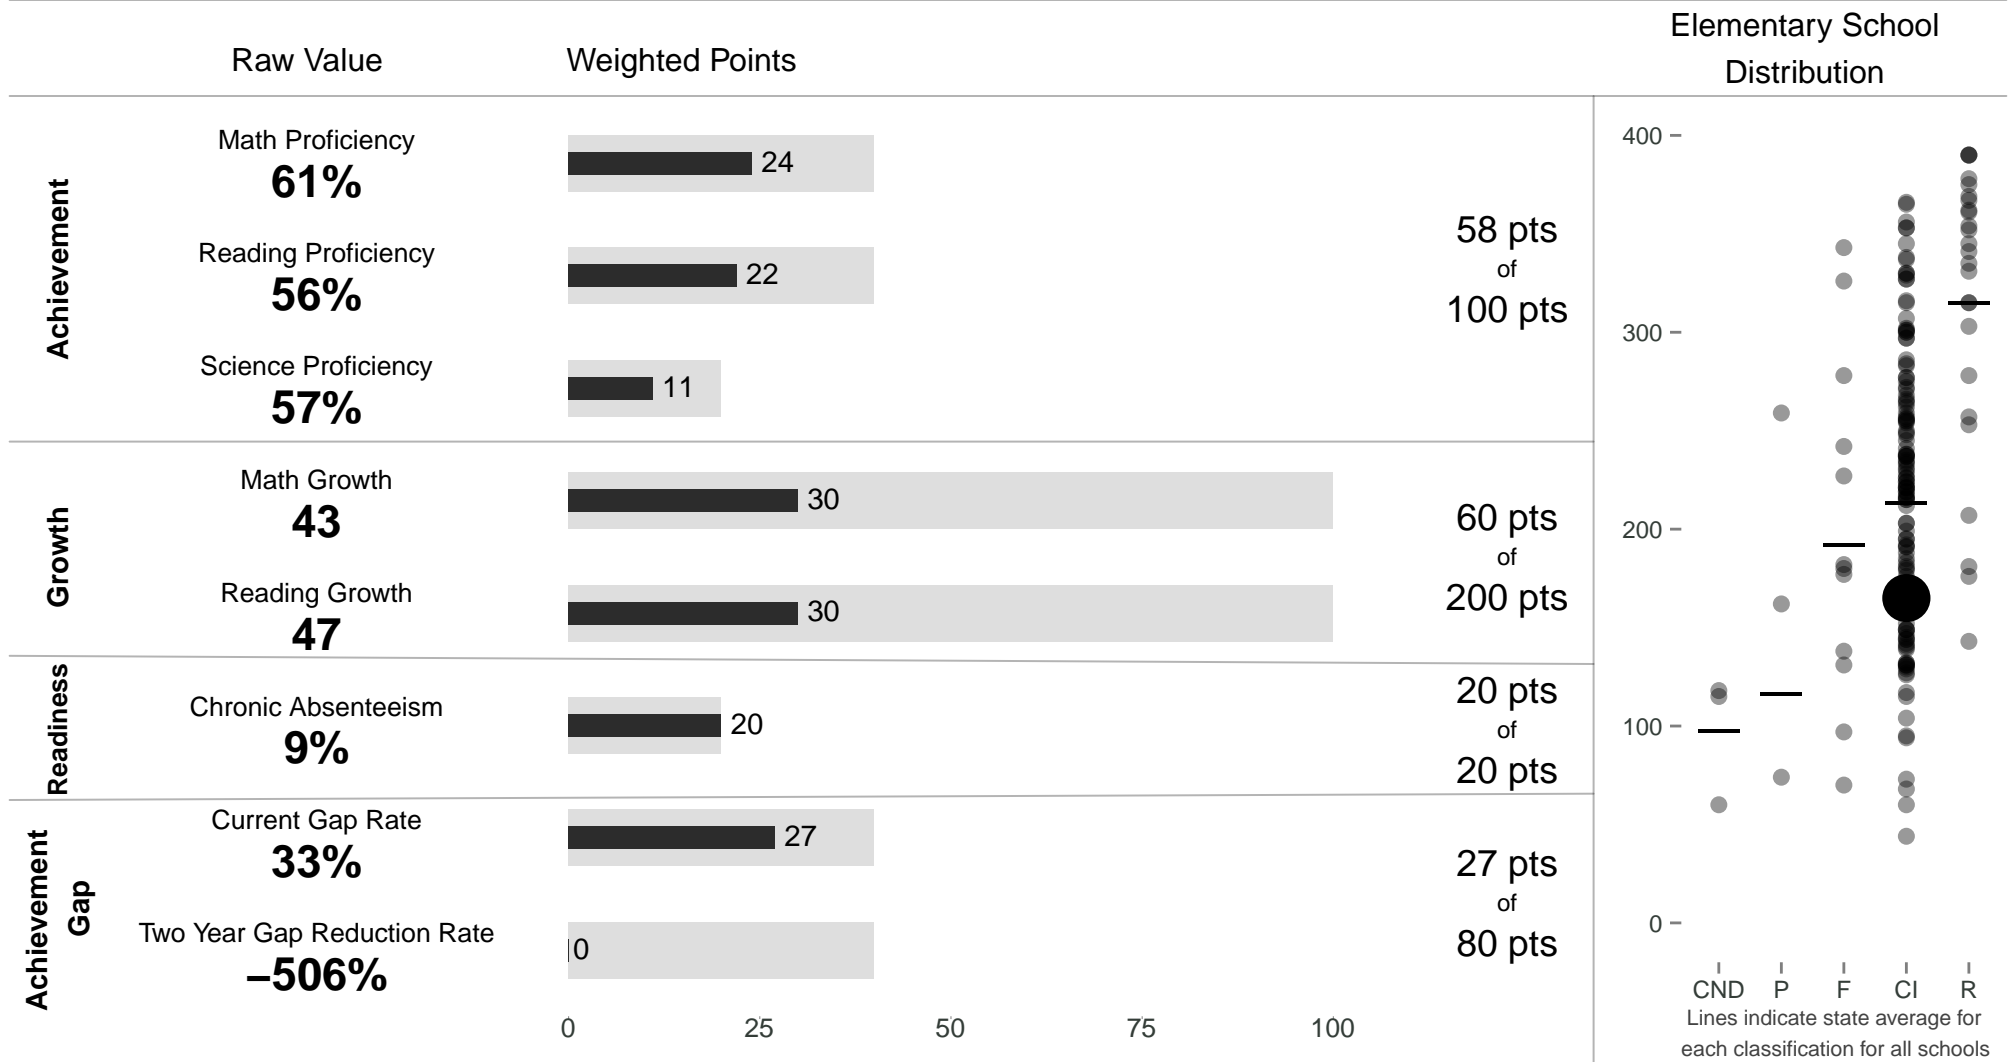

Keaukaha Elementary

165 points of 400 points

School Year 2013–2014: Continuous Improvement

Trigger: None

School Year 2012–2013: Continuous Improvement

www.hawaiipublicschools.org

NOTE: Final display numbers are rounded, which may cause subtotals to appear to sum incorrectly. The total points value on the upper right is accurate.

Run Date: Thursday, September 11, 2014 – Final Run