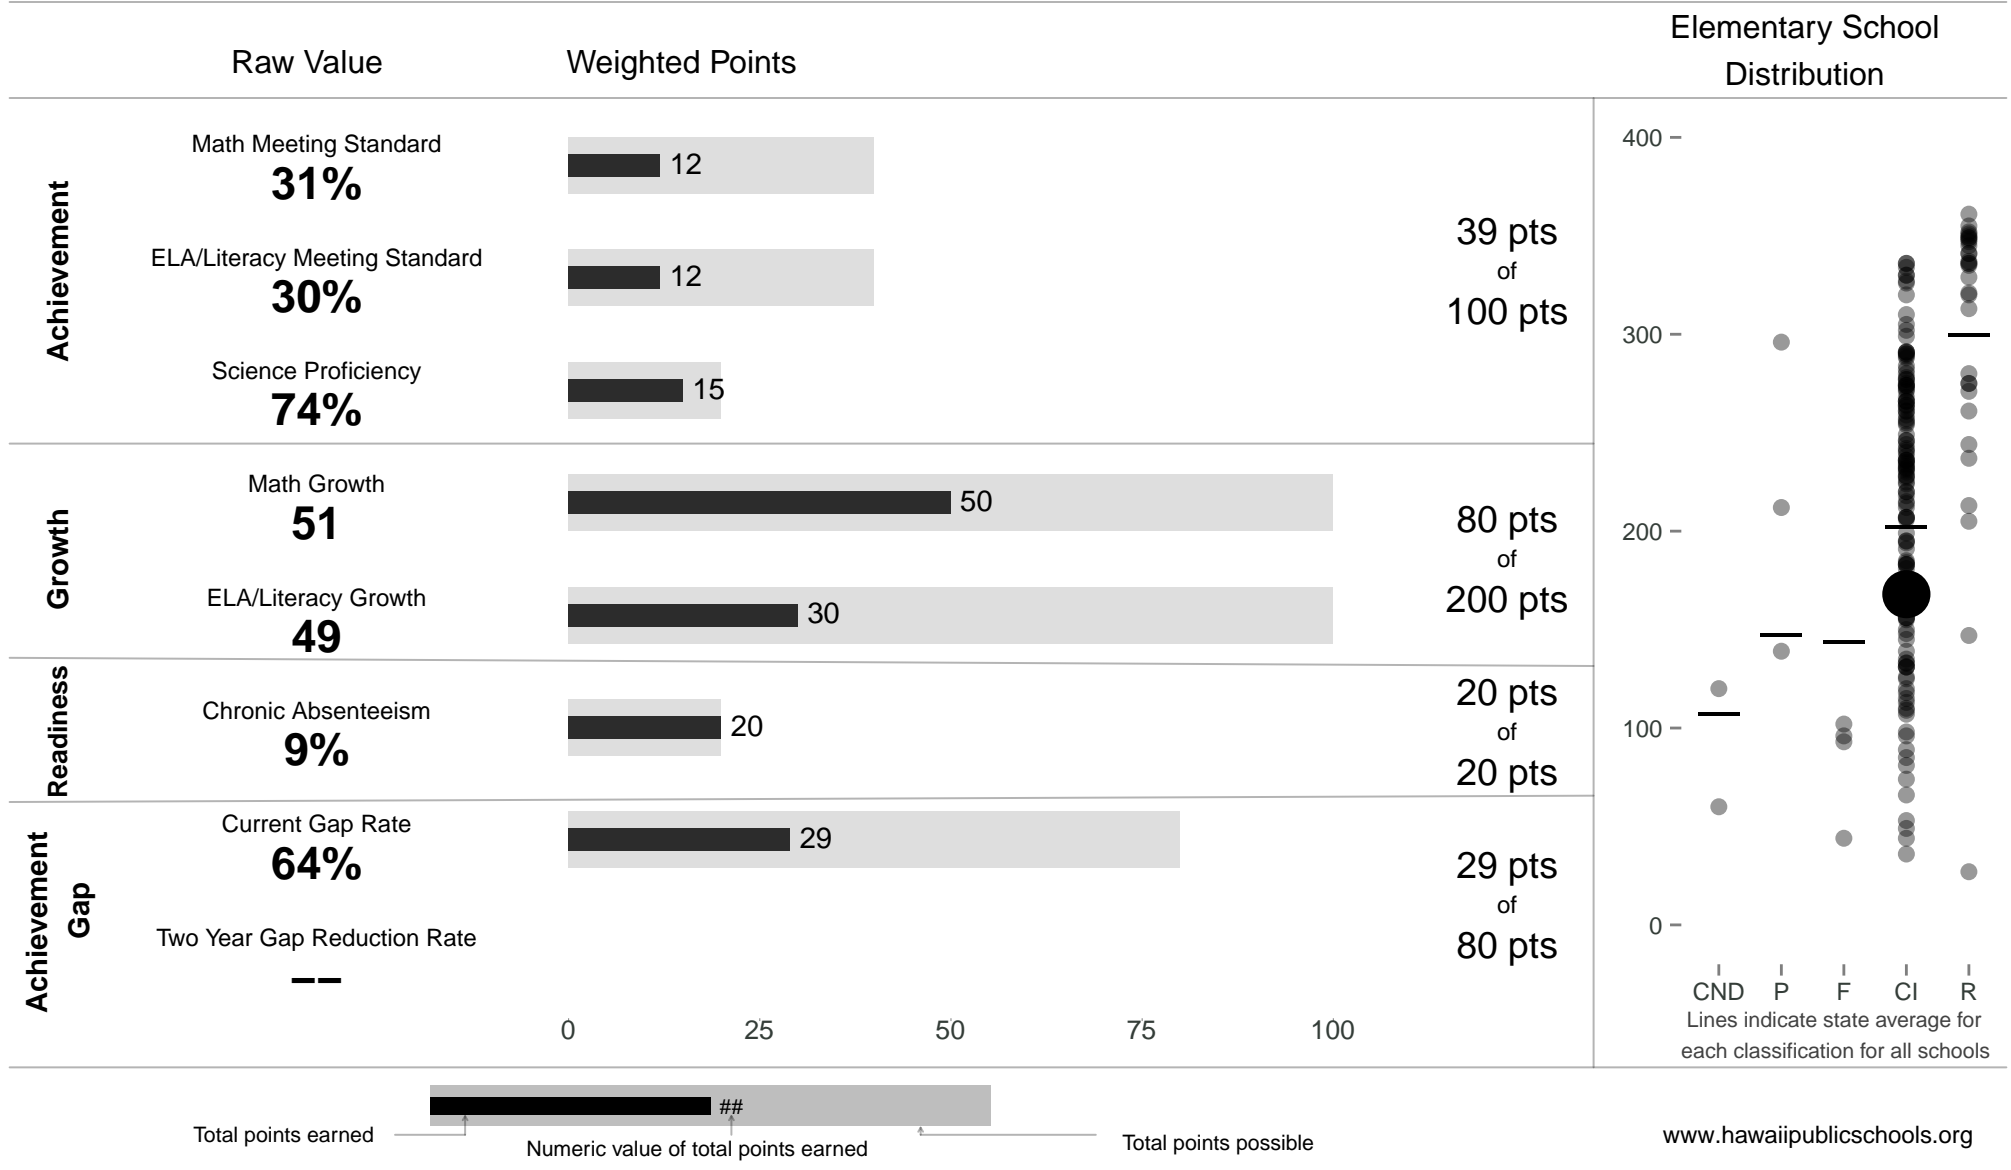

Keaukaha Elementary

168 points of 400 points

School Year 2014–2015: Continuous Improvement

Trigger: None

School Year 2013–2014: Continuous Improvement

www.hawaiipublicschools.org

NOTE: Final display numbers are rounded, which may cause subtotals to appear to sum incorrectly. The total points value on the upper right is accurate.

Run Date: Tuesday, September 22, 2015