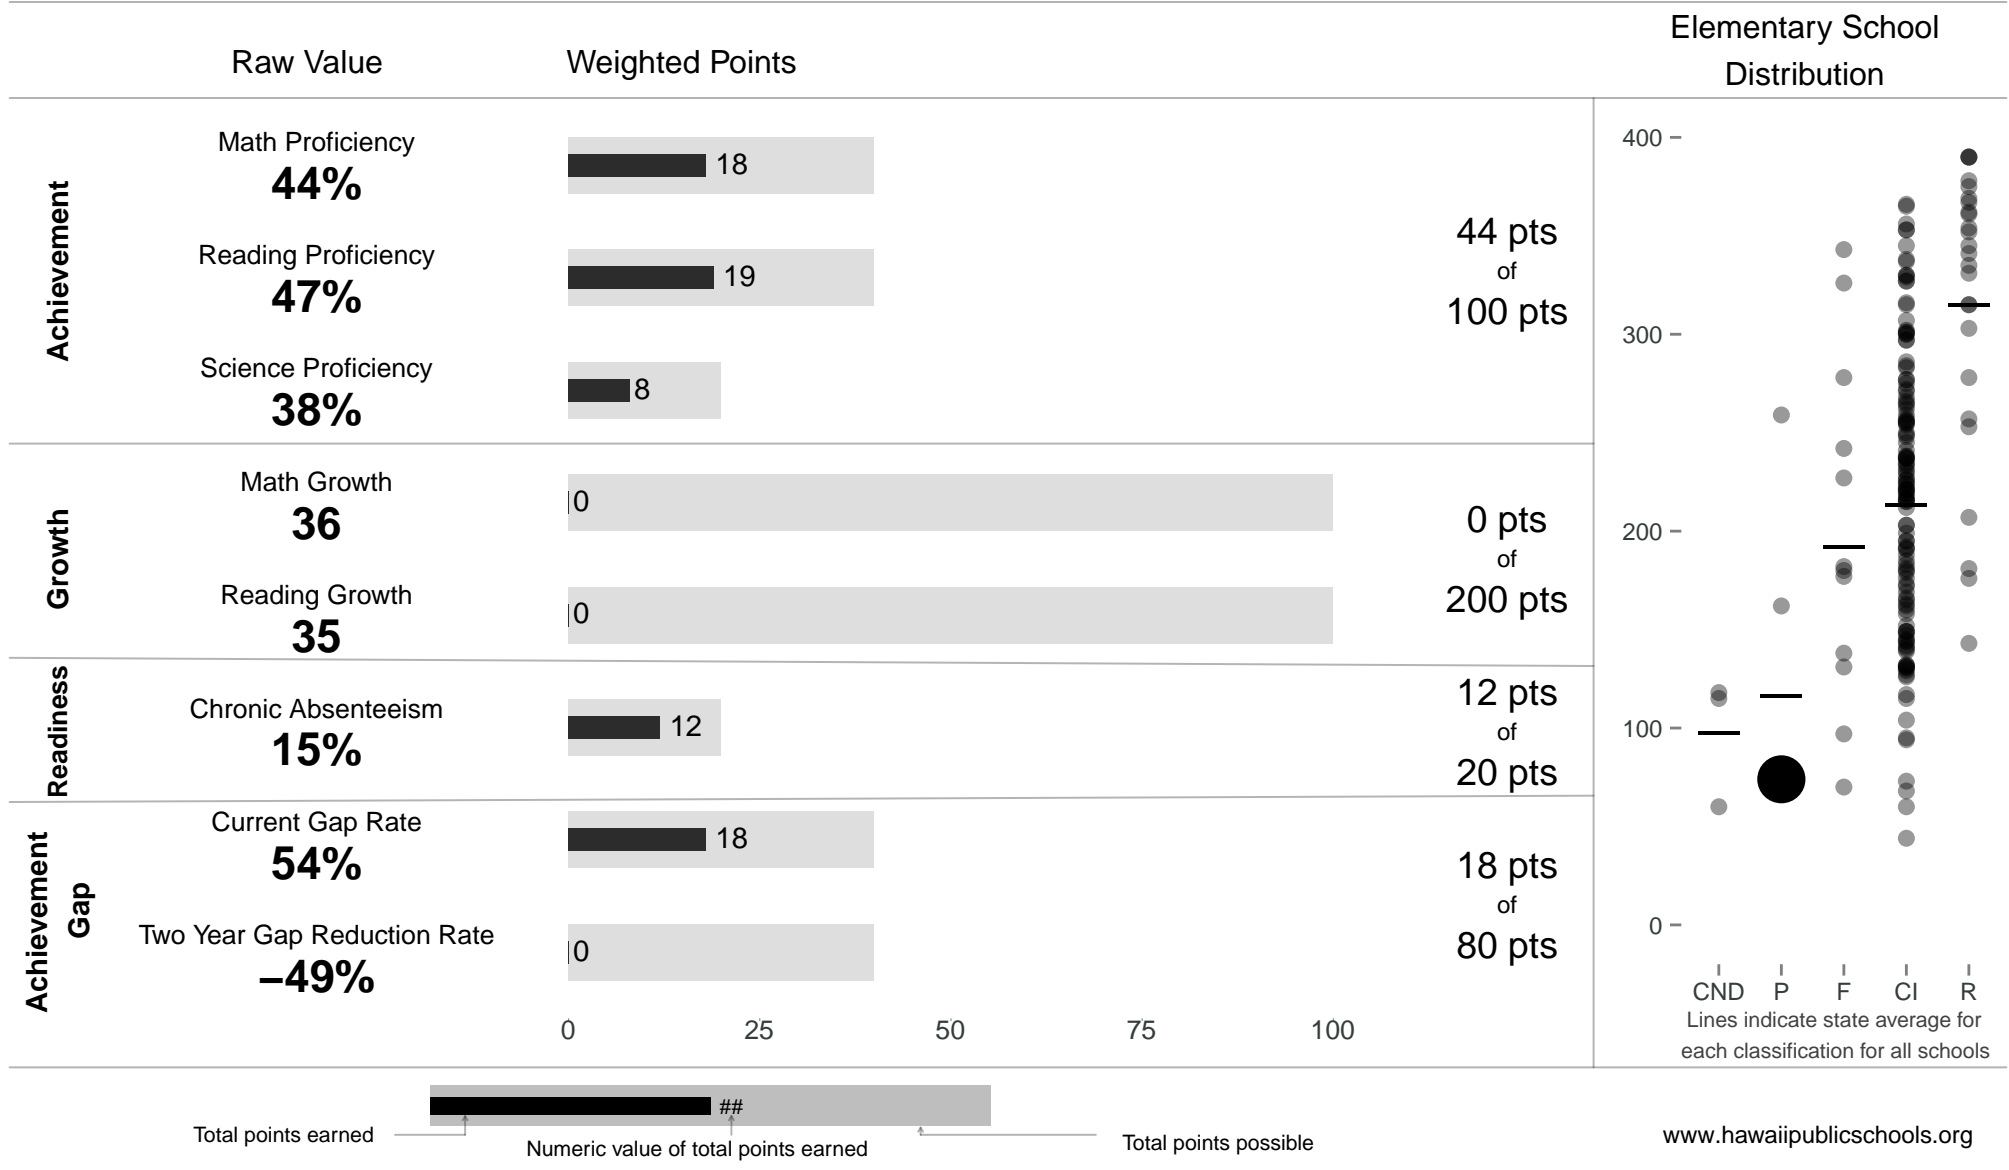

Kekaha Elementary

School Year 2013–2014: Priority

School Year 2012–2013: Priority

74 points of 400 points

Trigger: Carry Over

NOTE: Final display numbers are rounded, which may cause subtotals to appear to sum incorrectly. The total points value on the upper right is accurate.

Run Date: Thursday, September 11, 2014 – Final Run