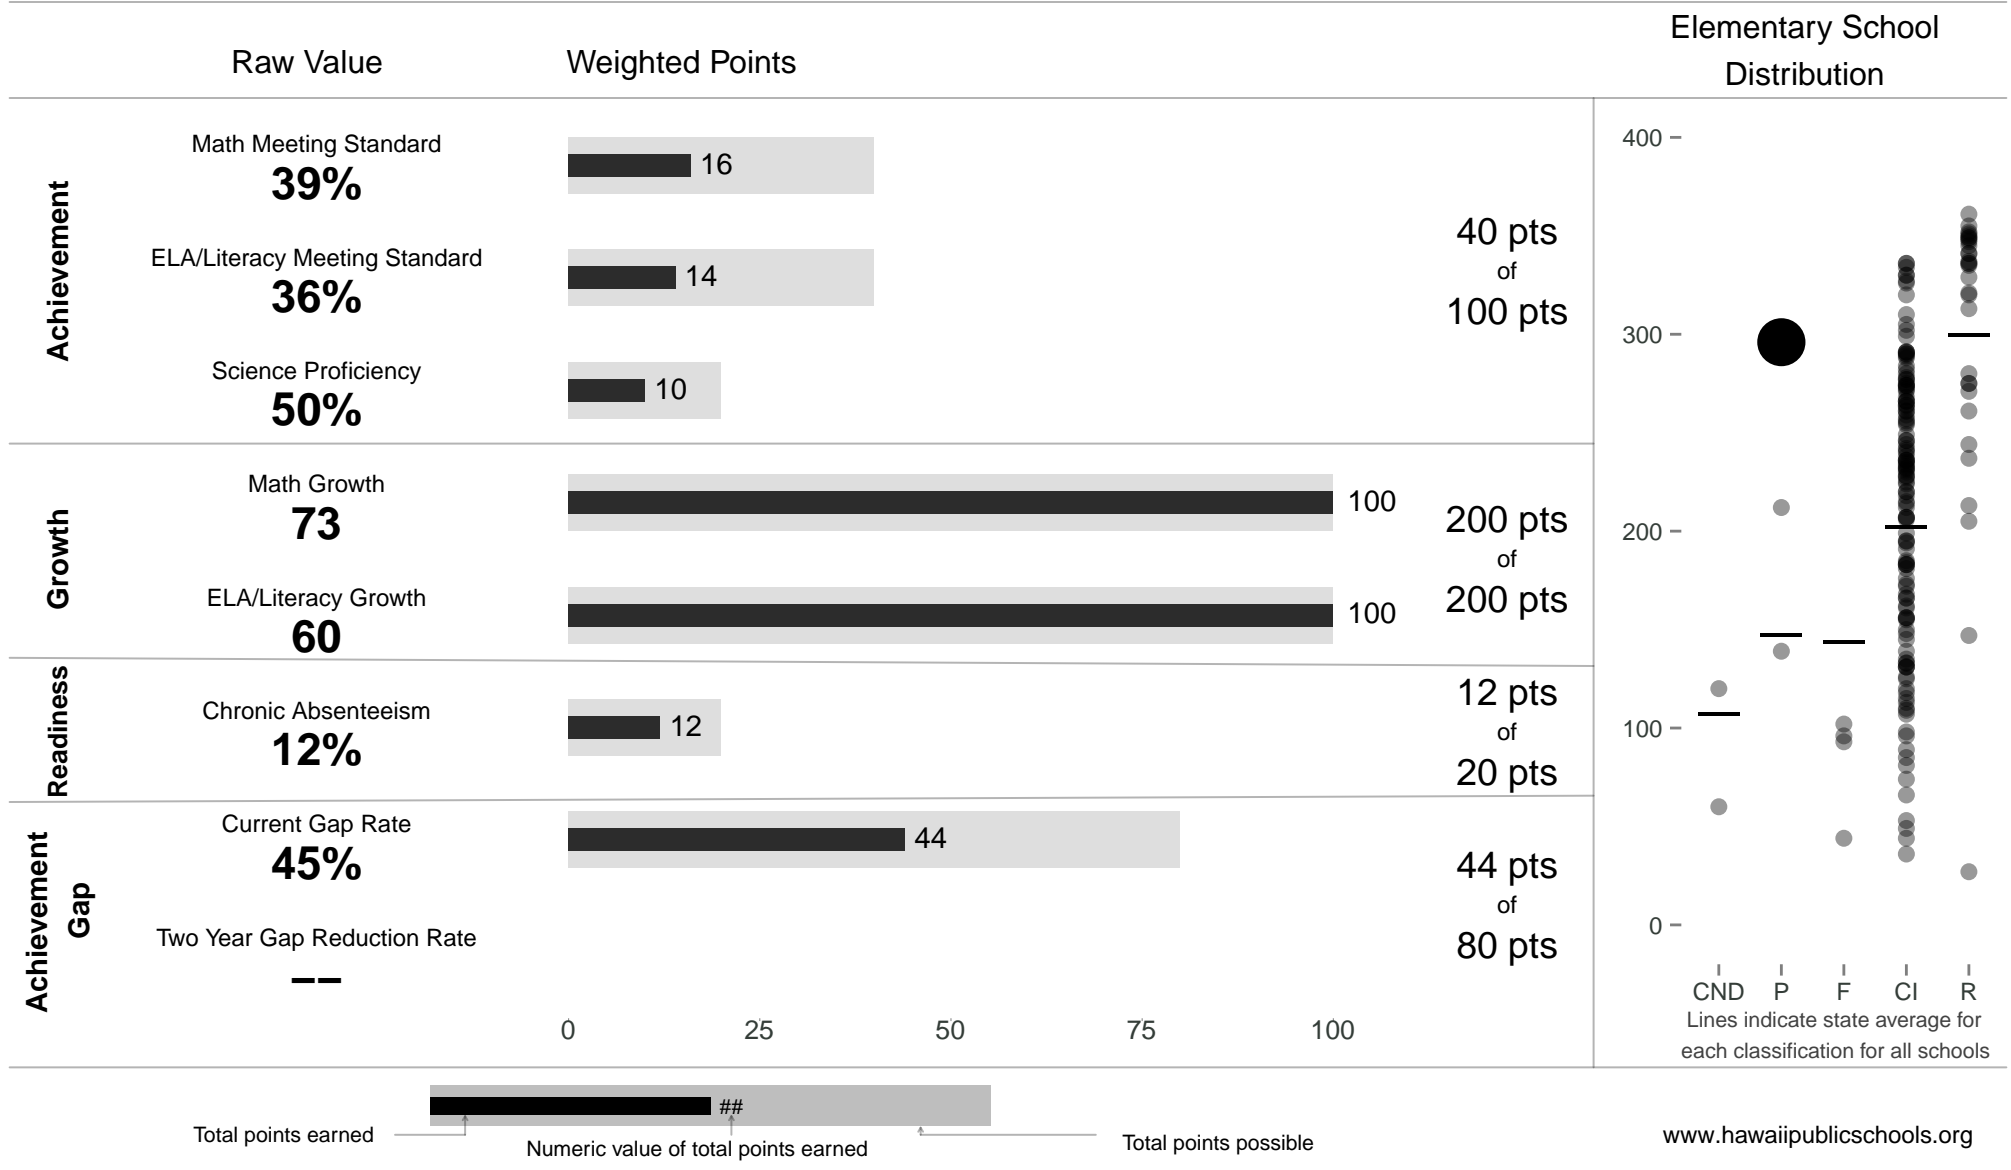

# Kekaha Elementary

School Year 2014–2015: Priority

School Year 2013–2014: Priority

**296 points** of 400 points

Trigger: Carry Over

[www.hawaiipublicschools.org](http://www.hawaiipublicschools.org)

NOTE: Final display numbers are rounded, which may cause subtotals to appear to sum incorrectly. The total points value on the upper right is accurate.

Run Date: Tuesday, September 22, 2015