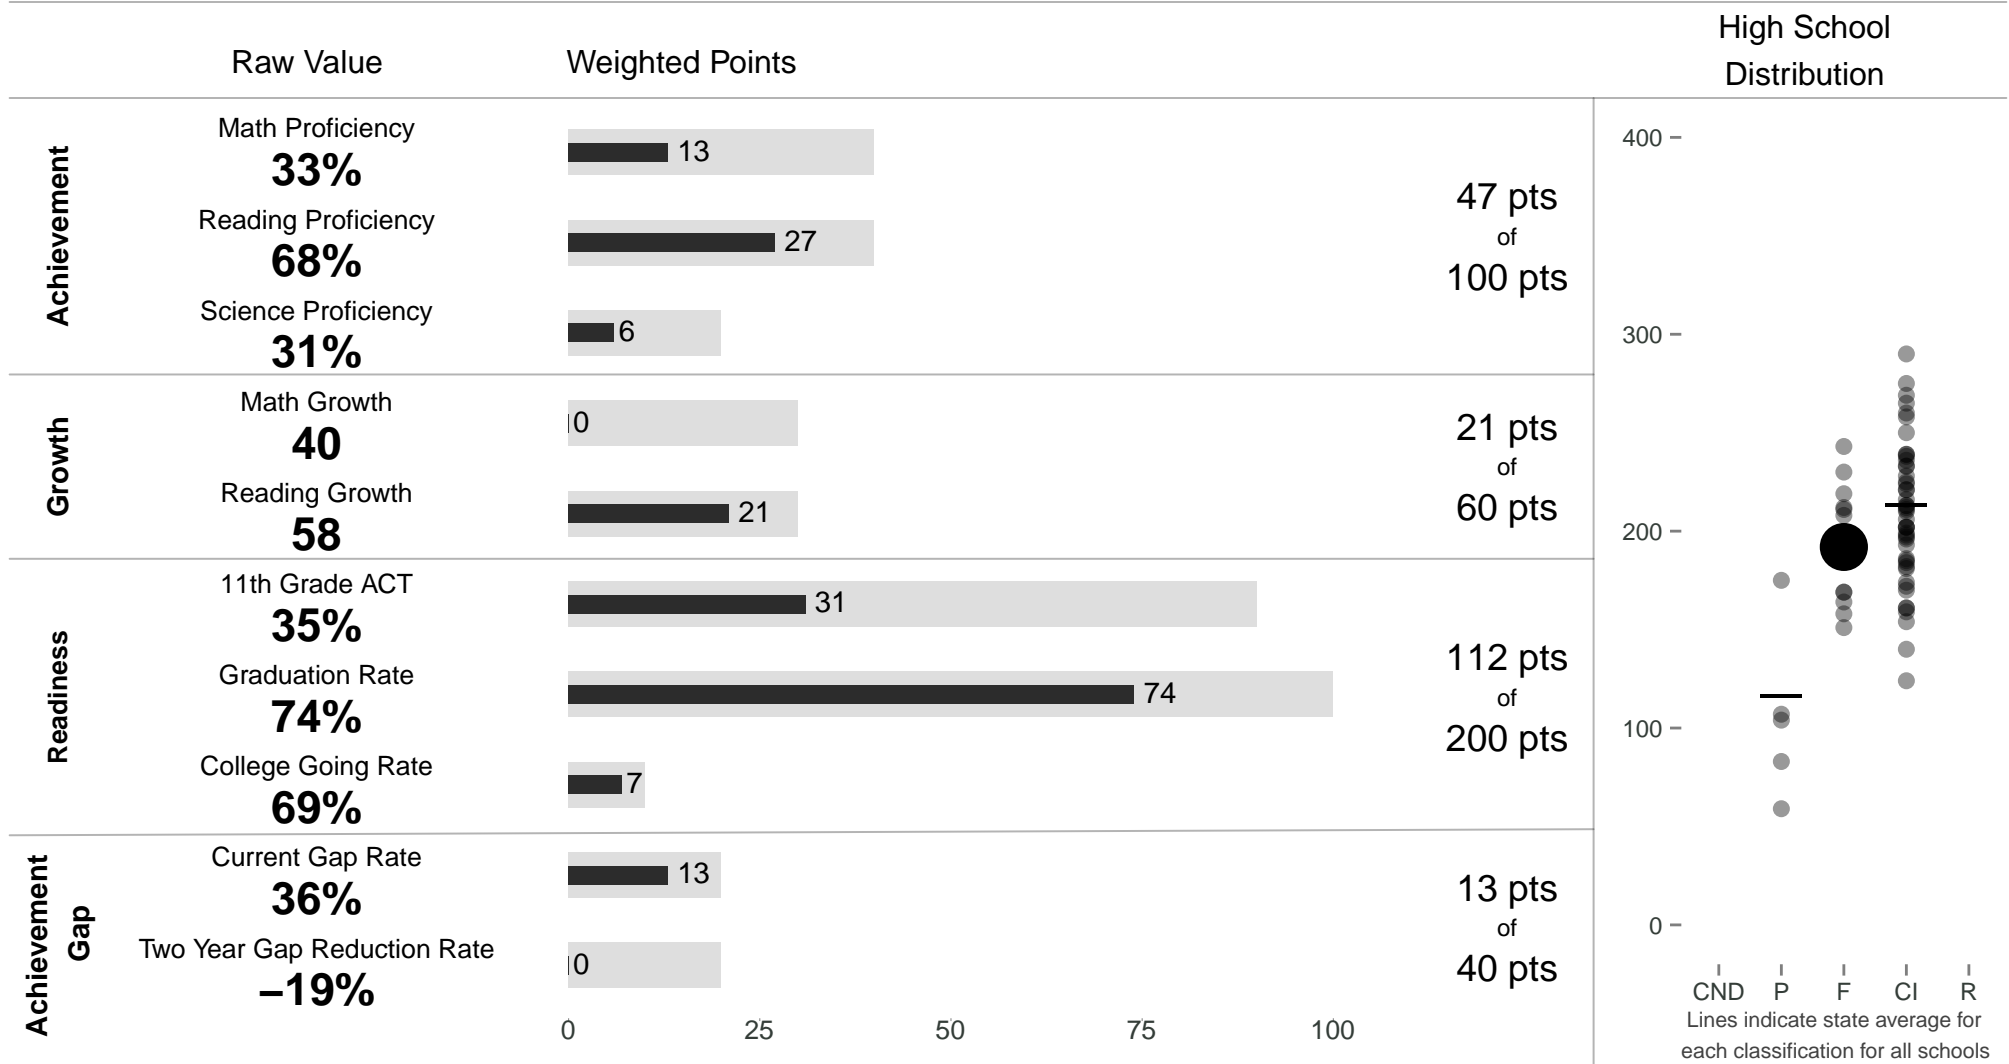

King Kekaulike High

School Year 2013–2014: Focus

School Year 2012–2013: Focus

192 points of 400 points

Trigger: Carry Over

www.hawaiipublicschools.org

NOTE: Final display numbers are rounded, which may cause subtotals to appear to sum incorrectly. The total points value on the upper right is accurate.

Run Date: Thursday, September 11, 2014 – Final Run