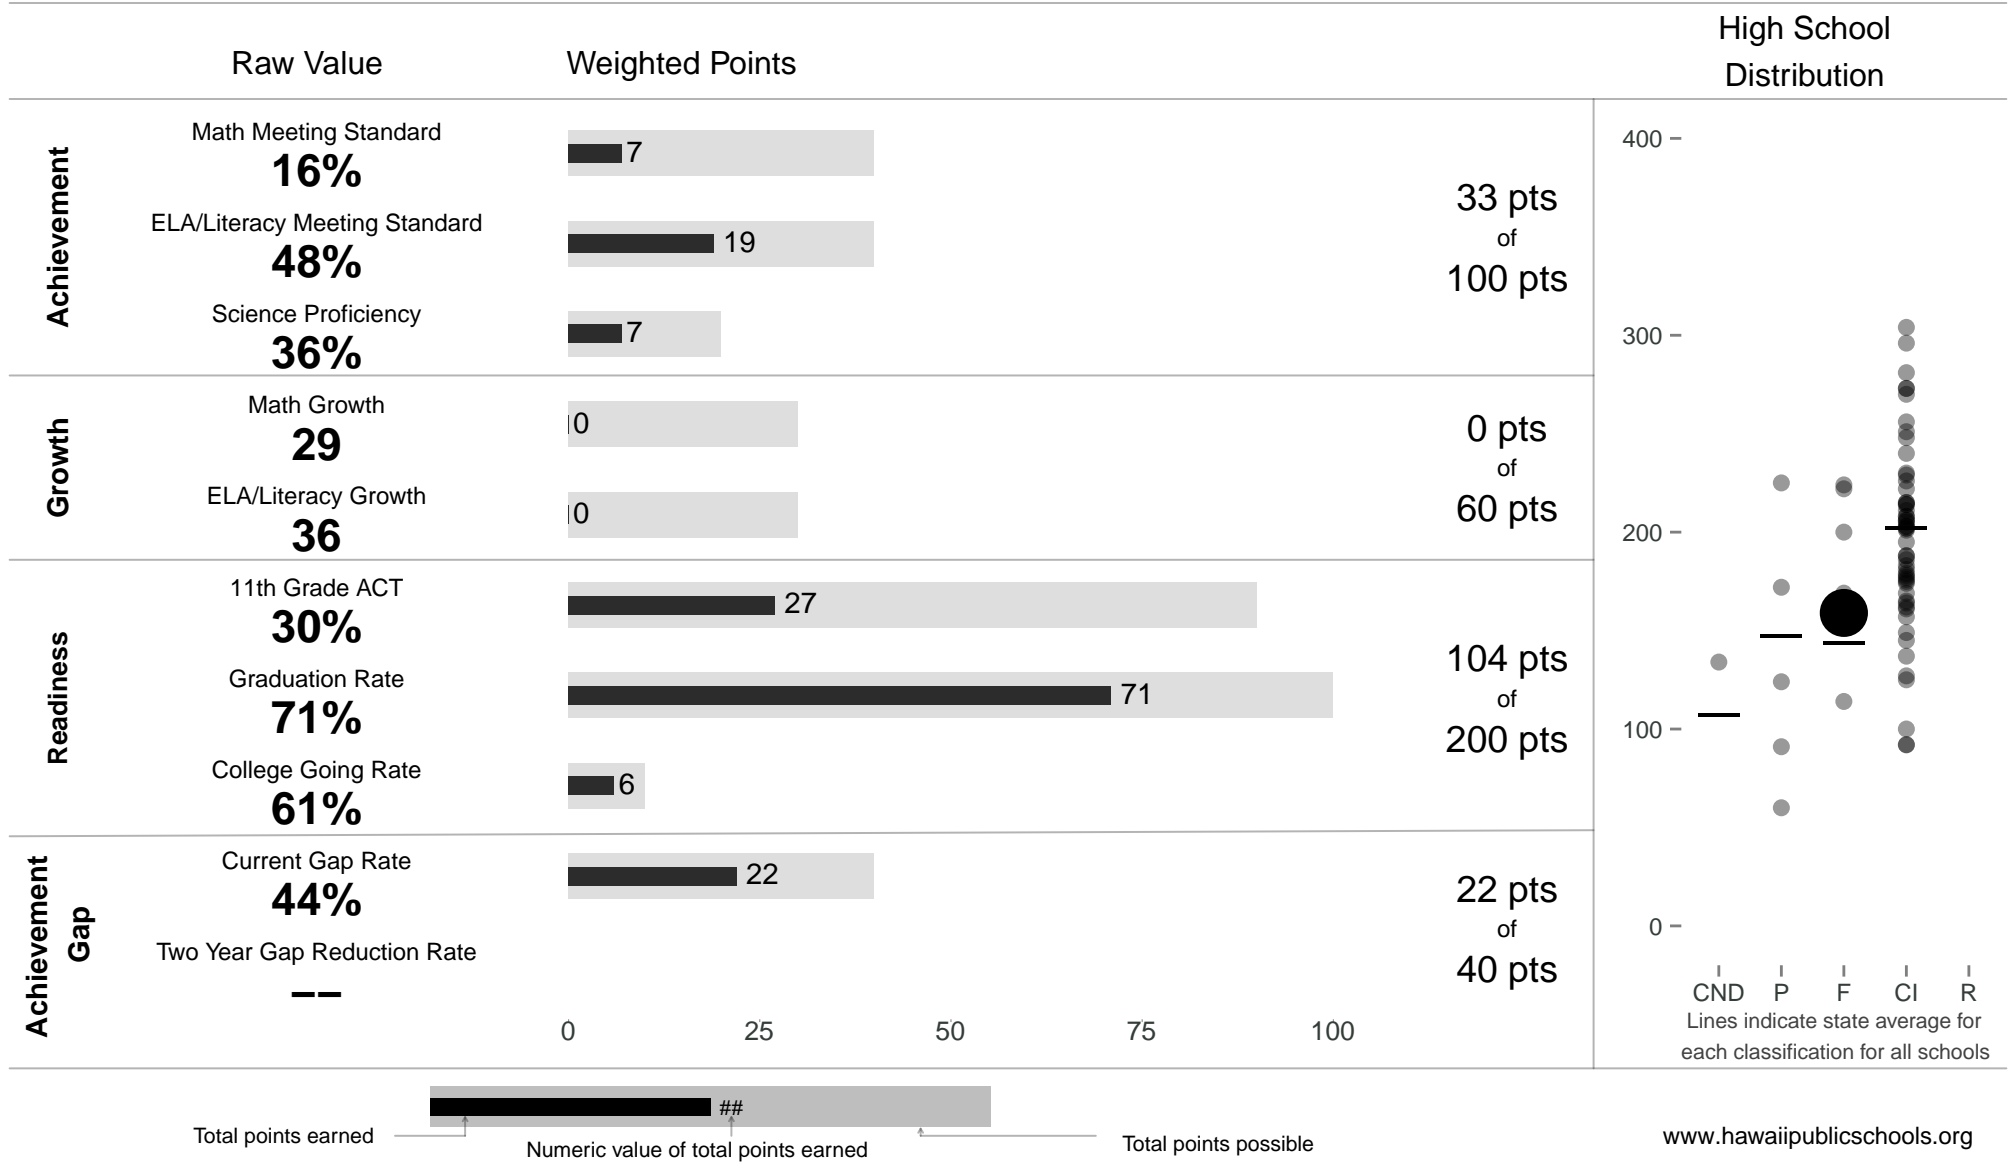

# King Kekaulike High

School Year 2014–2015: Focus

School Year 2013–2014: Focus

**159 points** of 400 points

Trigger: Carry Over

NOTE: Final display numbers are rounded, which may cause subtotals to appear to sum incorrectly. The total points value on the upper right is accurate.