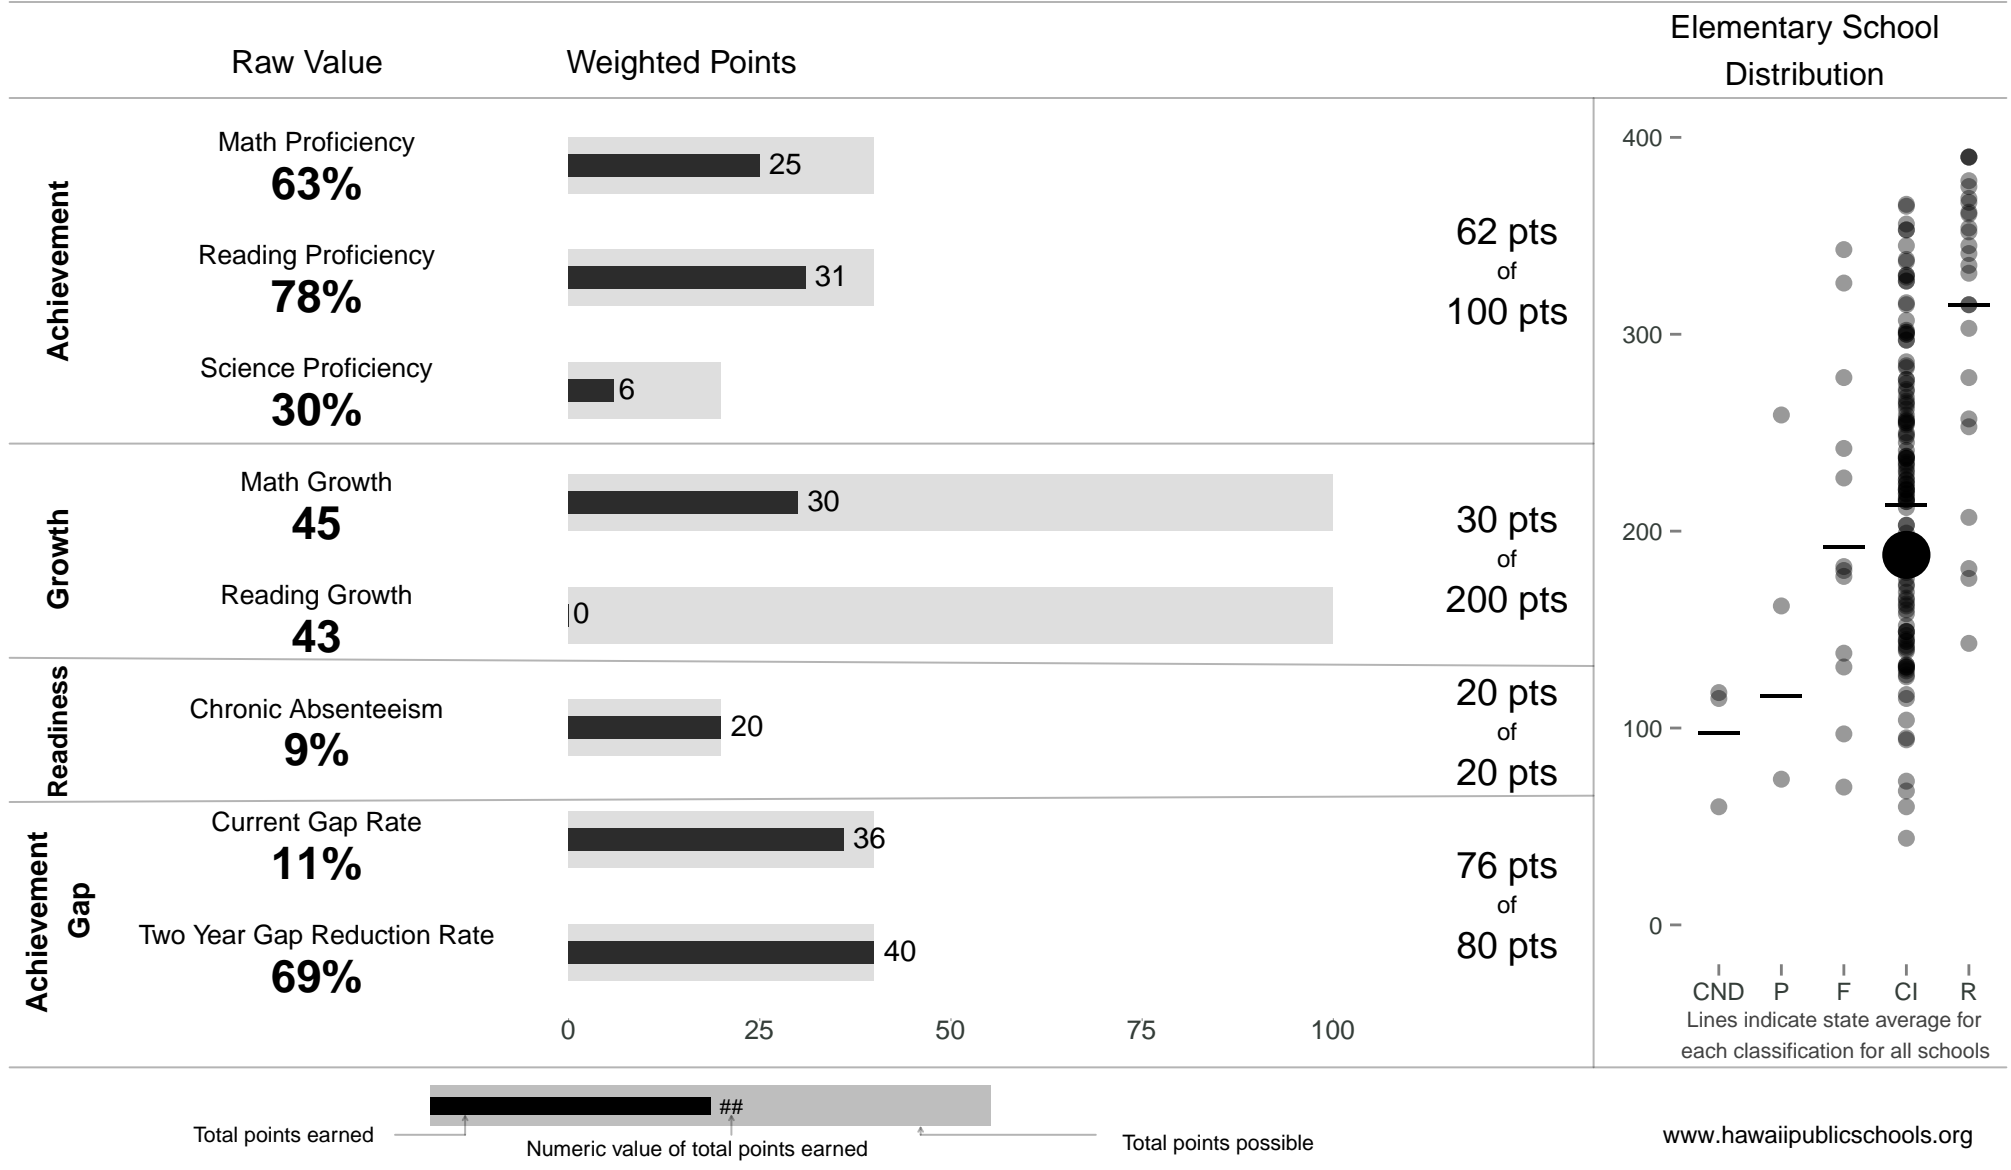

Keolu Elementary

188 points of 400 points

School Year 2013–2014: Continuous Improvement

Trigger: None

School Year 2012–2013: Continuous Improvement

www.hawaiipublicschools.org

NOTE: Final display numbers are rounded, which may cause subtotals to appear to sum incorrectly. The total points value on the upper right is accurate.

Run Date: Thursday, September 11, 2014 – Final Run