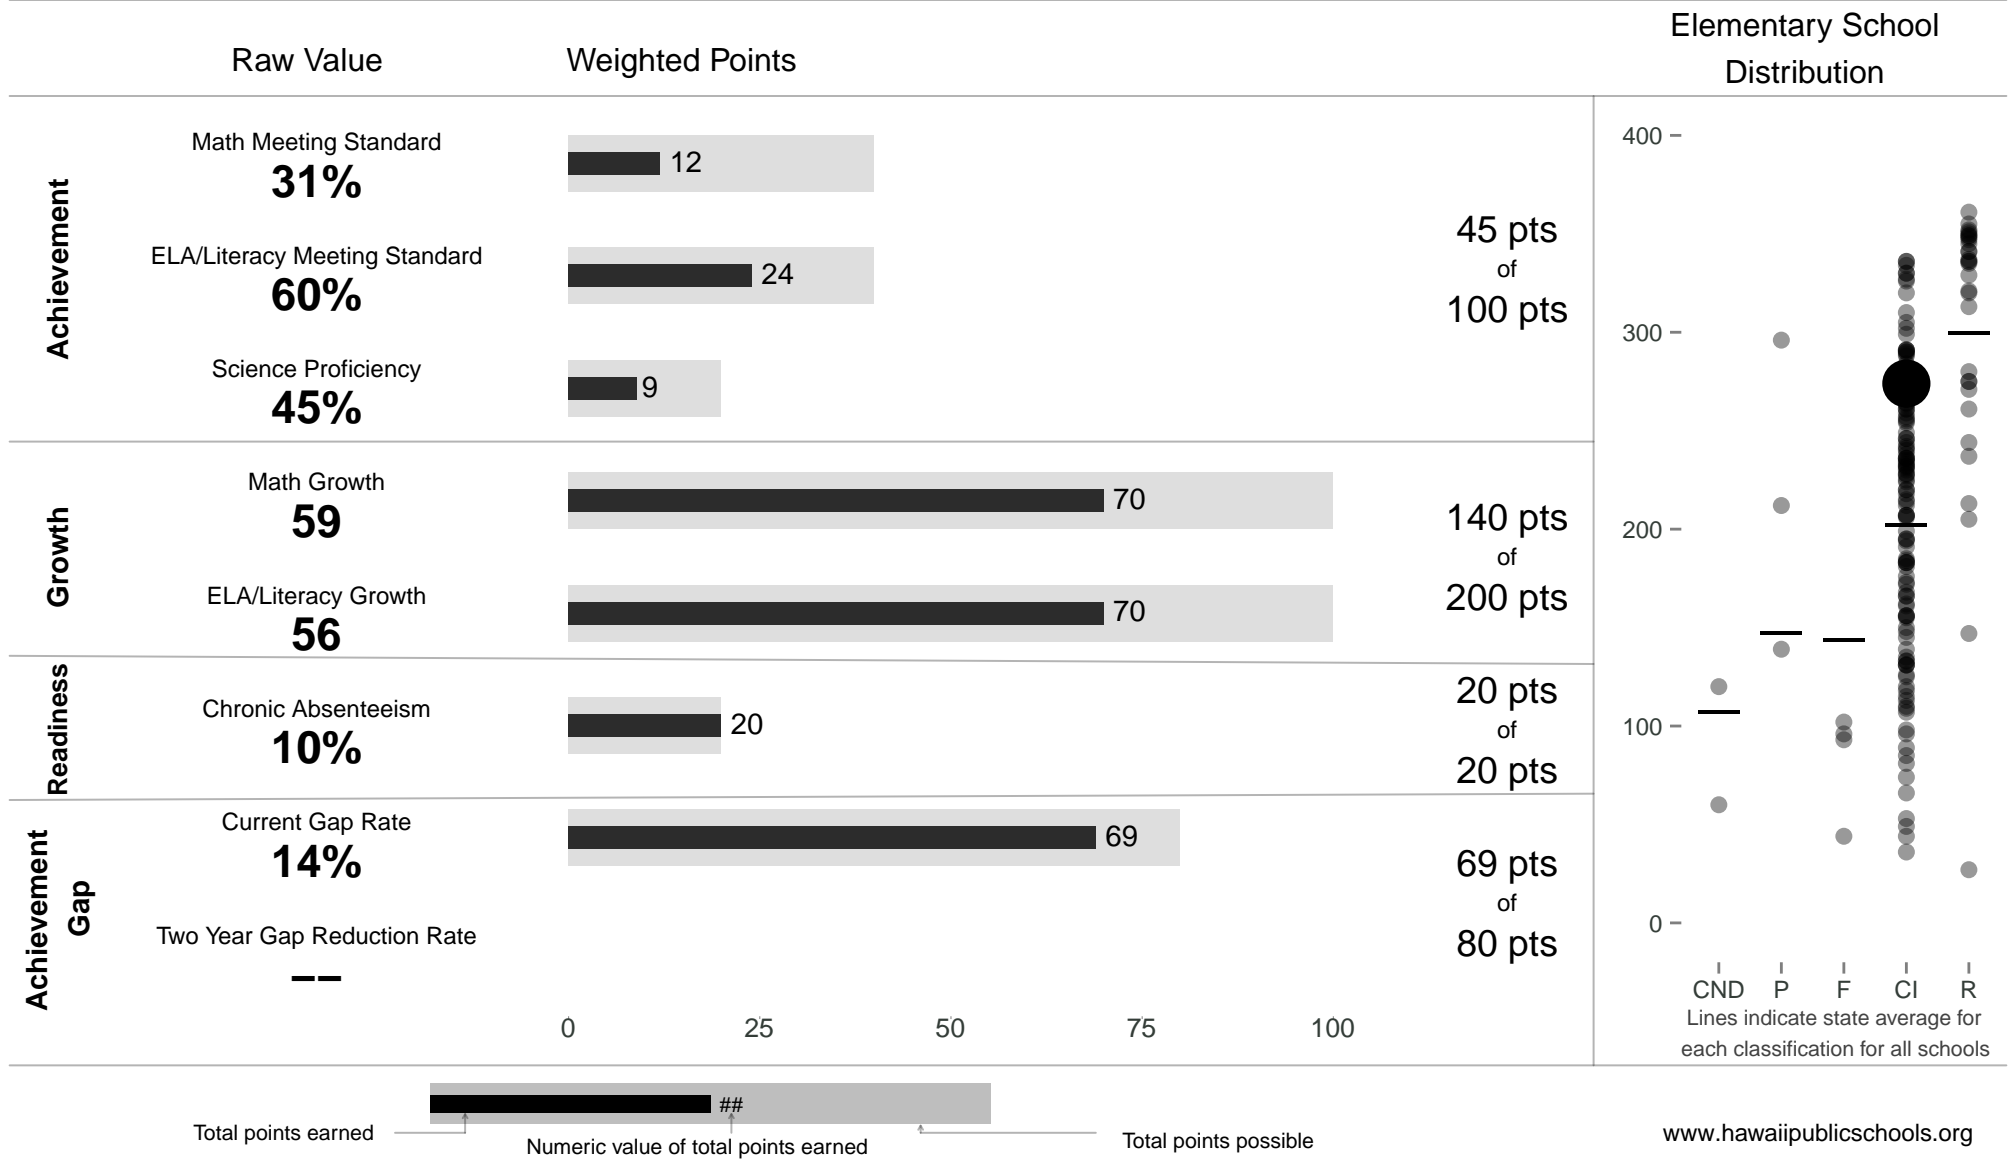

Keolu Elementary

274 points of 400 points

School Year 2014–2015: Continuous Improvement

Trigger: None

School Year 2013–2014: Continuous Improvement

NOTE: Final display numbers are rounded, which may cause subtotals to appear to sum incorrectly. The total points value on the upper right is accurate.