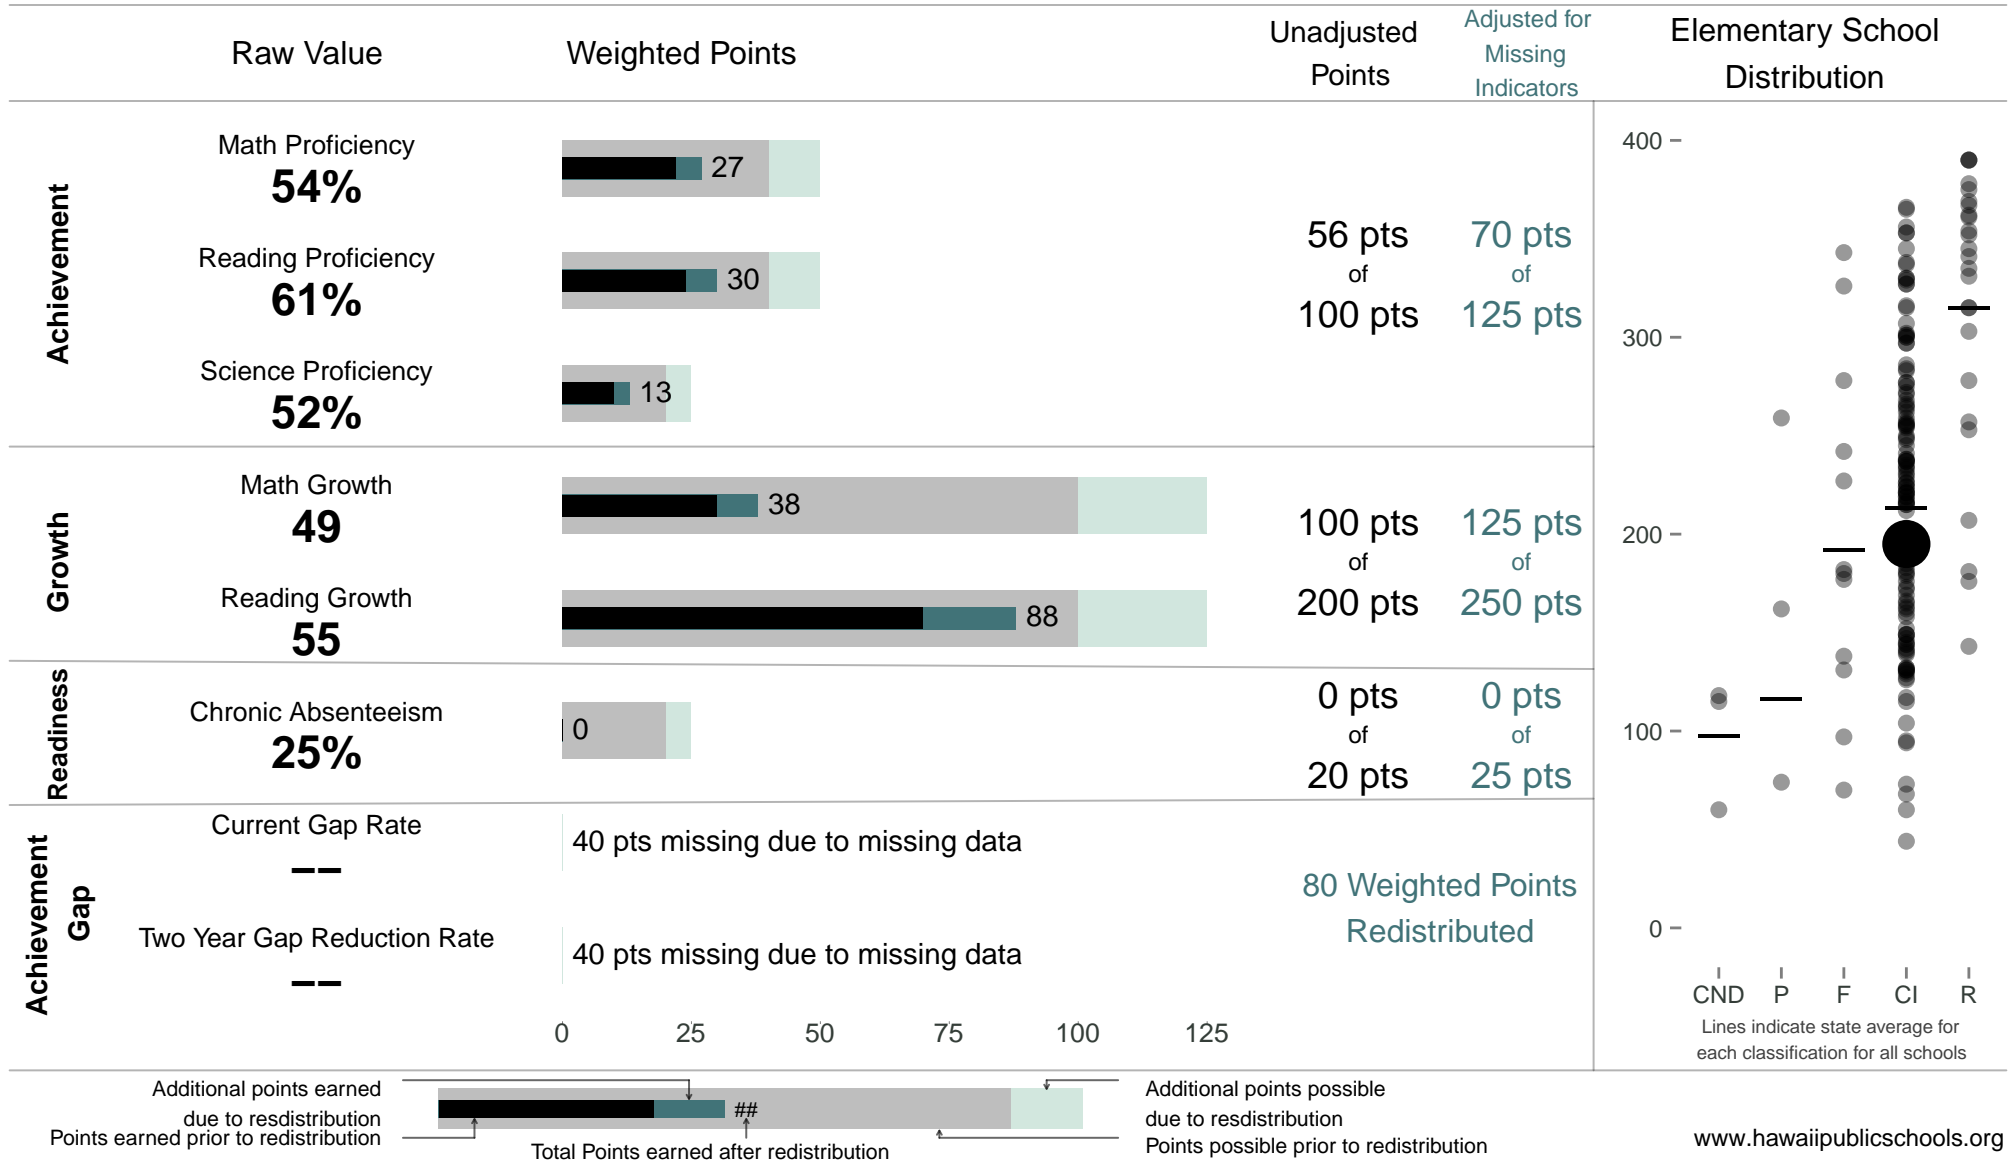

Keonepoko Elementary

195 points of 400 points

School Year 2013–2014: Continuous Improvement

Trigger: None

School Year 2012–2013: Continuous Improvement

NOTE: Final display numbers are rounded, which may cause subtotals to appear to sum incorrectly. The total points value on the upper right is accurate.