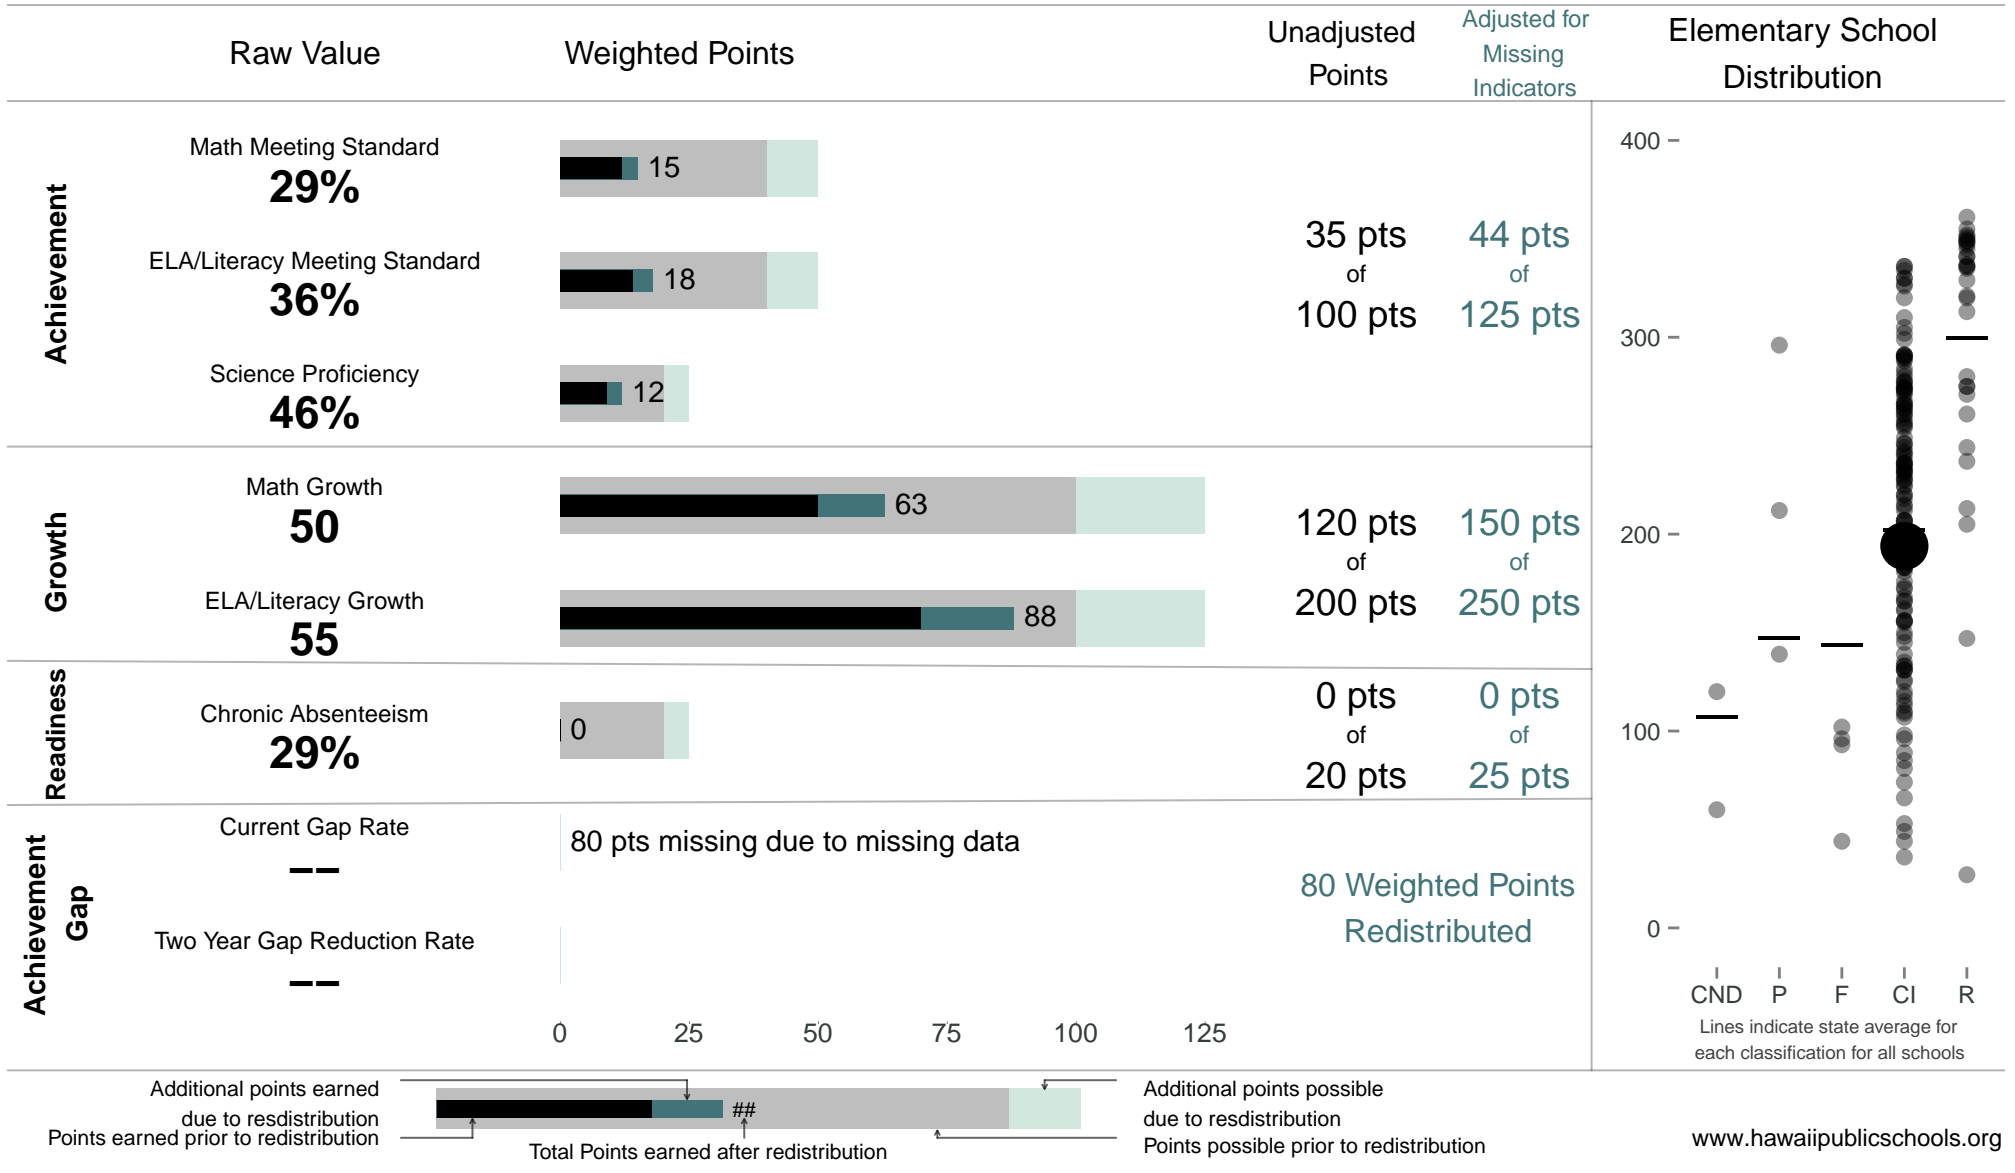

Keonepoko Elementary

194 points of 400 points

School Year 2014–2015: Continuous Improvement

Trigger: None

School Year 2013–2014: Continuous Improvement

NOTE: Final display numbers are rounded, which may cause subtotals to appear to sum incorrectly. The total points value on the upper right is accurate.