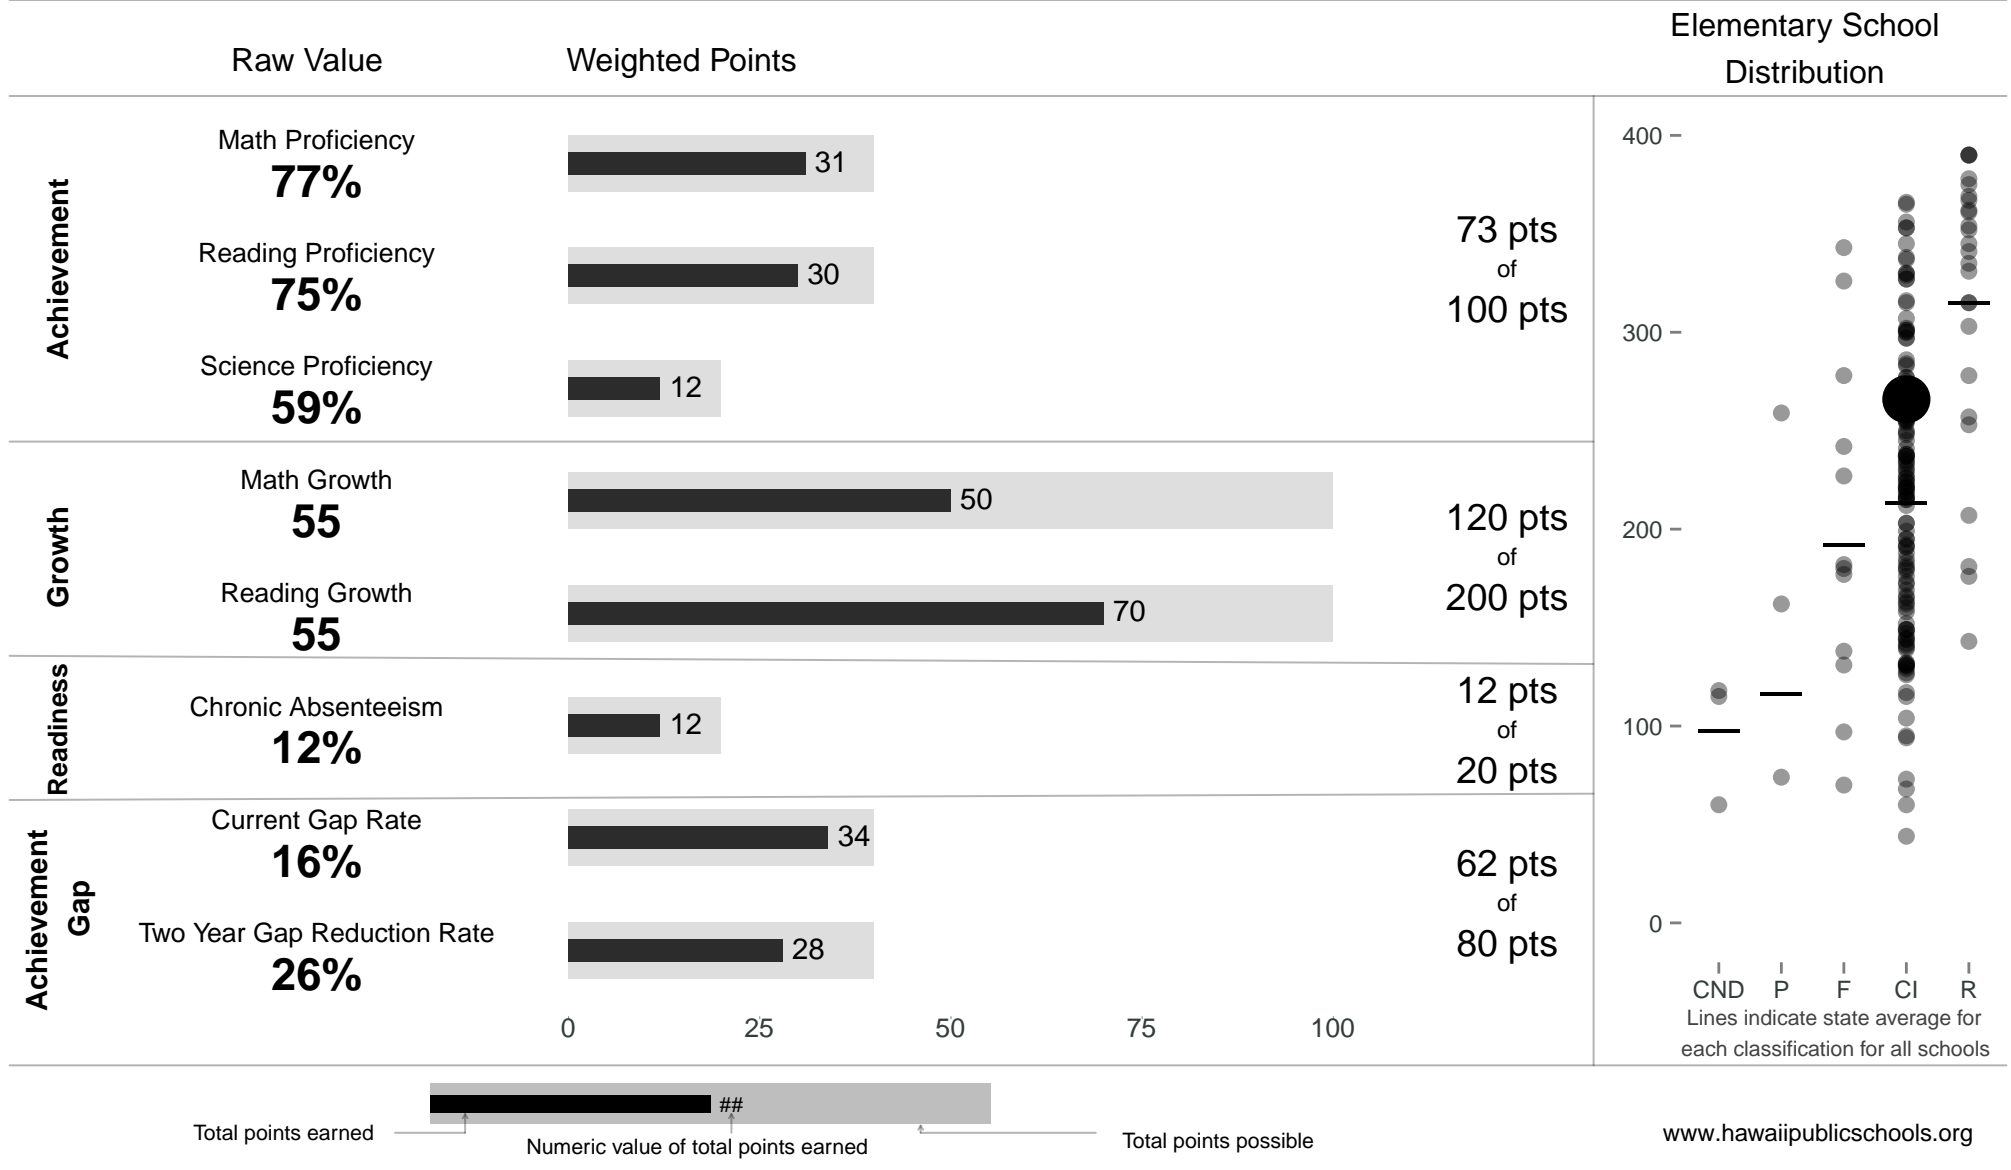

Kihei Elementary

266 points of 400 points

School Year 2013–2014: Continuous Improvement

Trigger: None

School Year 2012–2013: Continuous Improvement

www.hawaiipublicschools.org

NOTE: Final display numbers are rounded, which may cause subtotals to appear to sum incorrectly. The total points value on the upper right is accurate.

Run Date: Thursday, September 11, 2014 – Final Run