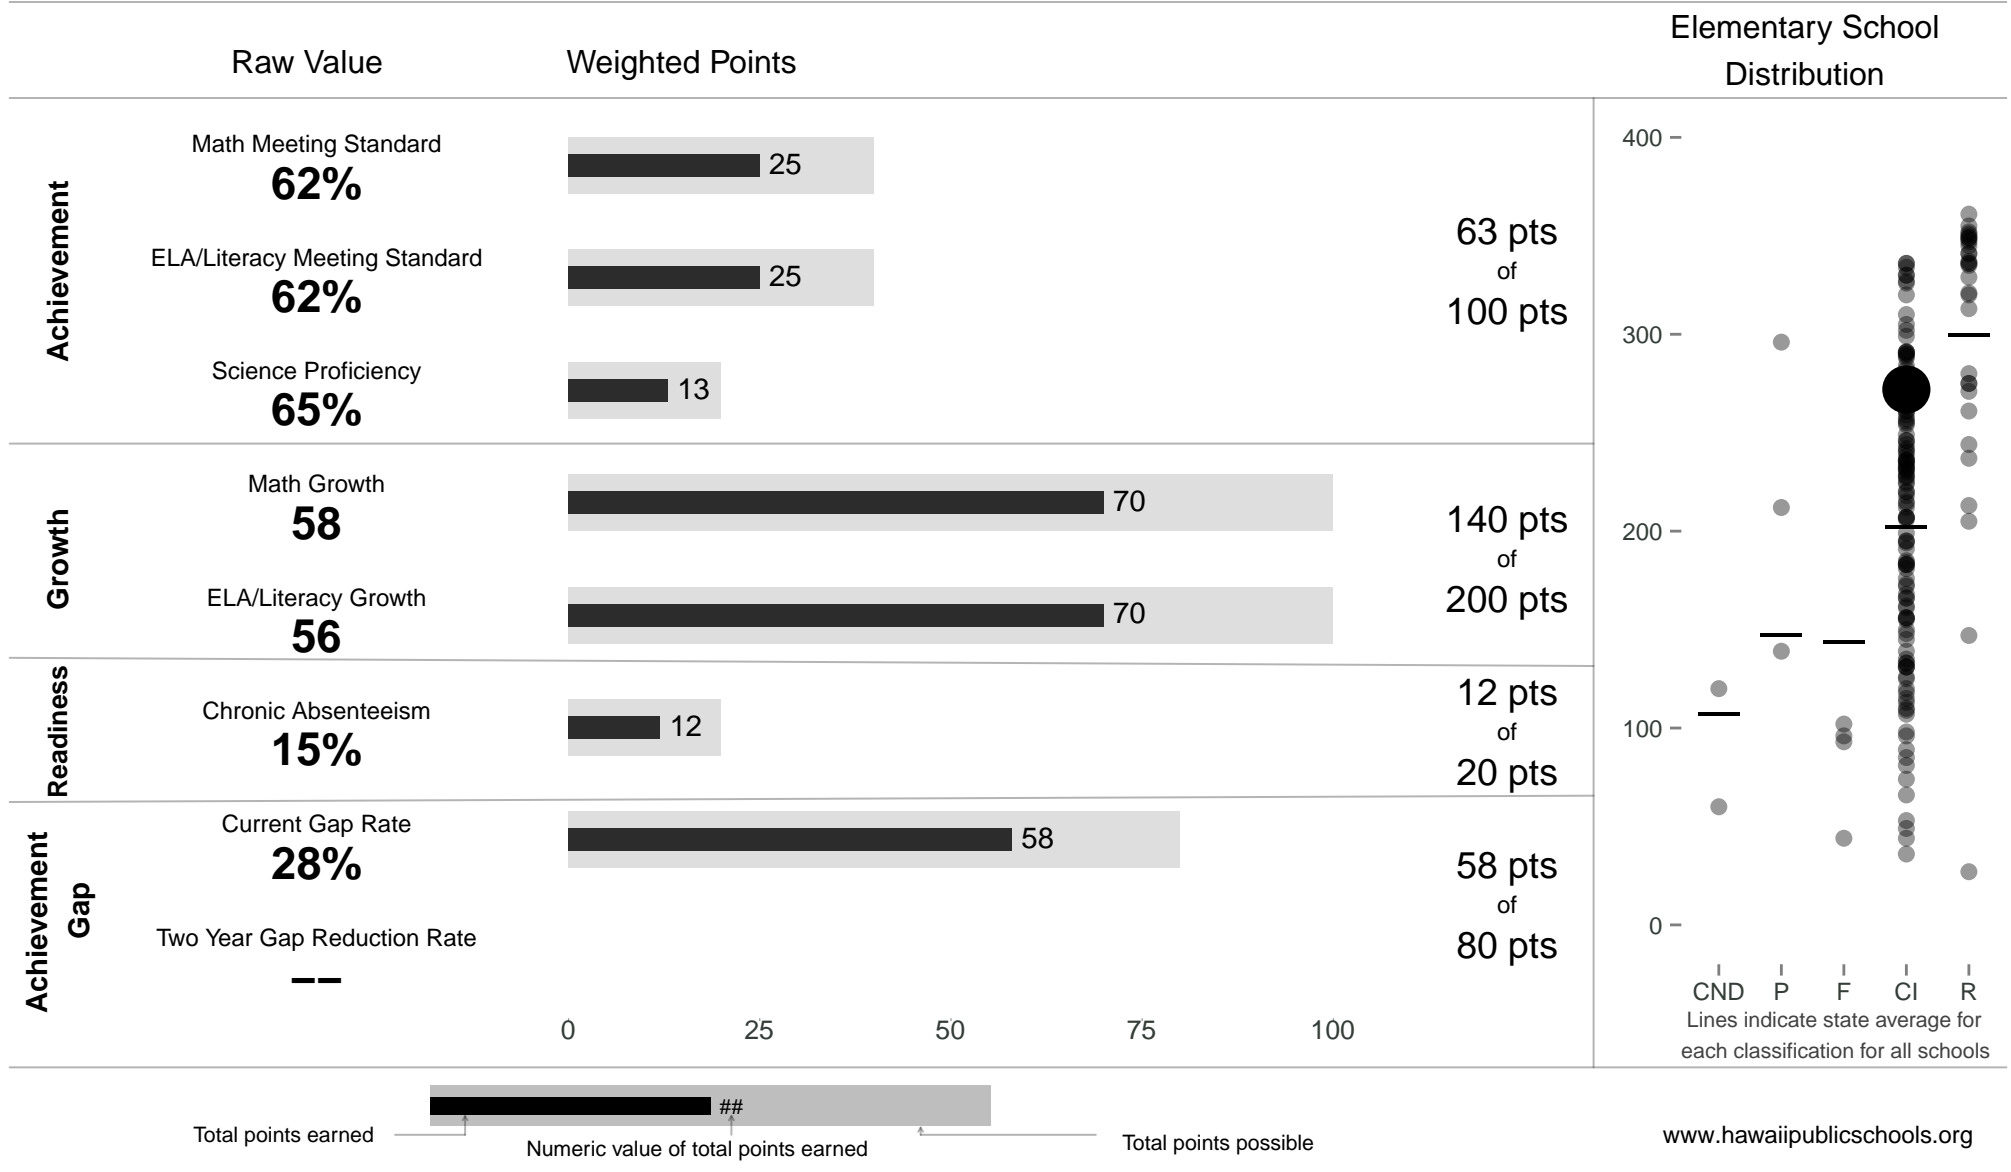

# Kihei Elementary

**272 points** of 400 points

School Year 2014–2015: Continuous Improvement

Trigger: None

School Year 2013–2014: Continuous Improvement

www.hawaiipublicschools.org

NOTE: Final display numbers are rounded, which may cause subtotals to appear to sum incorrectly. The total points value on the upper right is accurate.

Run Date: Tuesday, September 22, 2015