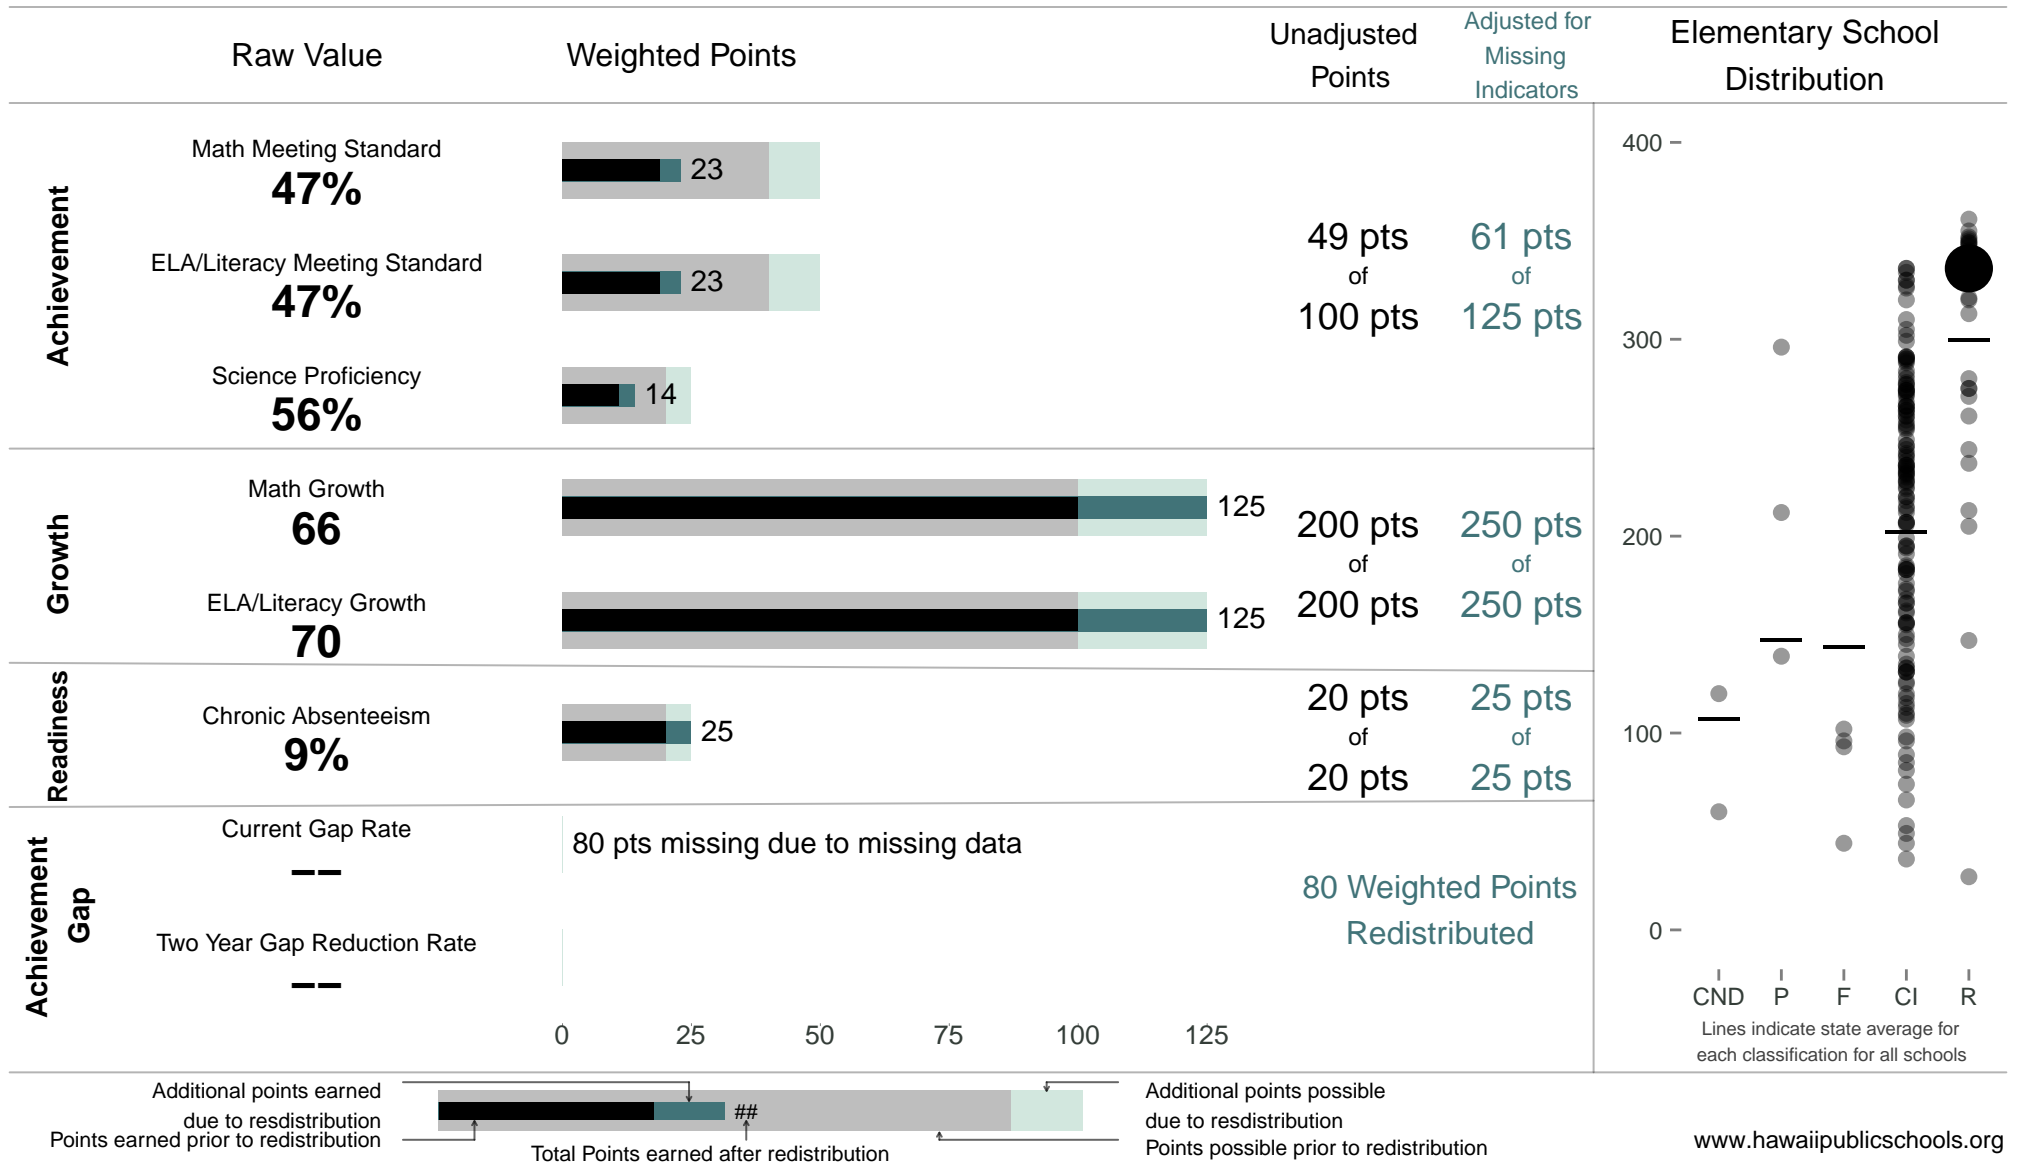

# Kilohana Elementary

**336 points** of 400 points

School Year 2014–2015: Recognition

Trigger: Carry Over

School Year 2013–2014: Recognition

NOTE: Final display numbers are rounded, which may cause subtotals to appear to sum incorrectly. The total points value on the upper right is accurate.