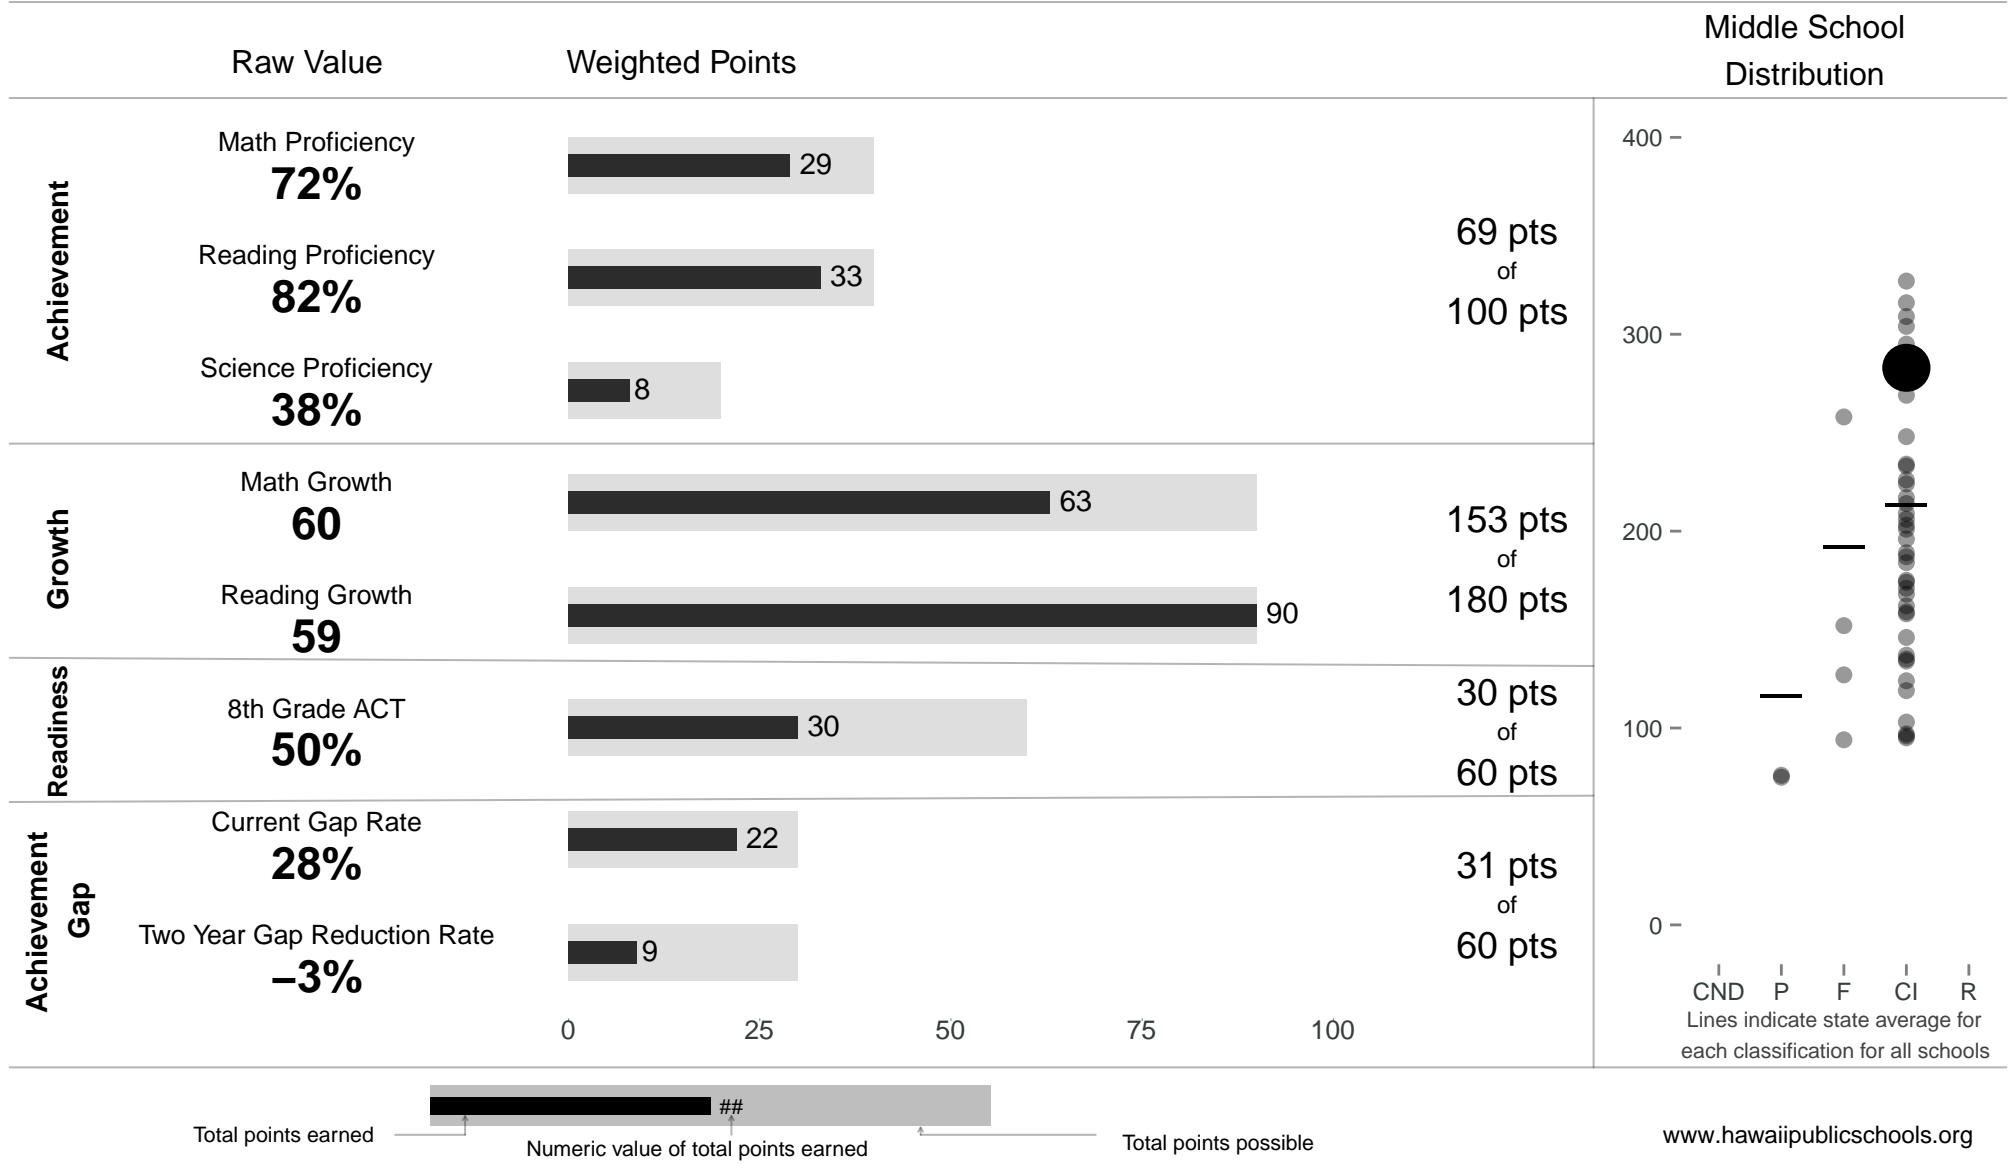

Samuel Wilder King Intermediate

283 points of 400 points

School Year 2013–2014: Continuous Improvement

Trigger: None

School Year 2012–2013: Continuous Improvement

www.hawaiipublicschools.org

NOTE: Final display numbers are rounded, which may cause subtotals to appear to sum incorrectly. The total points value on the upper right is accurate.

Run Date: Thursday, September 11, 2014 – Final Run