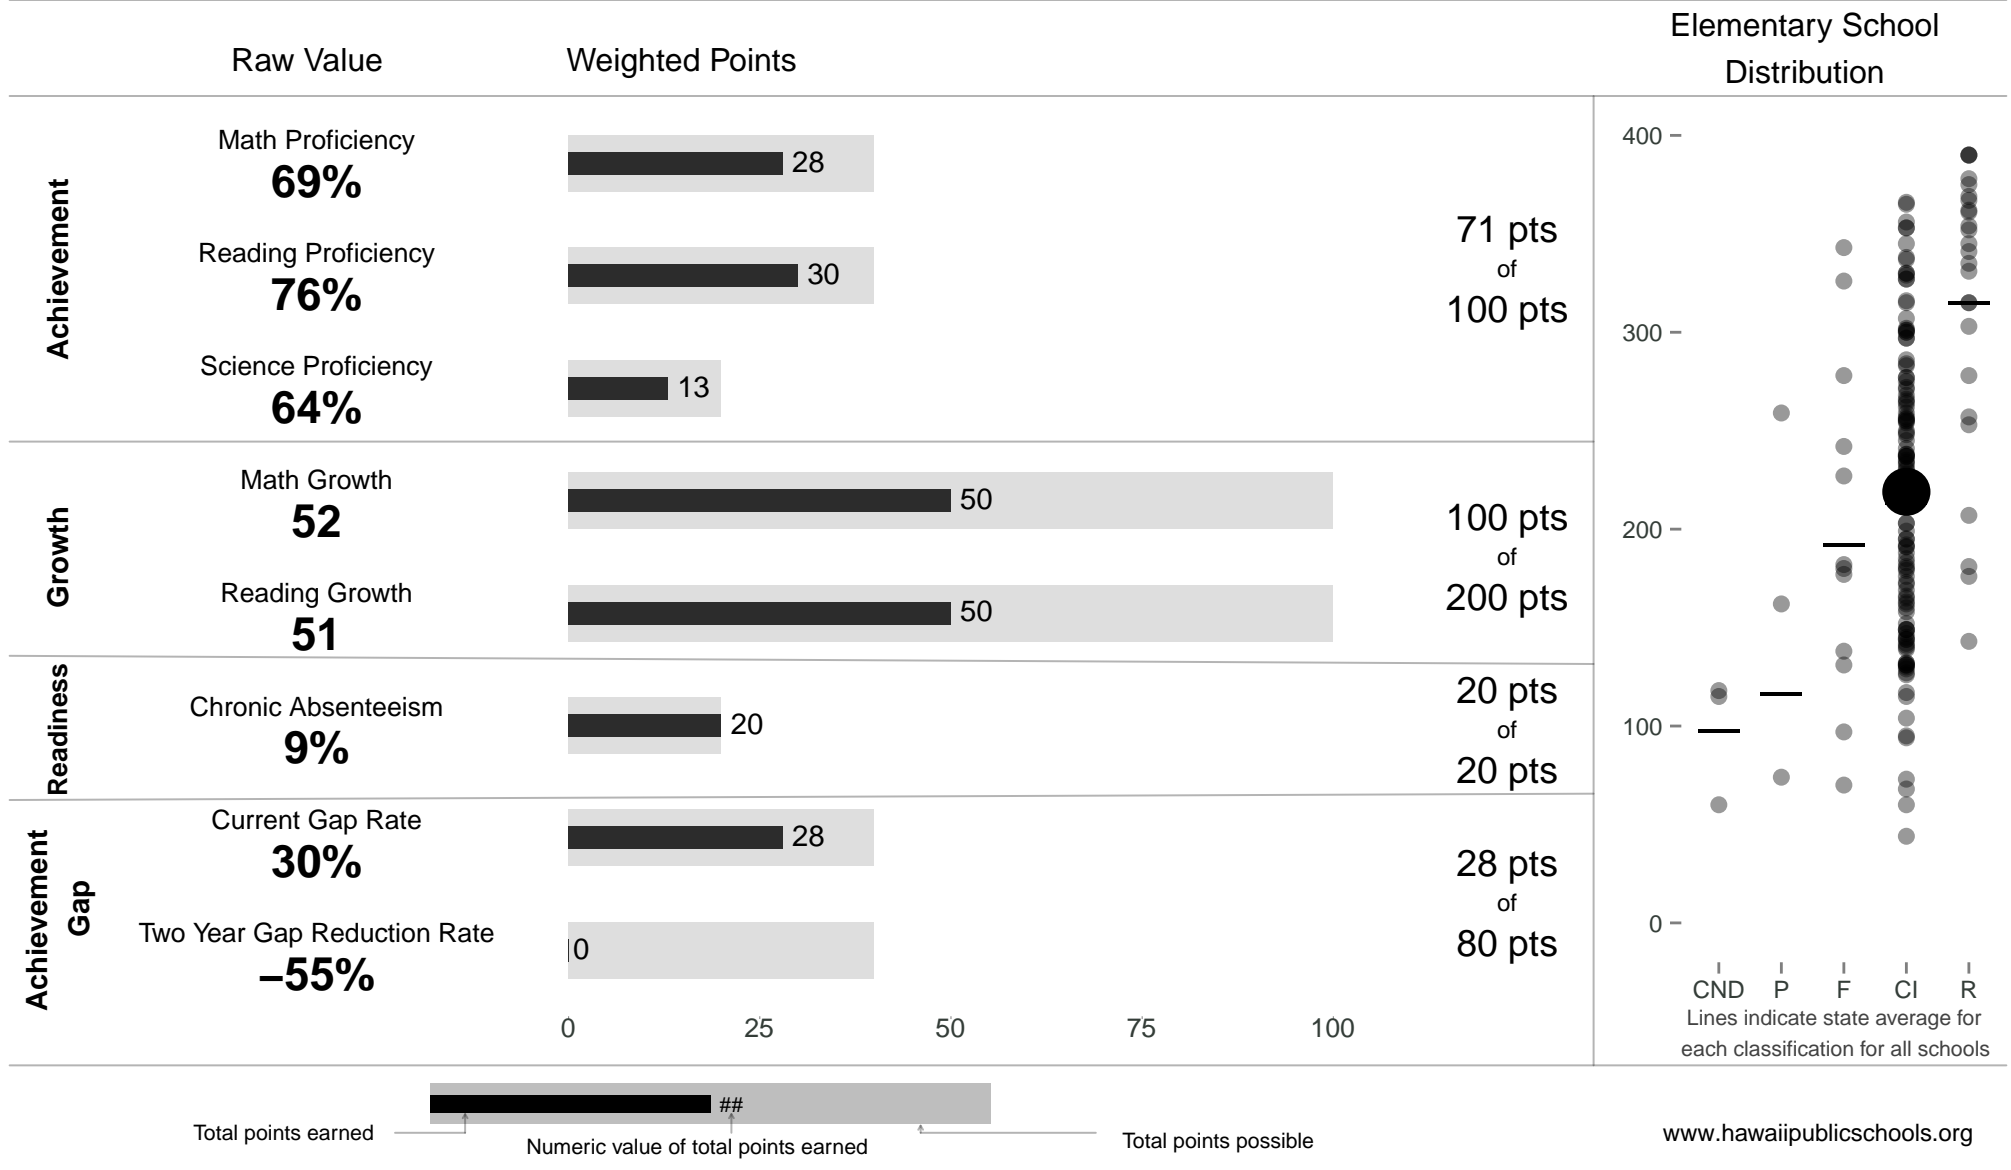

Kipapa Elementary

219 points of 400 points

School Year 2013–2014: Continuous Improvement

Trigger: None

School Year 2012–2013: Continuous Improvement

NOTE: Final display numbers are rounded, which may cause subtotals to appear to sum incorrectly. The total points value on the upper right is accurate.

Run Date: Thursday, September 11, 2014 – Final Run