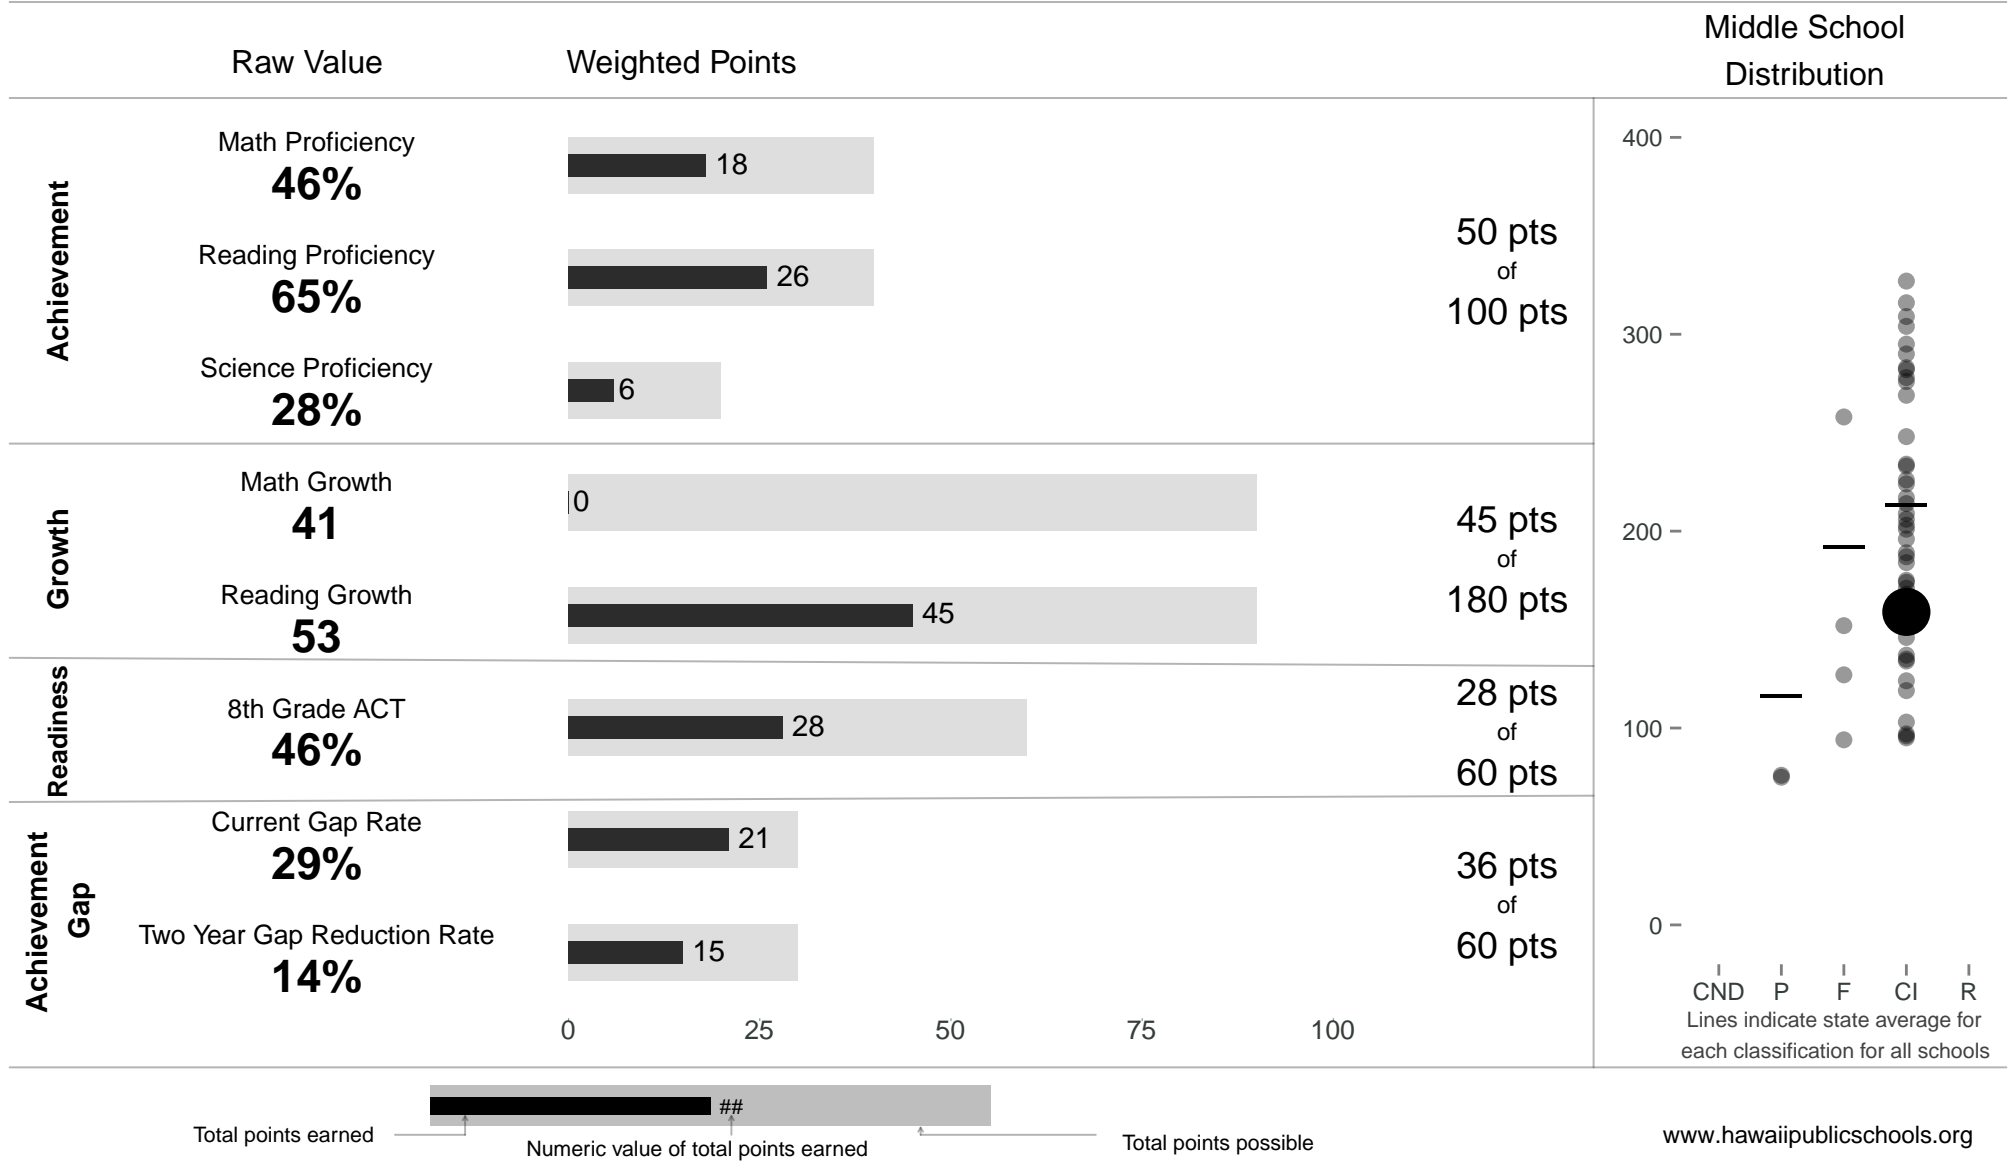

Kohala Middle

159 points of 400 points

School Year 2013–2014: Continuous Improvement

Trigger: None

School Year 2012–2013: Continuous Improvement

NOTE: Final display numbers are rounded, which may cause subtotals to appear to sum incorrectly. The total points value on the upper right is accurate.