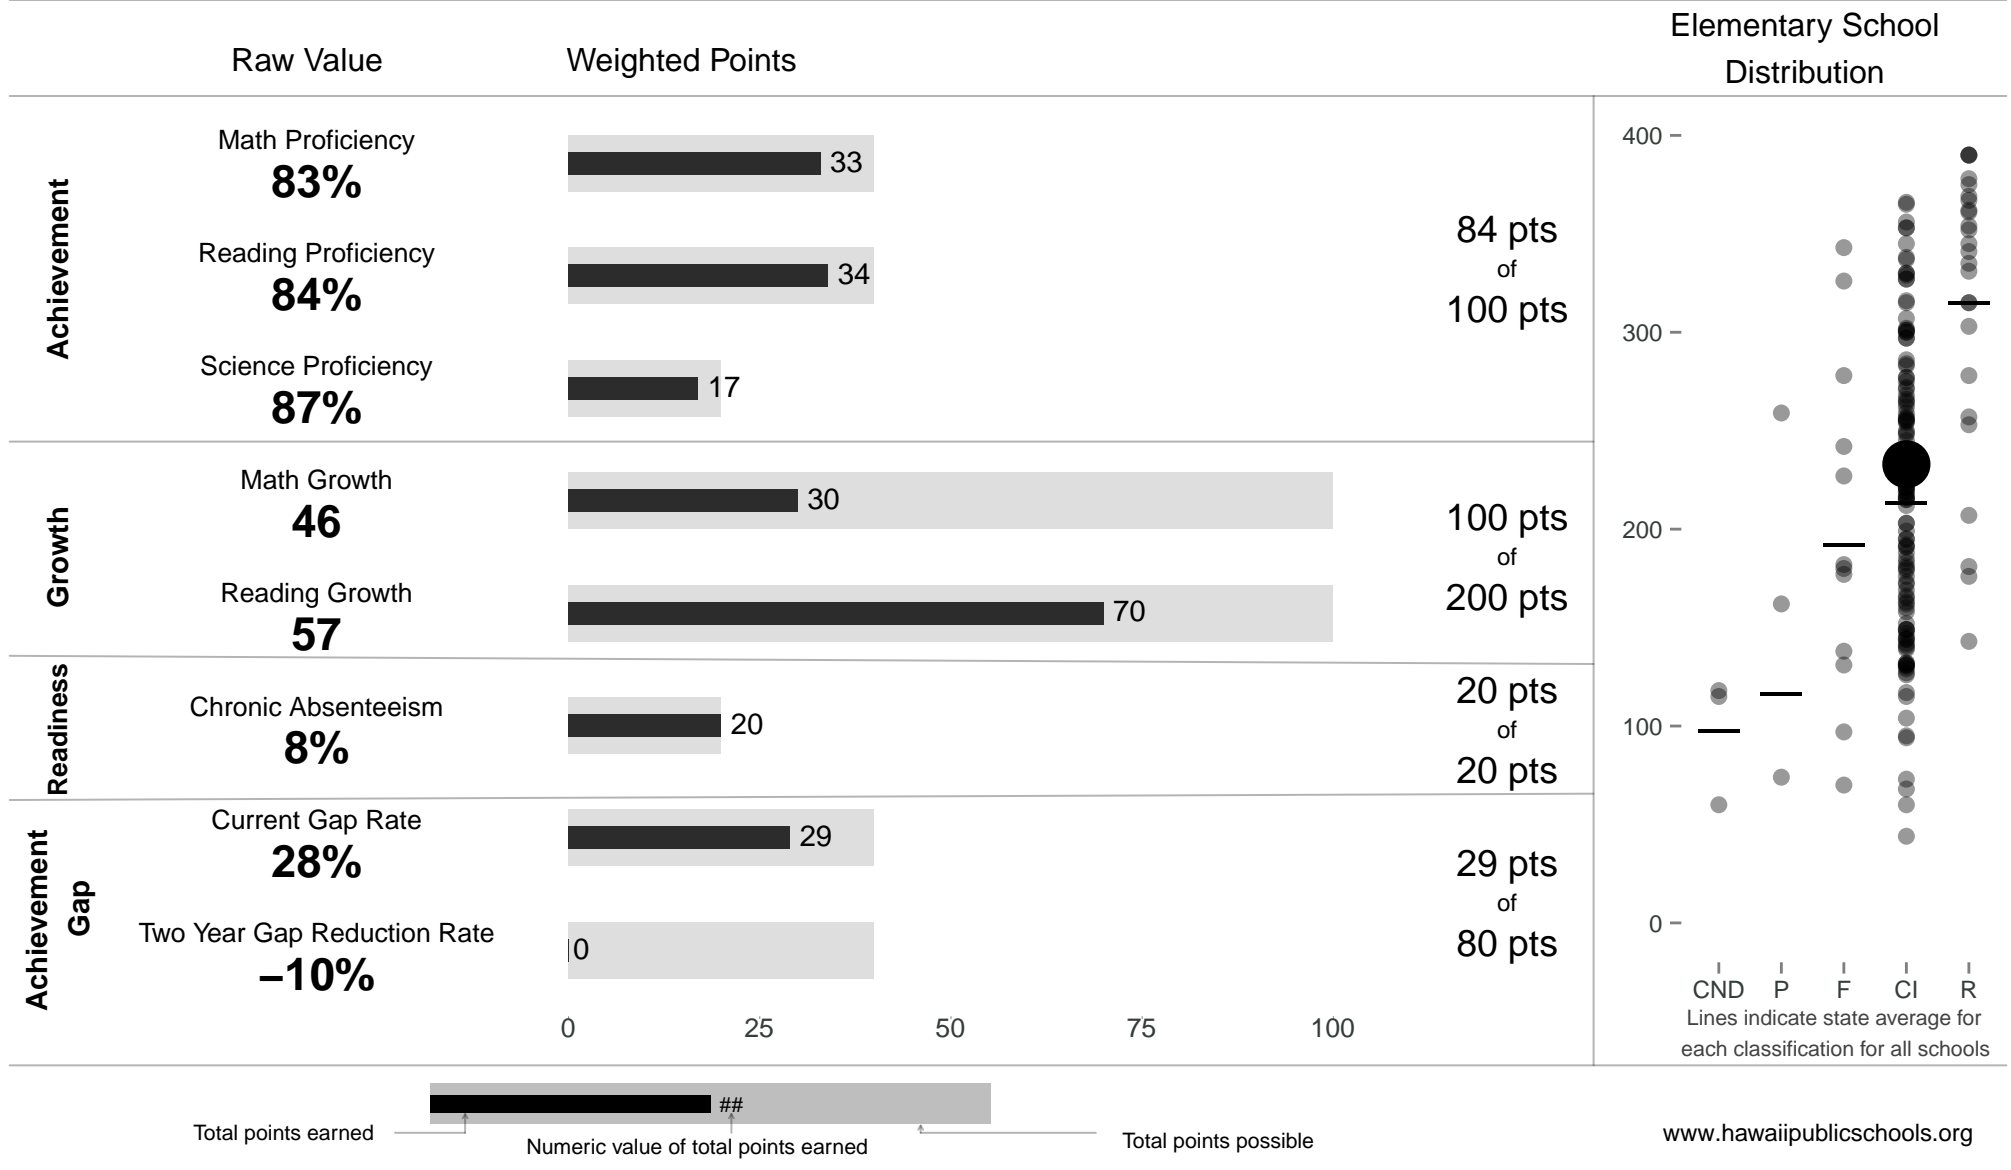

Koko Head Elementary

233 points of 400 points

School Year 2013–2014: Continuous Improvement

Trigger: None

School Year 2012–2013: Continuous Improvement

NOTE: Final display numbers are rounded, which may cause subtotals to appear to sum incorrectly. The total points value on the upper right is accurate.