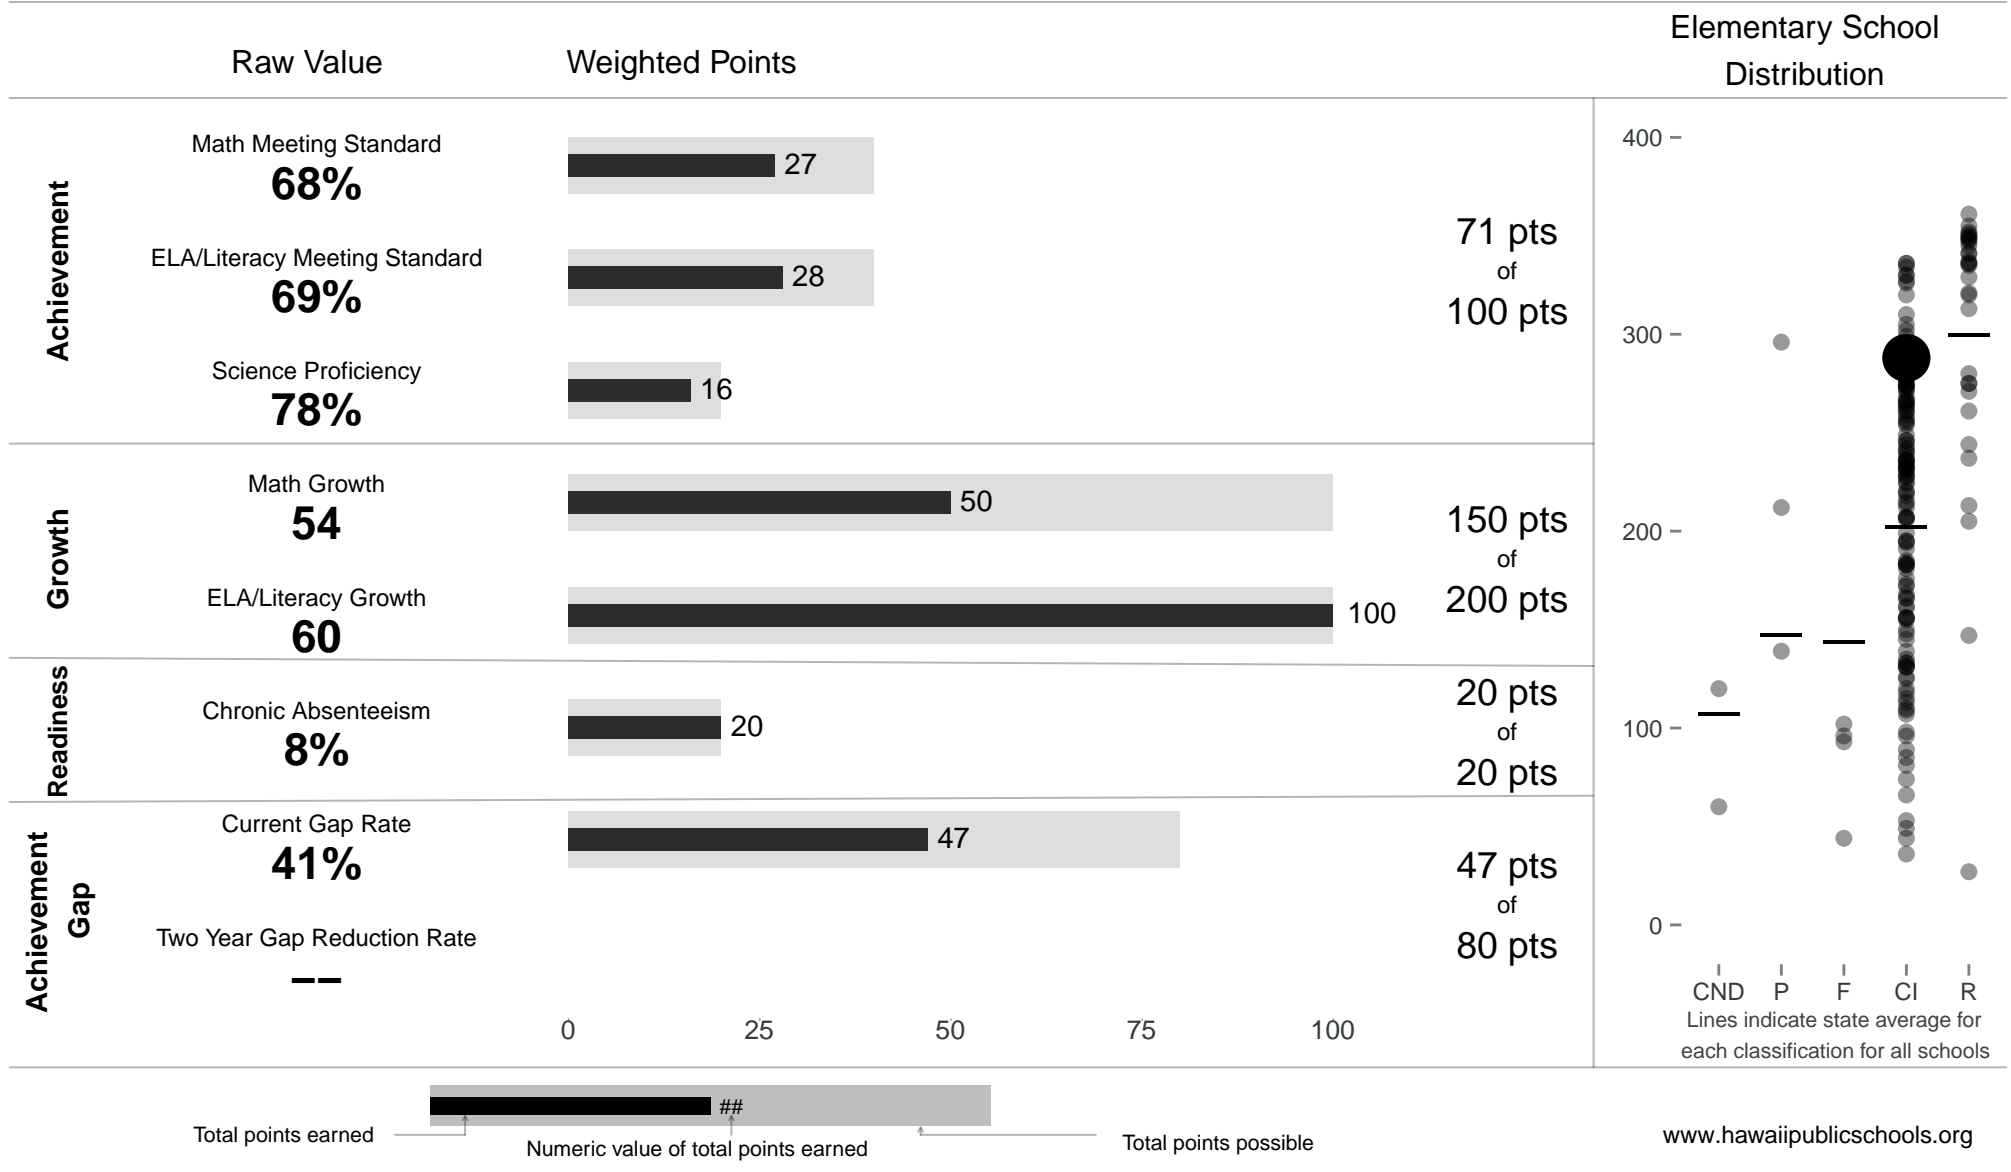

Koko Head Elementary

288 points of 400 points

School Year 2014–2015: Continuous Improvement

Trigger: None

School Year 2013–2014: Continuous Improvement

www.hawaiipublicschools.org

NOTE: Final display numbers are rounded, which may cause subtotals to appear to sum incorrectly. The total points value on the upper right is accurate.

Run Date: Tuesday, September 22, 2015