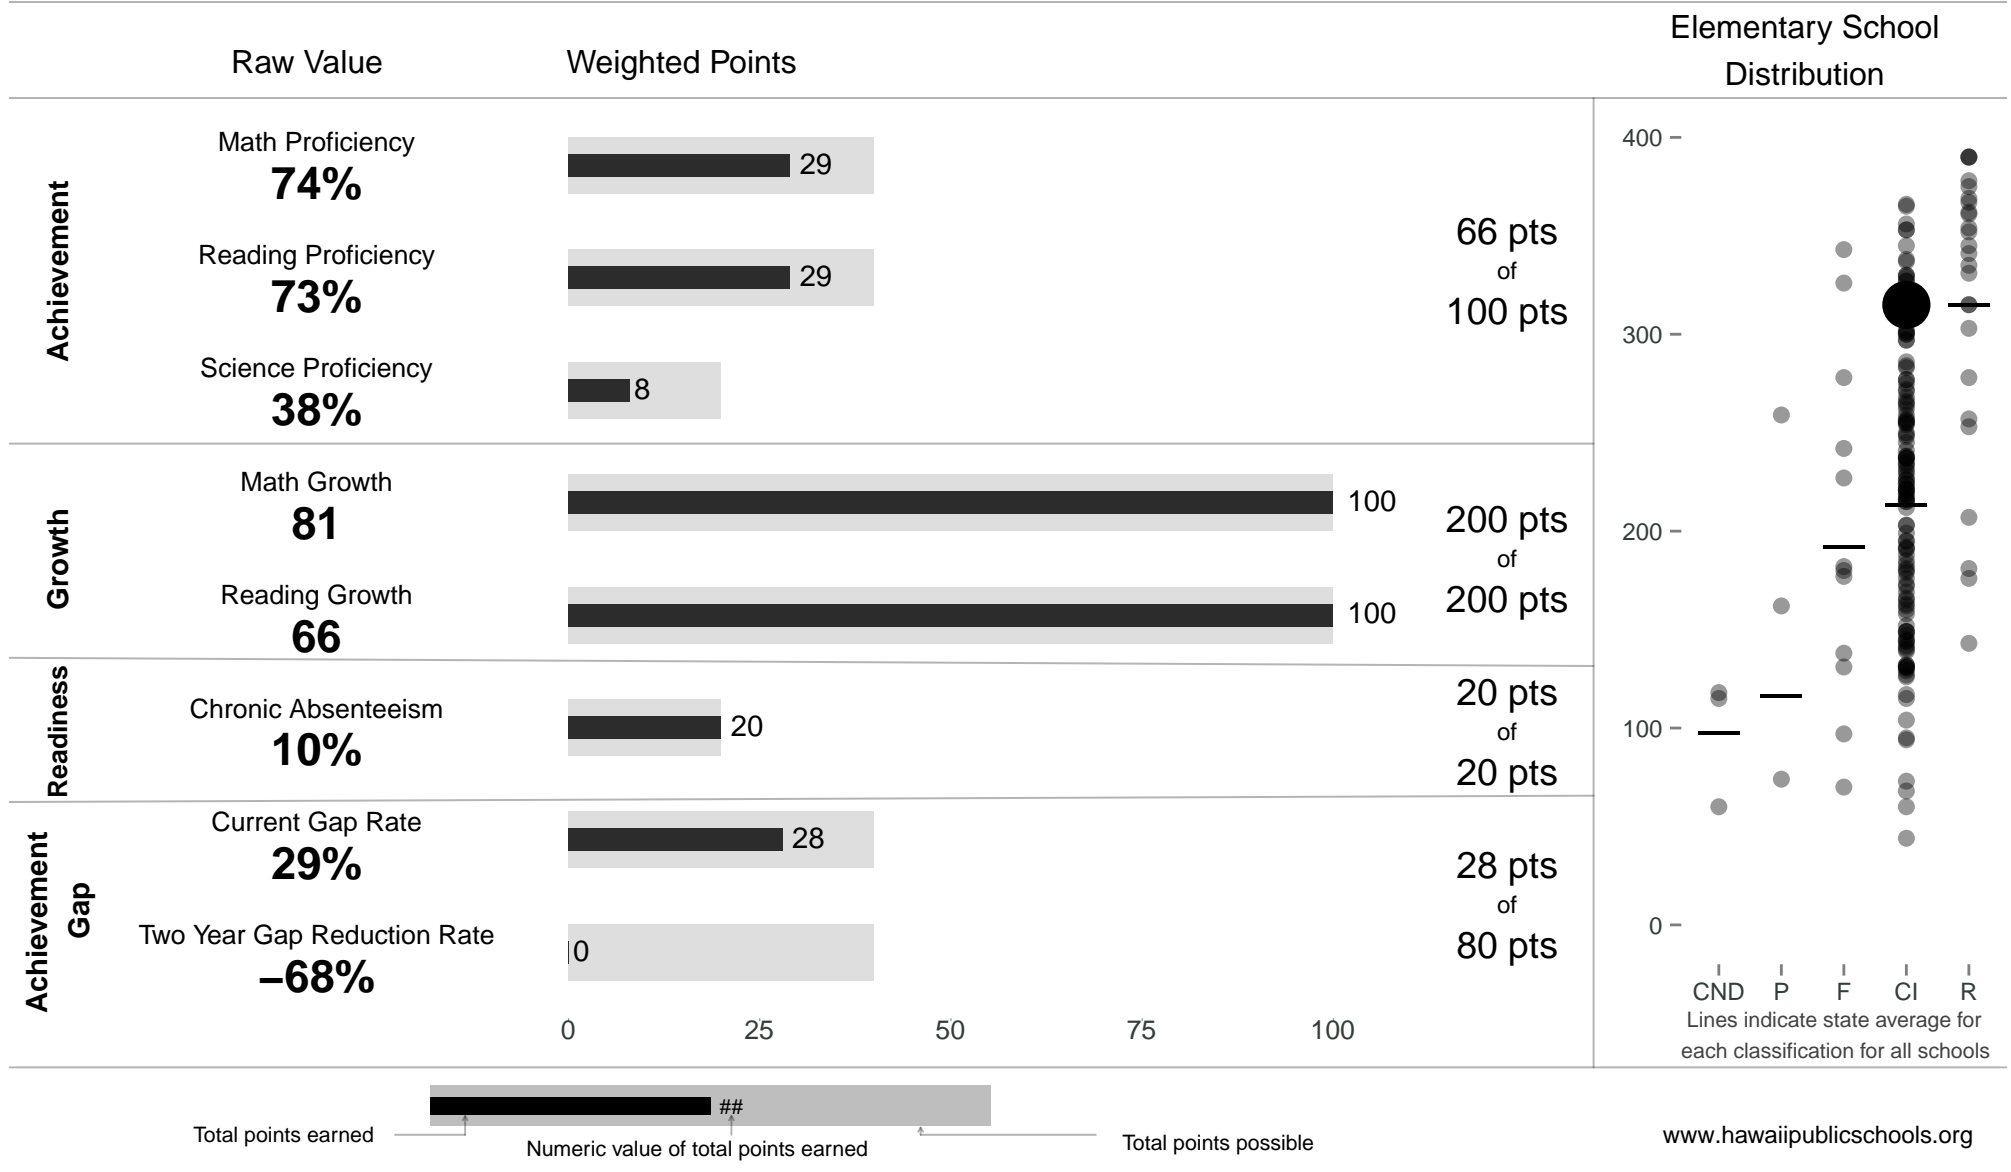

Koloa Elementary

315 points of 400 points

School Year 2013–2014: Continuous Improvement

Trigger: None

School Year 2012–2013: Continuous Improvement

NOTE: Final display numbers are rounded, which may cause subtotals to appear to sum incorrectly. The total points value on the upper right is accurate.