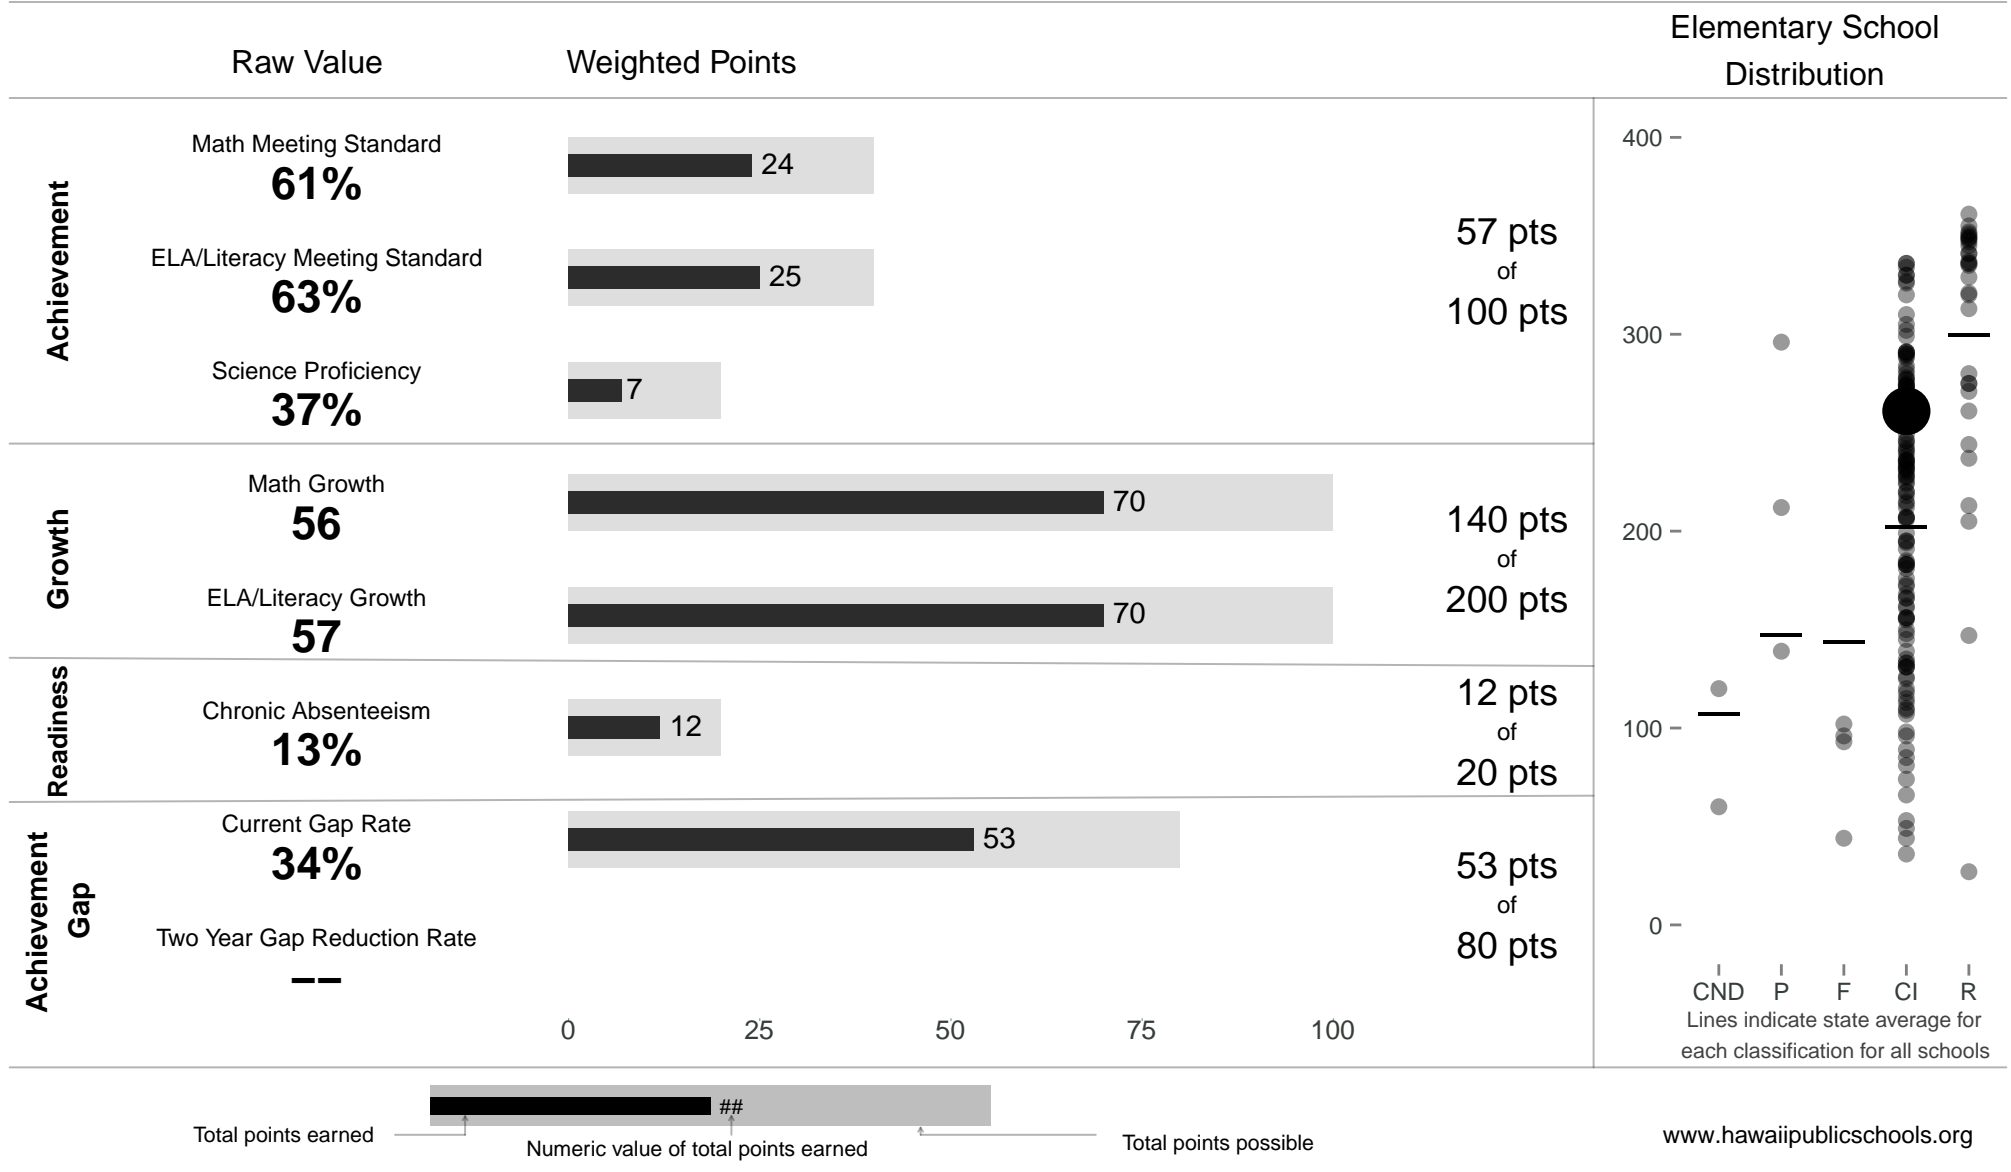

Koloa Elementary

261 points of 400 points

School Year 2014–2015: Continuous Improvement

Trigger: None

School Year 2013–2014: Continuous Improvement

www.hawaiipublicschools.org

NOTE: Final display numbers are rounded, which may cause subtotals to appear to sum incorrectly. The total points value on the upper right is accurate.

Run Date: Tuesday, September 22, 2015