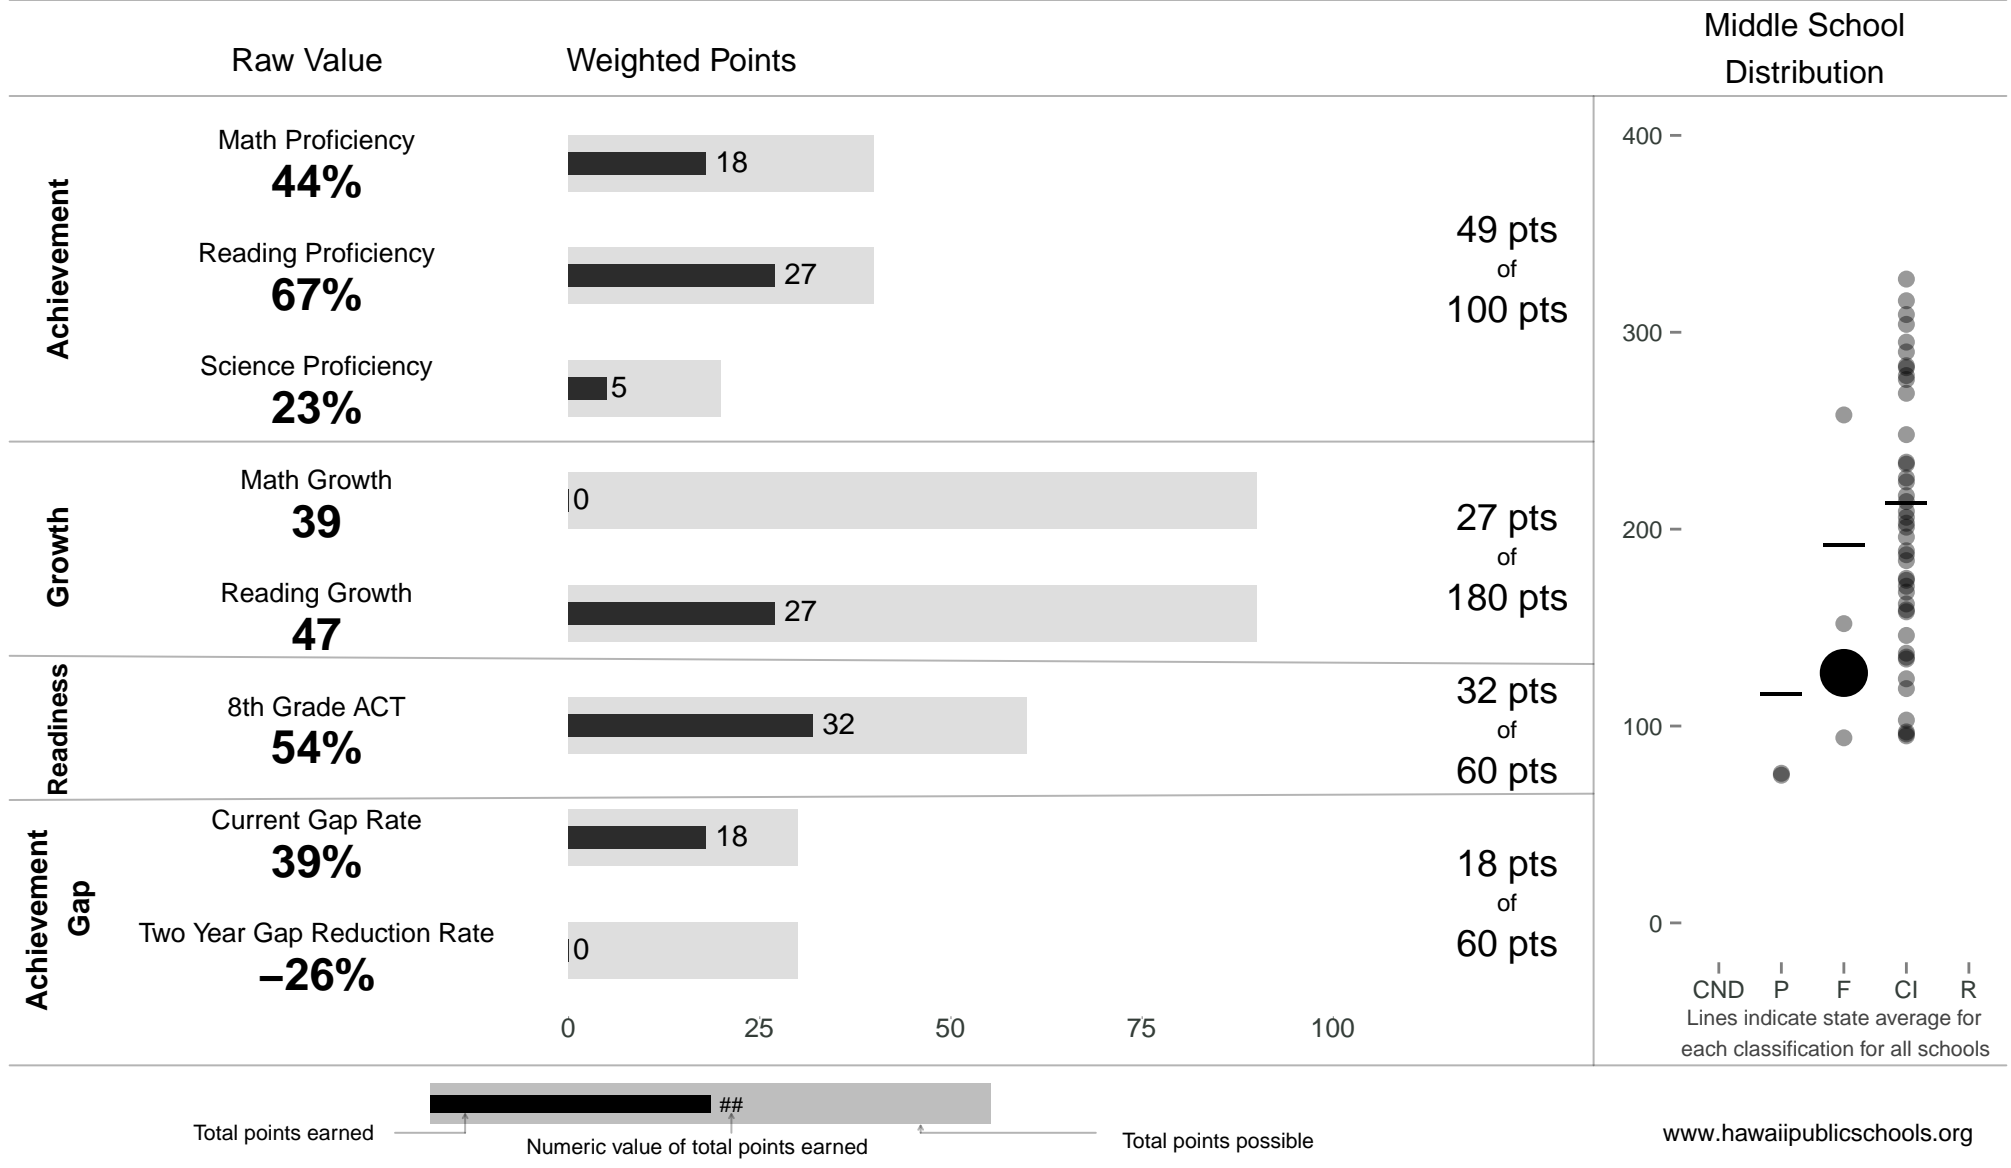

# Konawaena Middle

**127 points** of 400 points

School Year 2013–2014: Focus

Trigger: Carry Over

School Year 2012–2013: Focus

www.hawaiipublicschools.org

NOTE: Final display numbers are rounded, which may cause subtotals to appear to sum incorrectly. The total points value on the upper right is accurate.

Run Date: Thursday, September 11, 2014 – Final Run