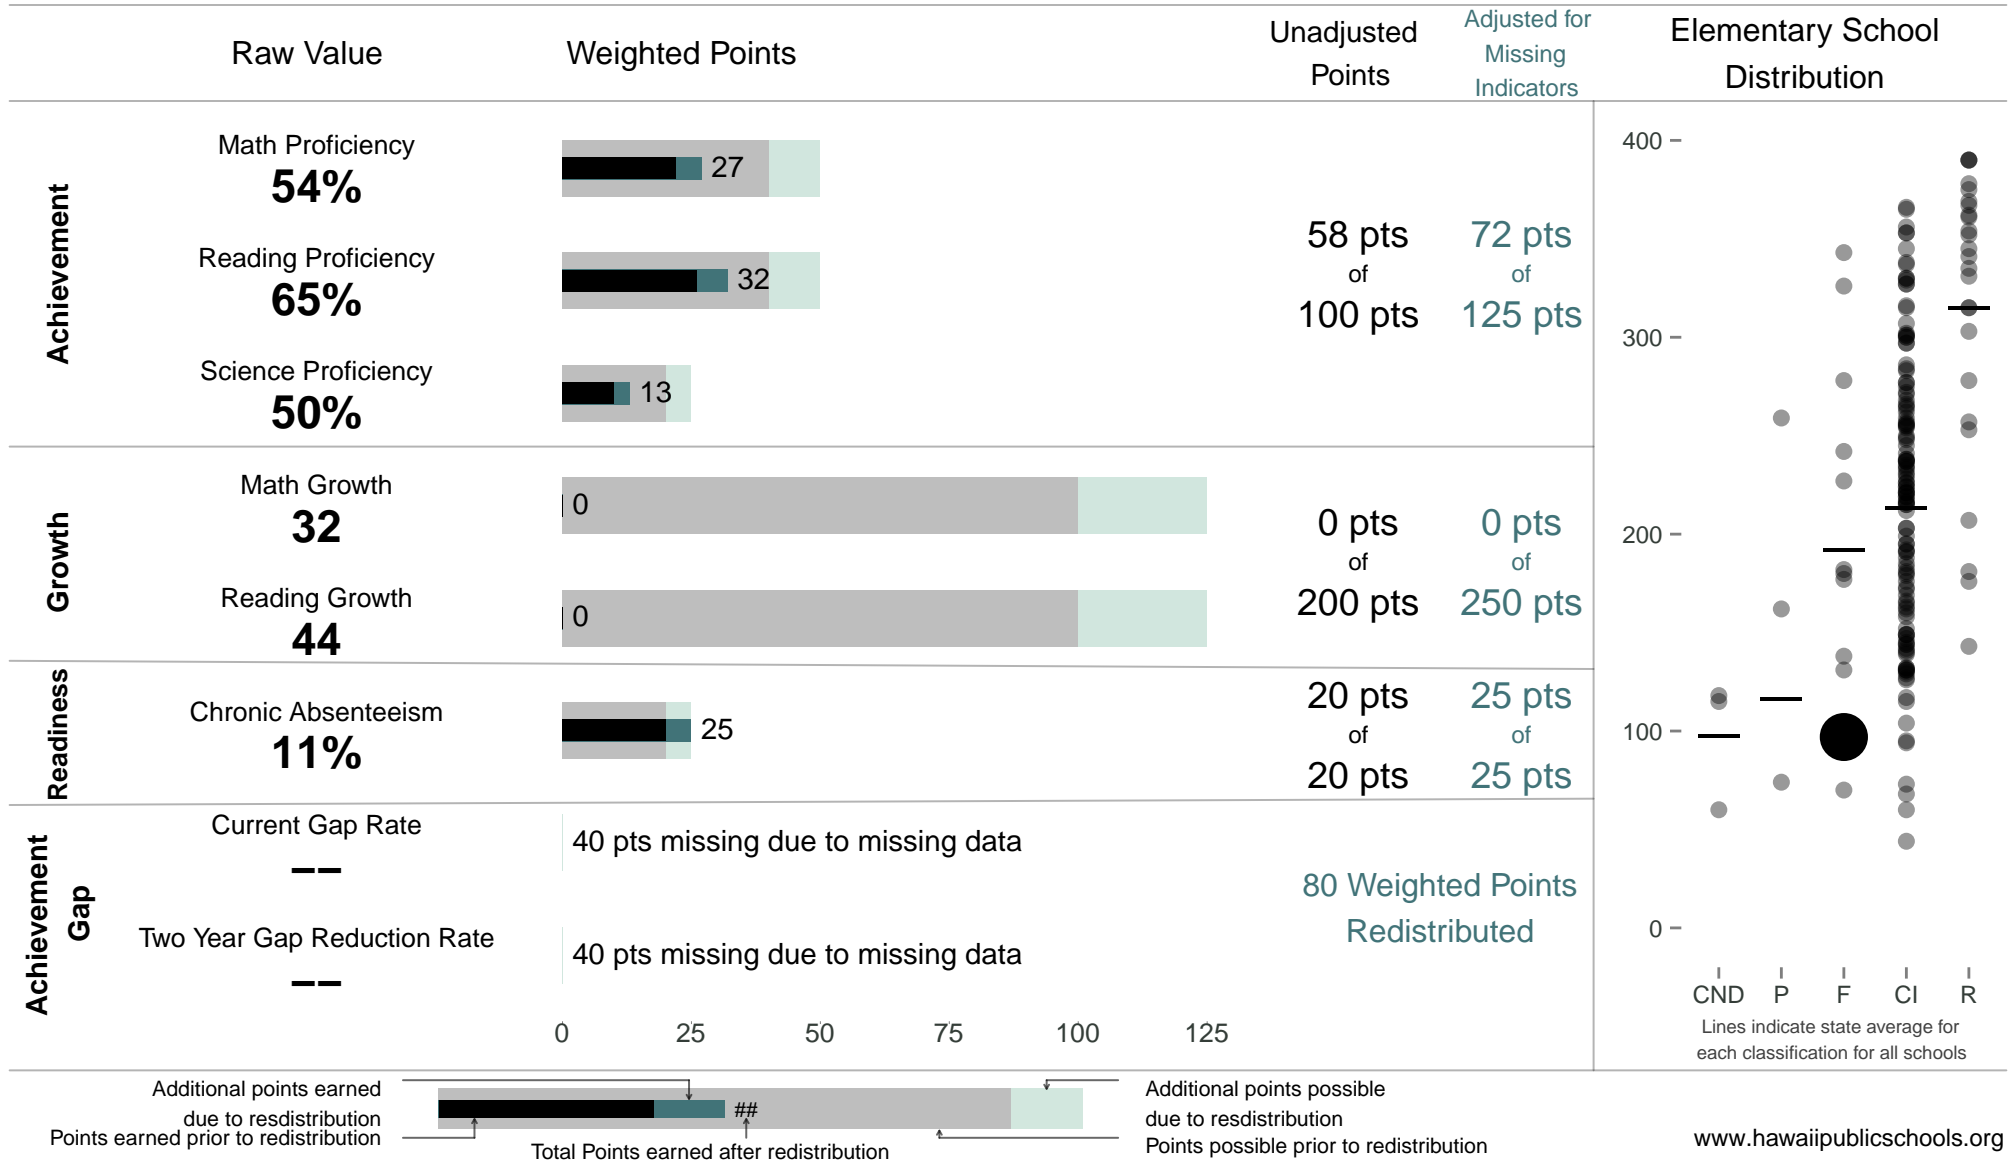

Prince Jonah Kuhio Elementary

97 points of 400 points

School Year 2013–2014: Focus

Trigger: Carry Over

School Year 2012–2013: Focus

NOTE: Final display numbers are rounded, which may cause subtotals to appear to sum incorrectly. The total points value on the upper right is accurate.