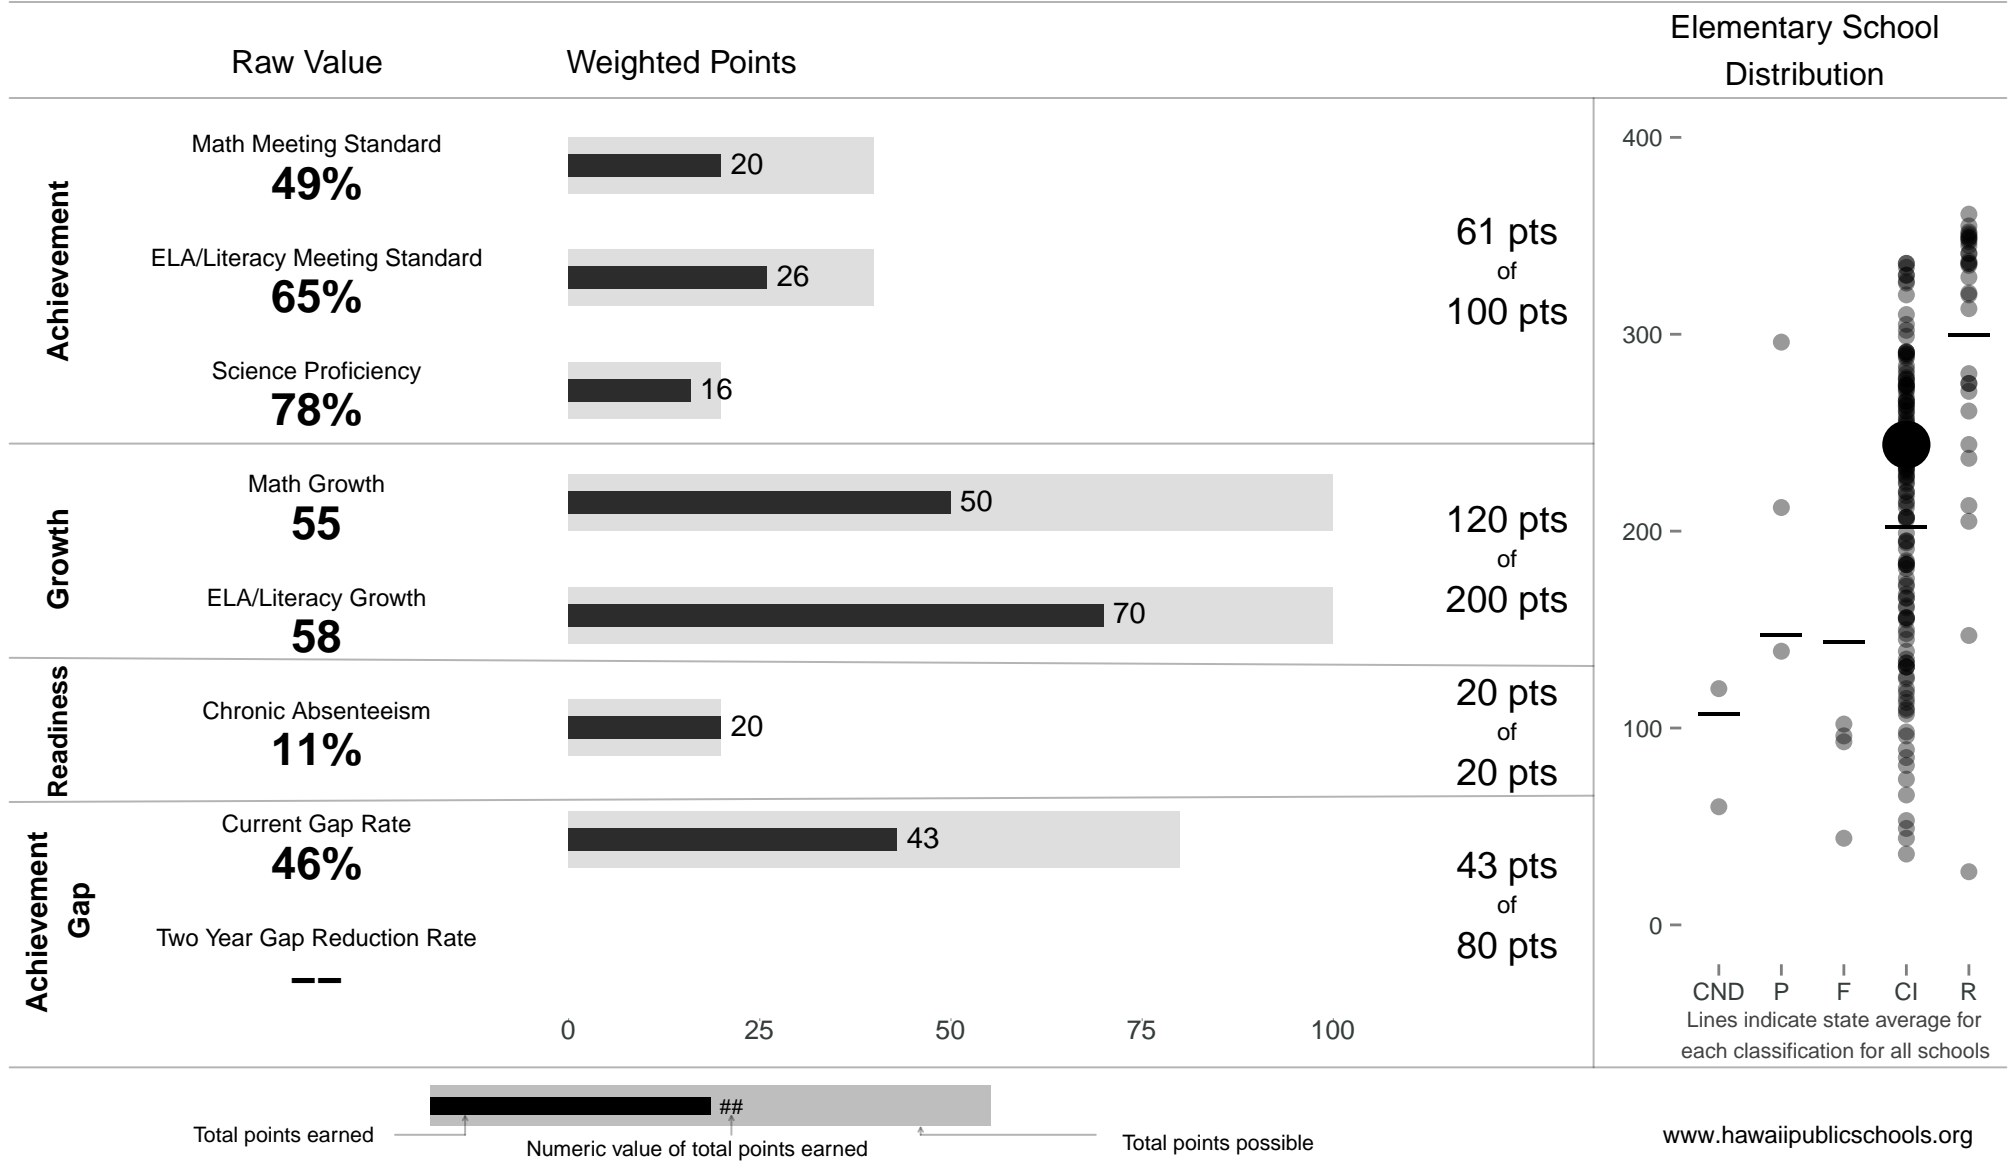

Kula Elementary

244 points of 400 points

School Year 2014–2015: Continuous Improvement

Trigger: None

School Year 2013–2014: Continuous Improvement

www.hawaiipublicschools.org

NOTE: Final display numbers are rounded, which may cause subtotals to appear to sum incorrectly. The total points value on the upper right is accurate.

Run Date: Tuesday, September 22, 2015