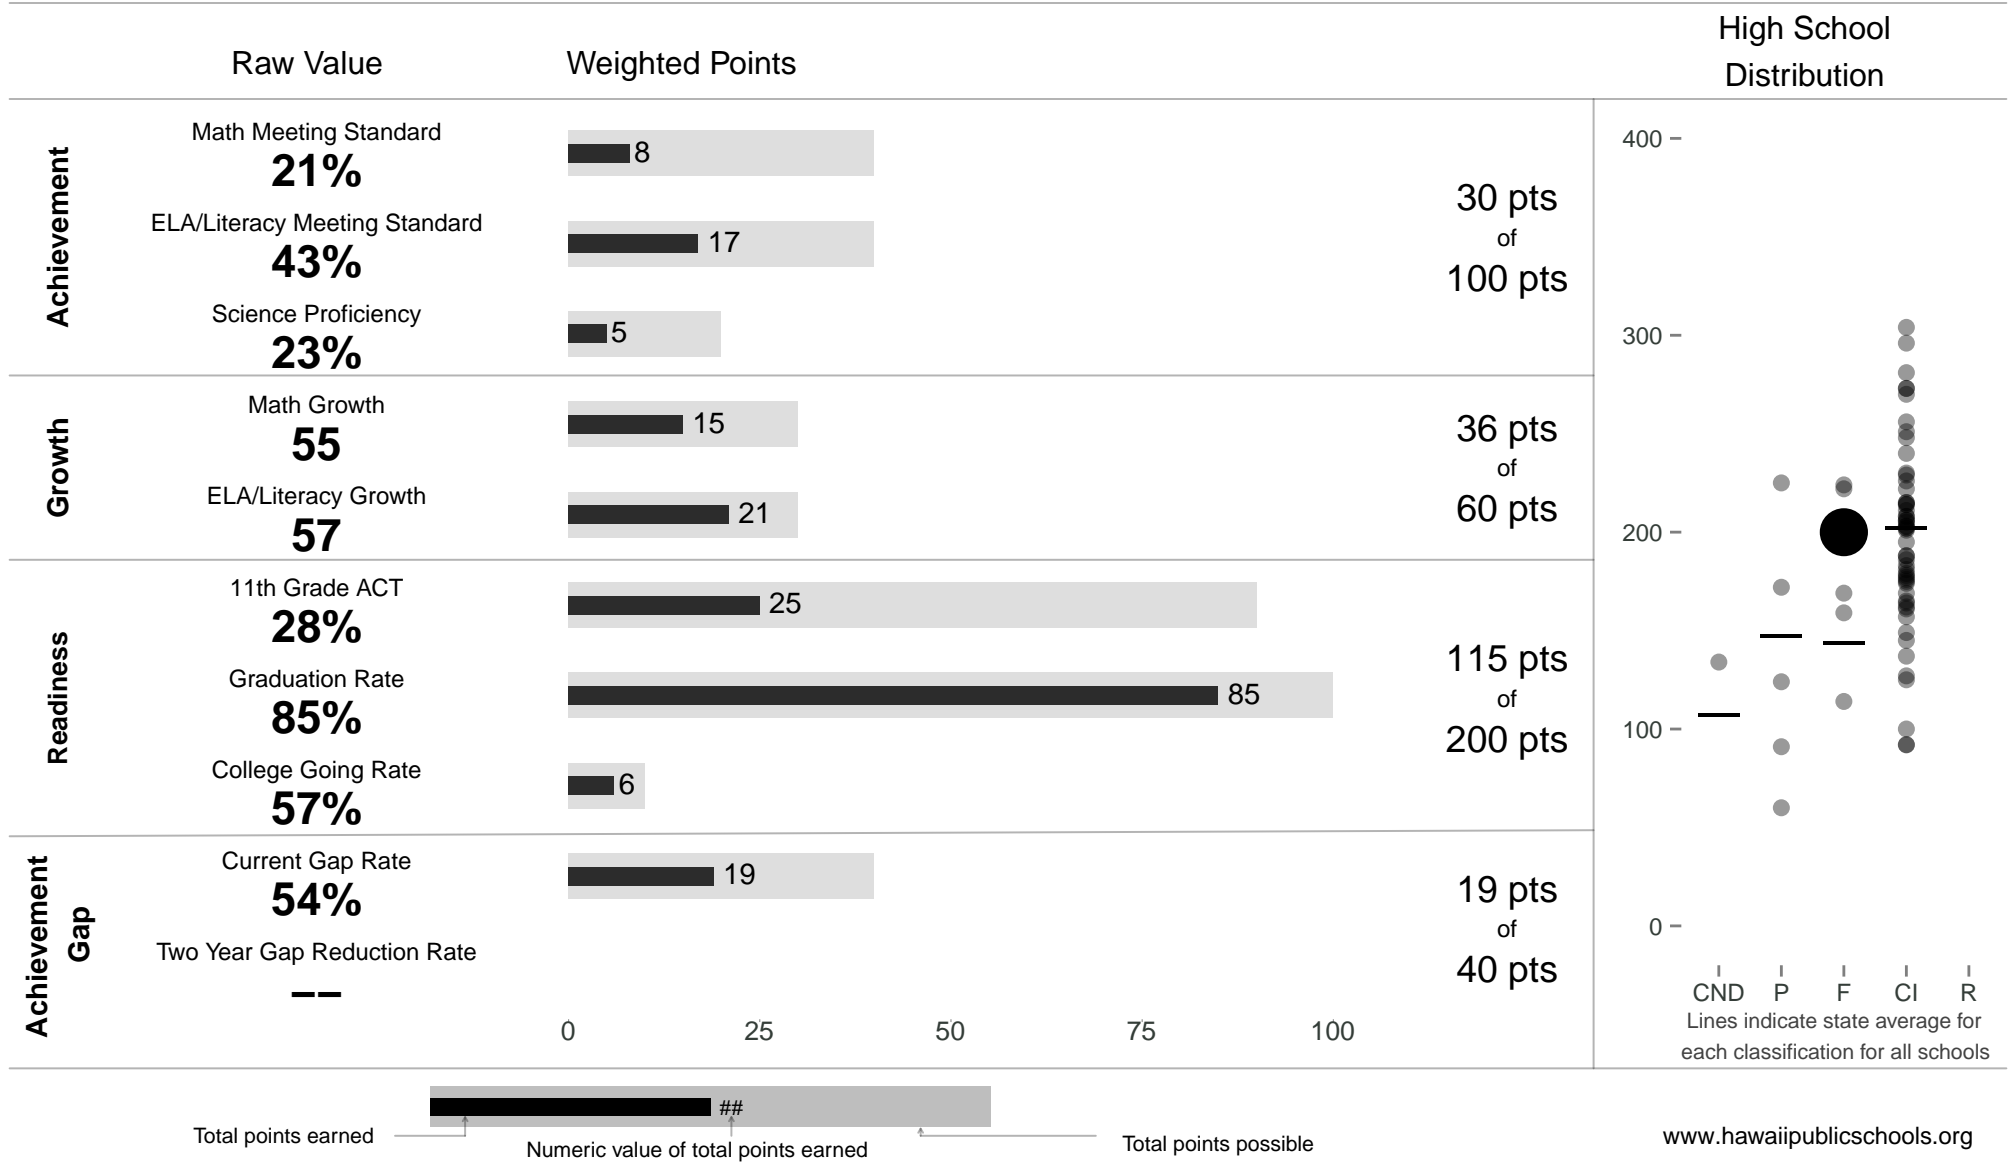

Lahainaluna High

School Year 2014–2015: Focus

School Year 2013–2014: Focus

200 points of 400 points

Trigger: Carry Over

www.hawaiipublicschools.org

NOTE: Final display numbers are rounded, which may cause subtotals to appear to sum incorrectly. The total points value on the upper right is accurate.

Run Date: Tuesday, September 22, 2015