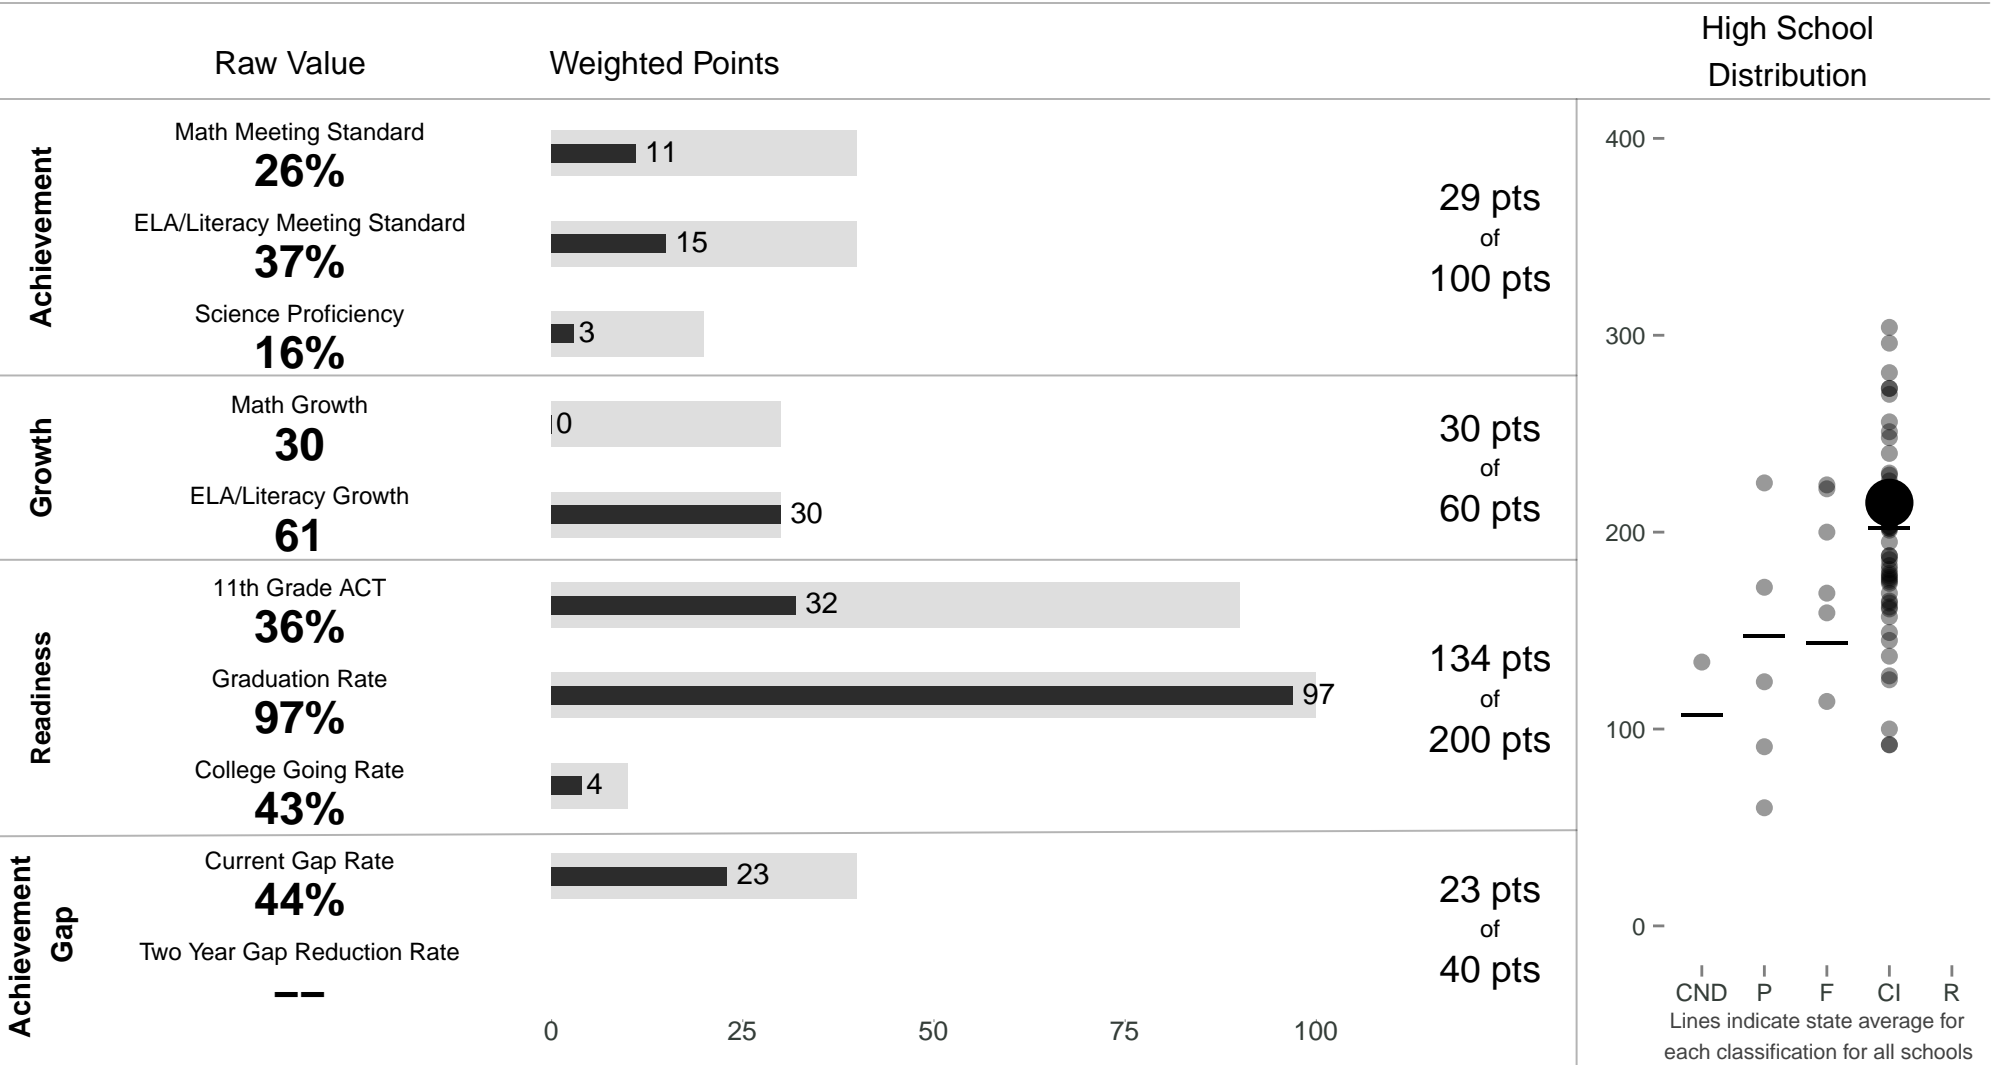

Lanai High & Elementary

215 points of 400 points

School Year 2014–2015: Continuous Improvement

Trigger: None

www.hawaiipublicschools.org

NOTE: Final display numbers are rounded, which may cause subtotals to appear to sum incorrectly. The total points value on the upper right is accurate.

Run Date: Tuesday, September 22, 2015