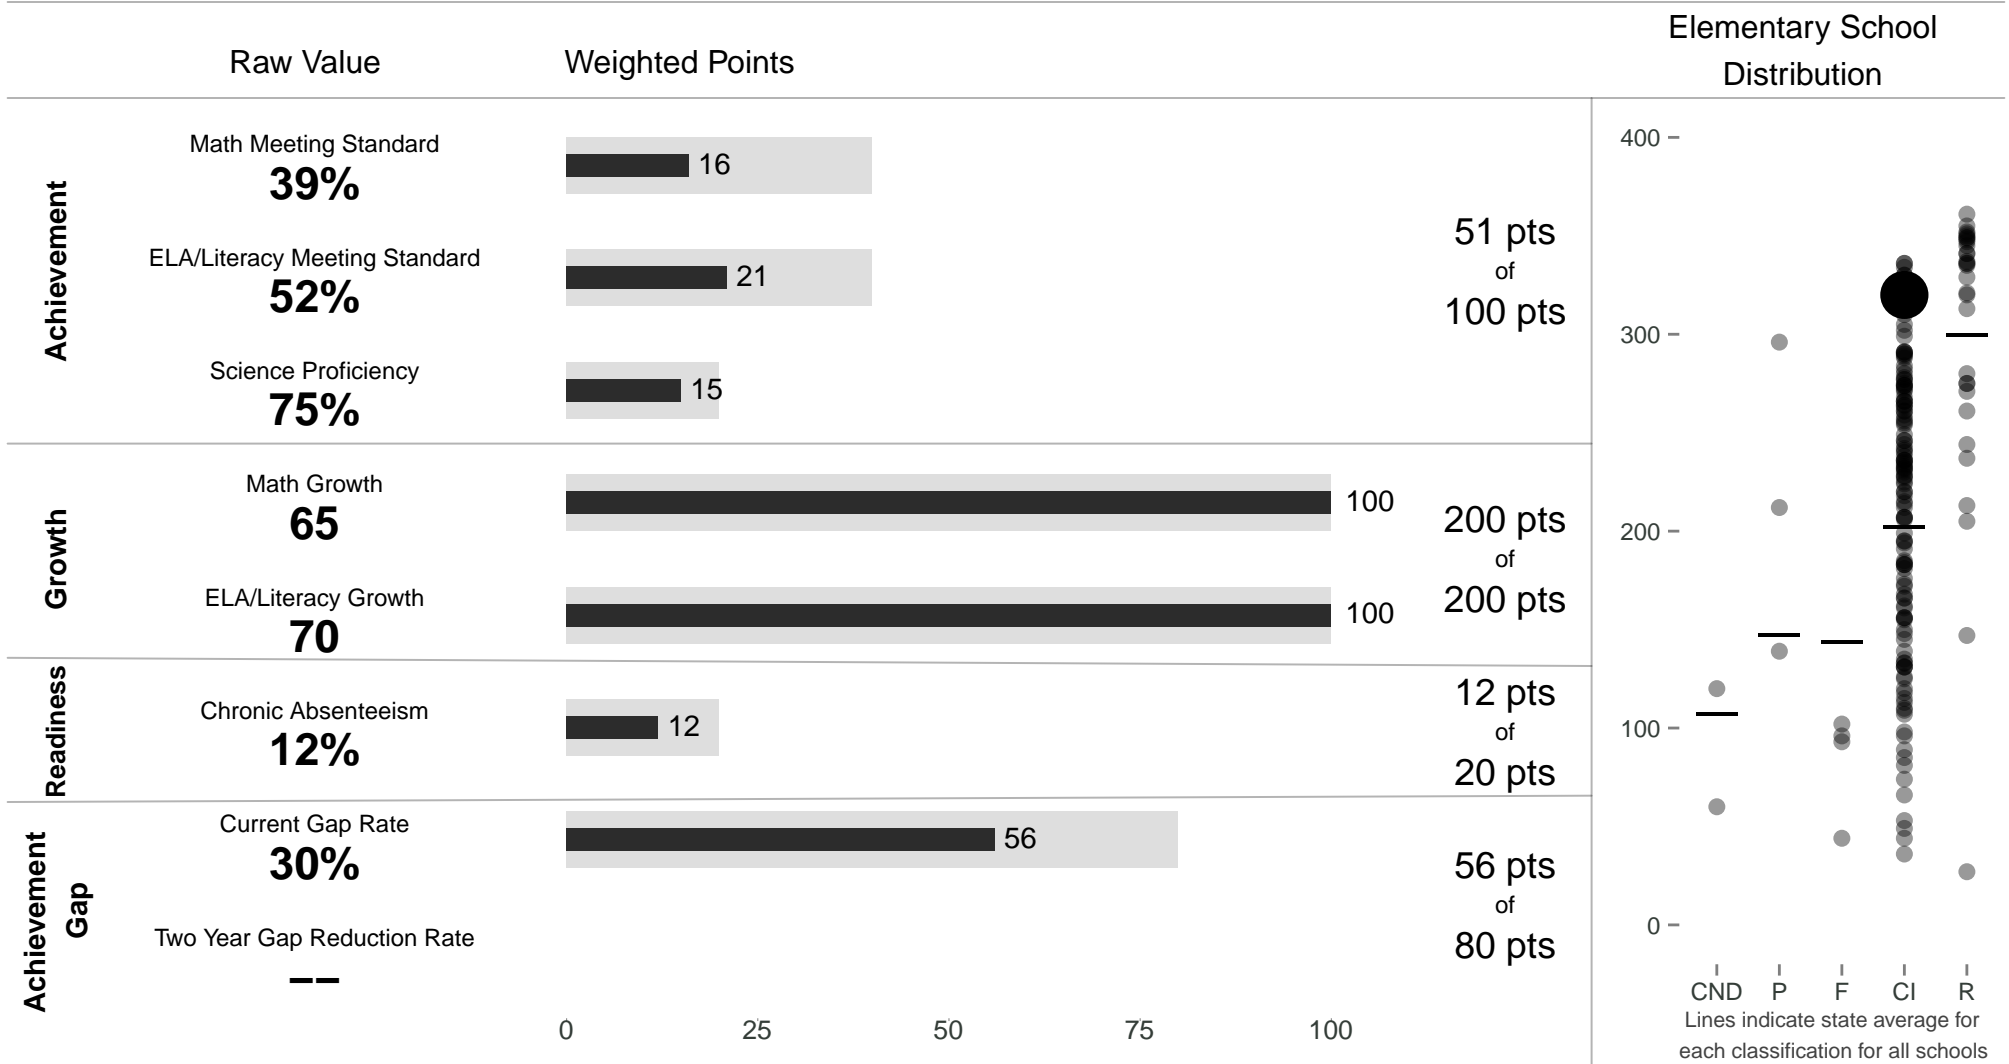

# Lehua Elementary

**320 points** of 400 points

School Year 2014–2015: Continuous Improvement

Trigger: None

School Year 2013–2014: Continuous Improvement

www.hawaiipublicschools.org

NOTE: Final display numbers are rounded, which may cause subtotals to appear to sum incorrectly. The total points value on the upper right is accurate.

Run Date: Tuesday, September 22, 2015