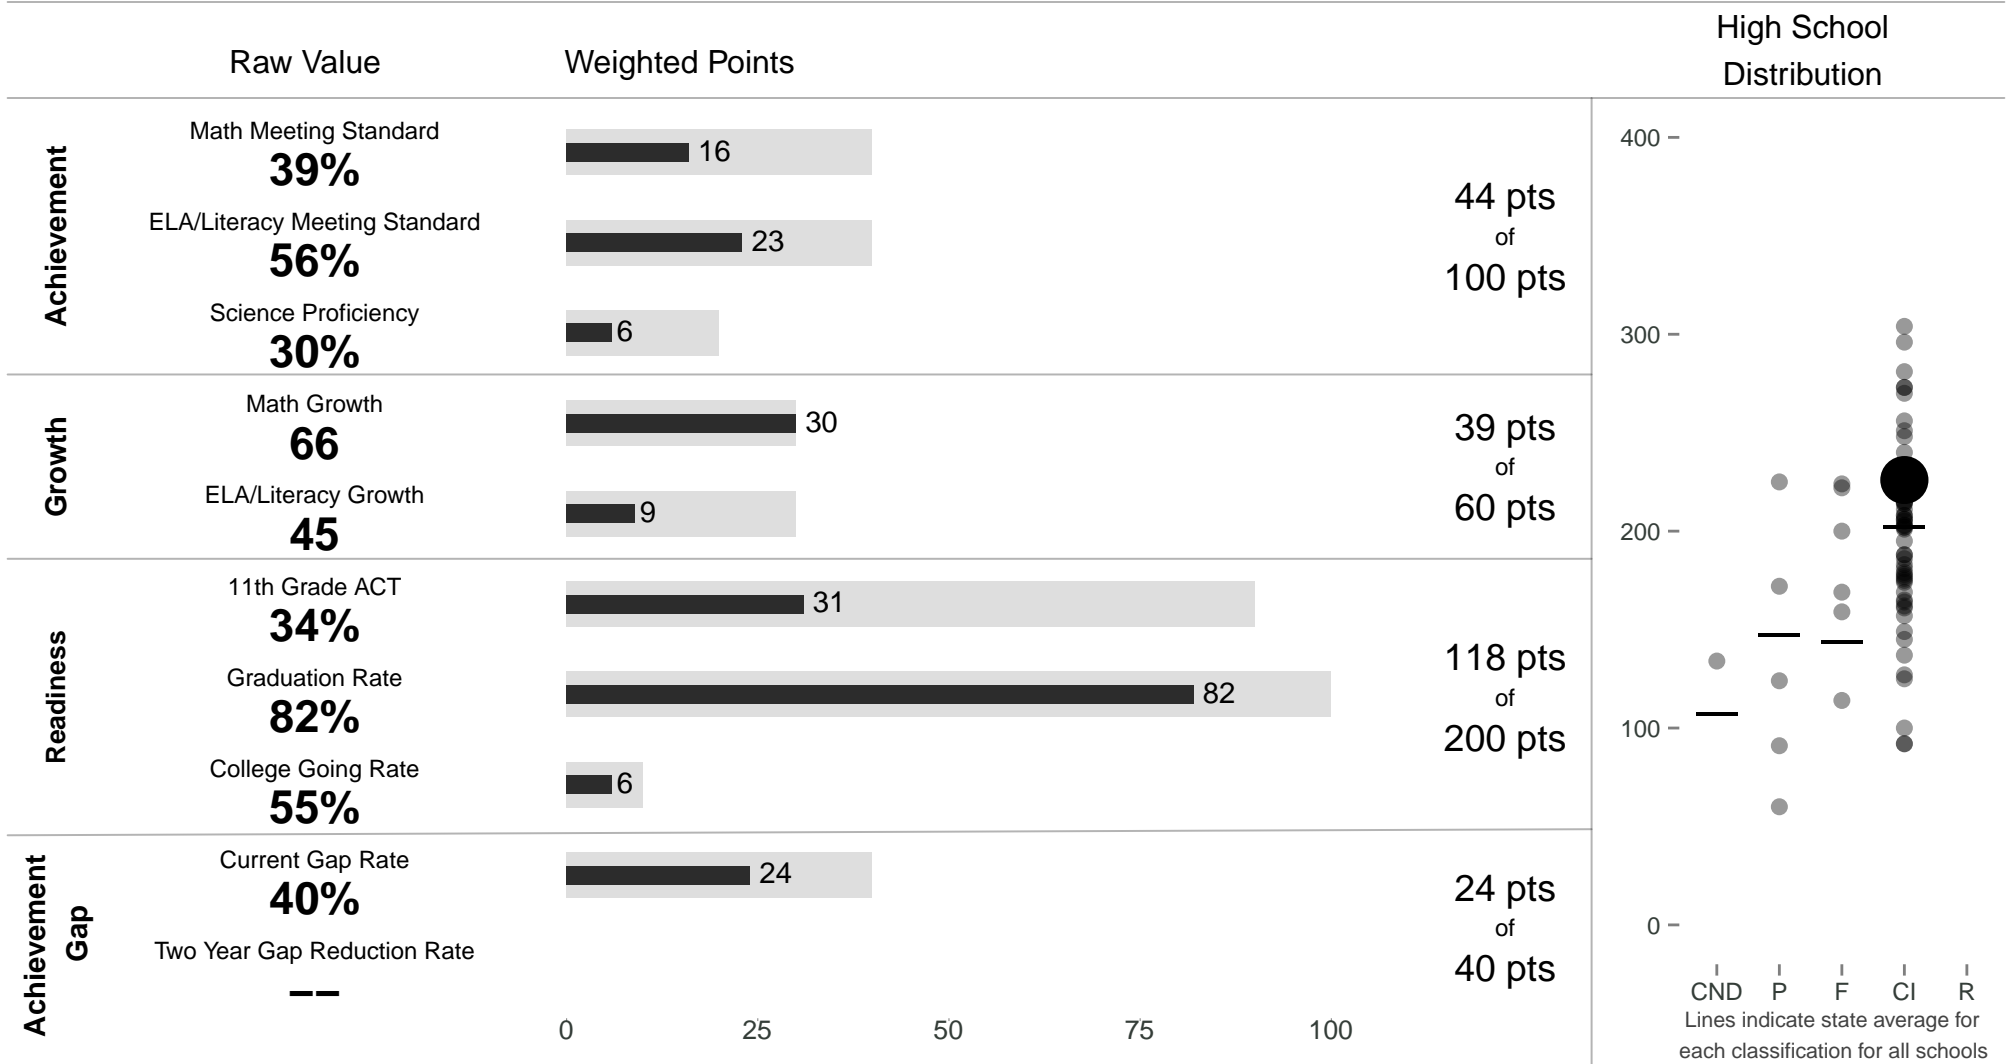

Leilehua High

226 points of 400 points

School Year 2014–2015: Continuous Improvement

Trigger: None

School Year 2013–2014: Continuous Improvement

www.hawaiipublicschools.org

NOTE: Final display numbers are rounded, which may cause subtotals to appear to sum incorrectly. The total points value on the upper right is accurate.

Run Date: Tuesday, September 22, 2015