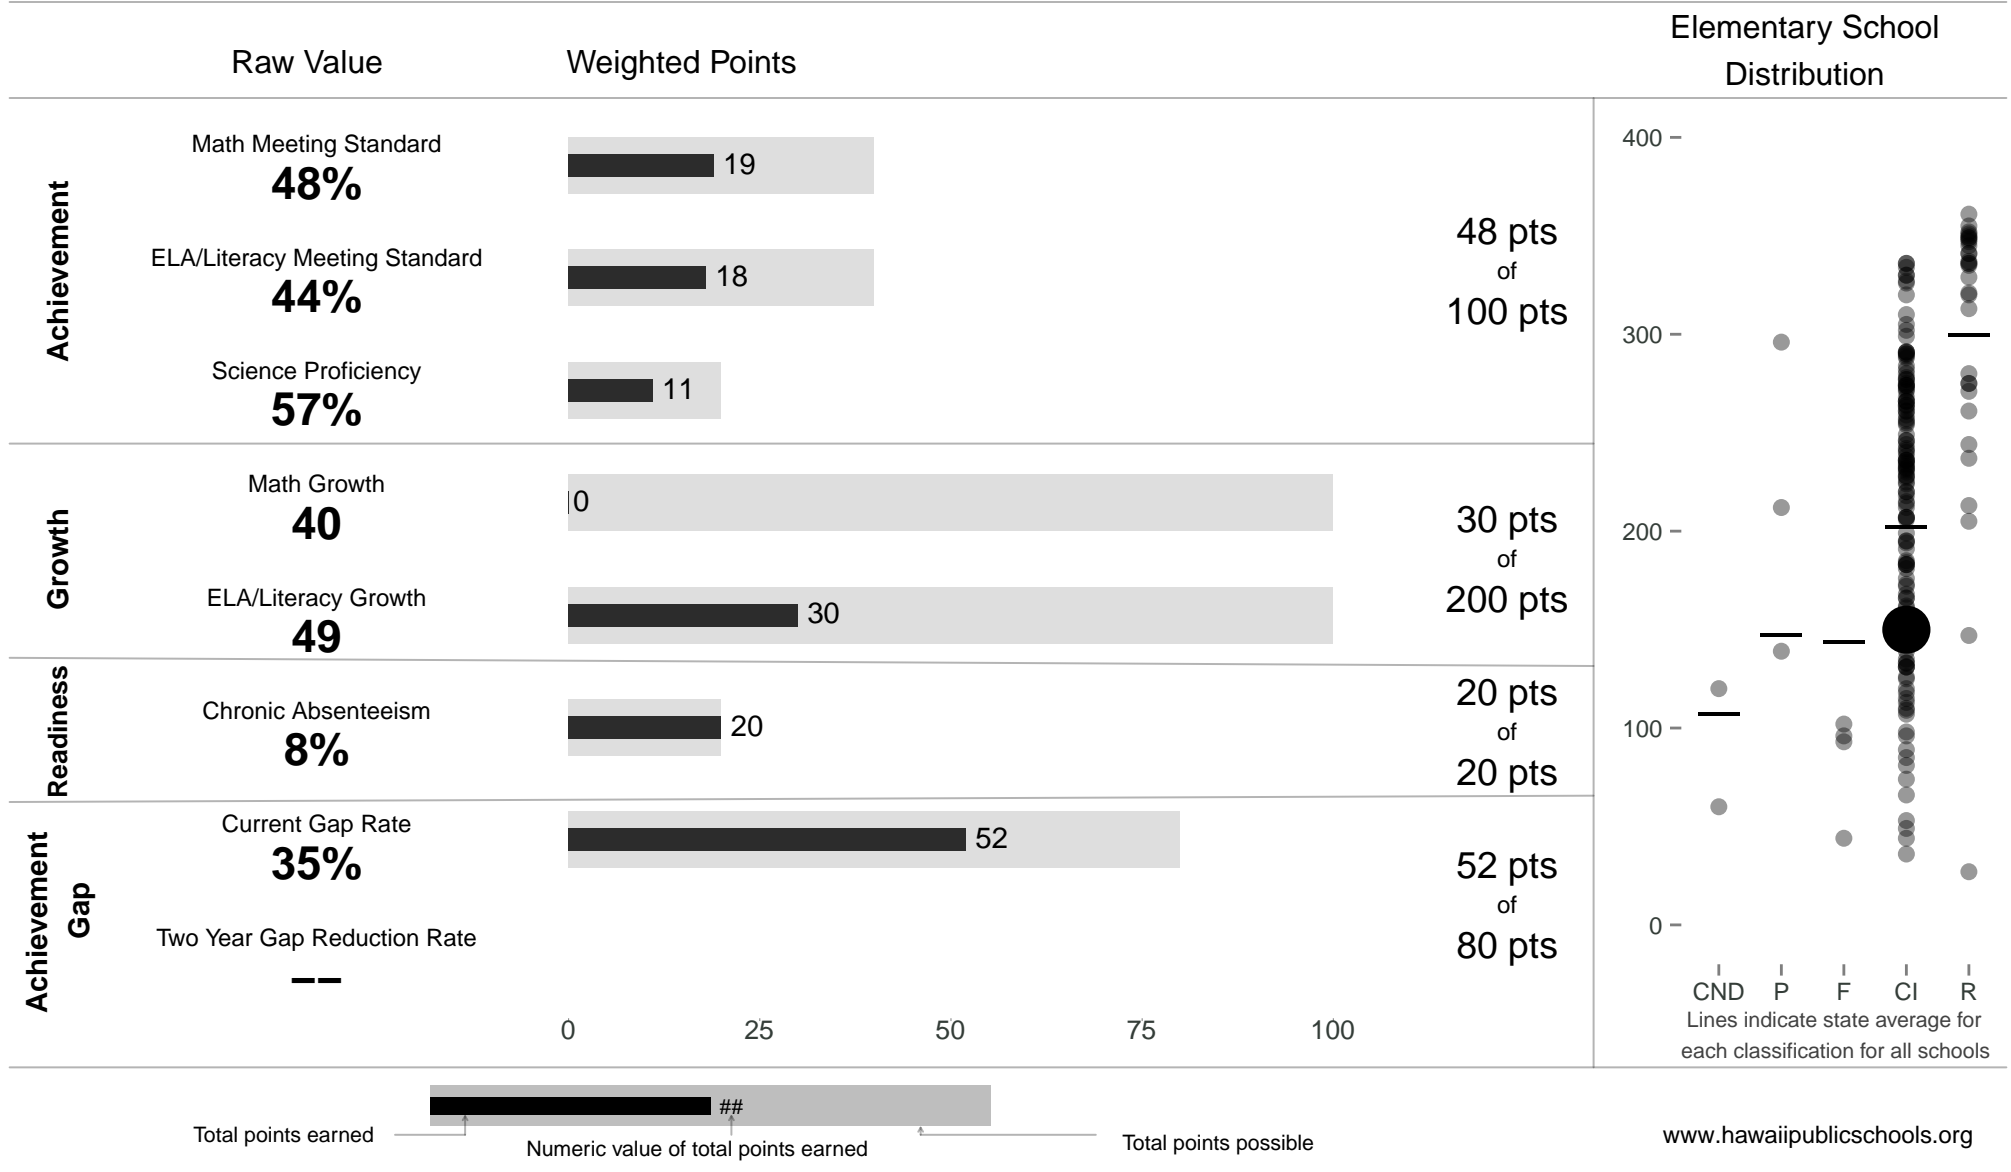

Lihikai Elementary

150 points of 400 points

School Year 2014–2015: Continuous Improvement

Trigger: None

School Year 2013–2014: Continuous Improvement

www.hawaiipublicschools.org

NOTE: Final display numbers are rounded, which may cause subtotals to appear to sum incorrectly. The total points value on the upper right is accurate.

Run Date: Tuesday, September 22, 2015