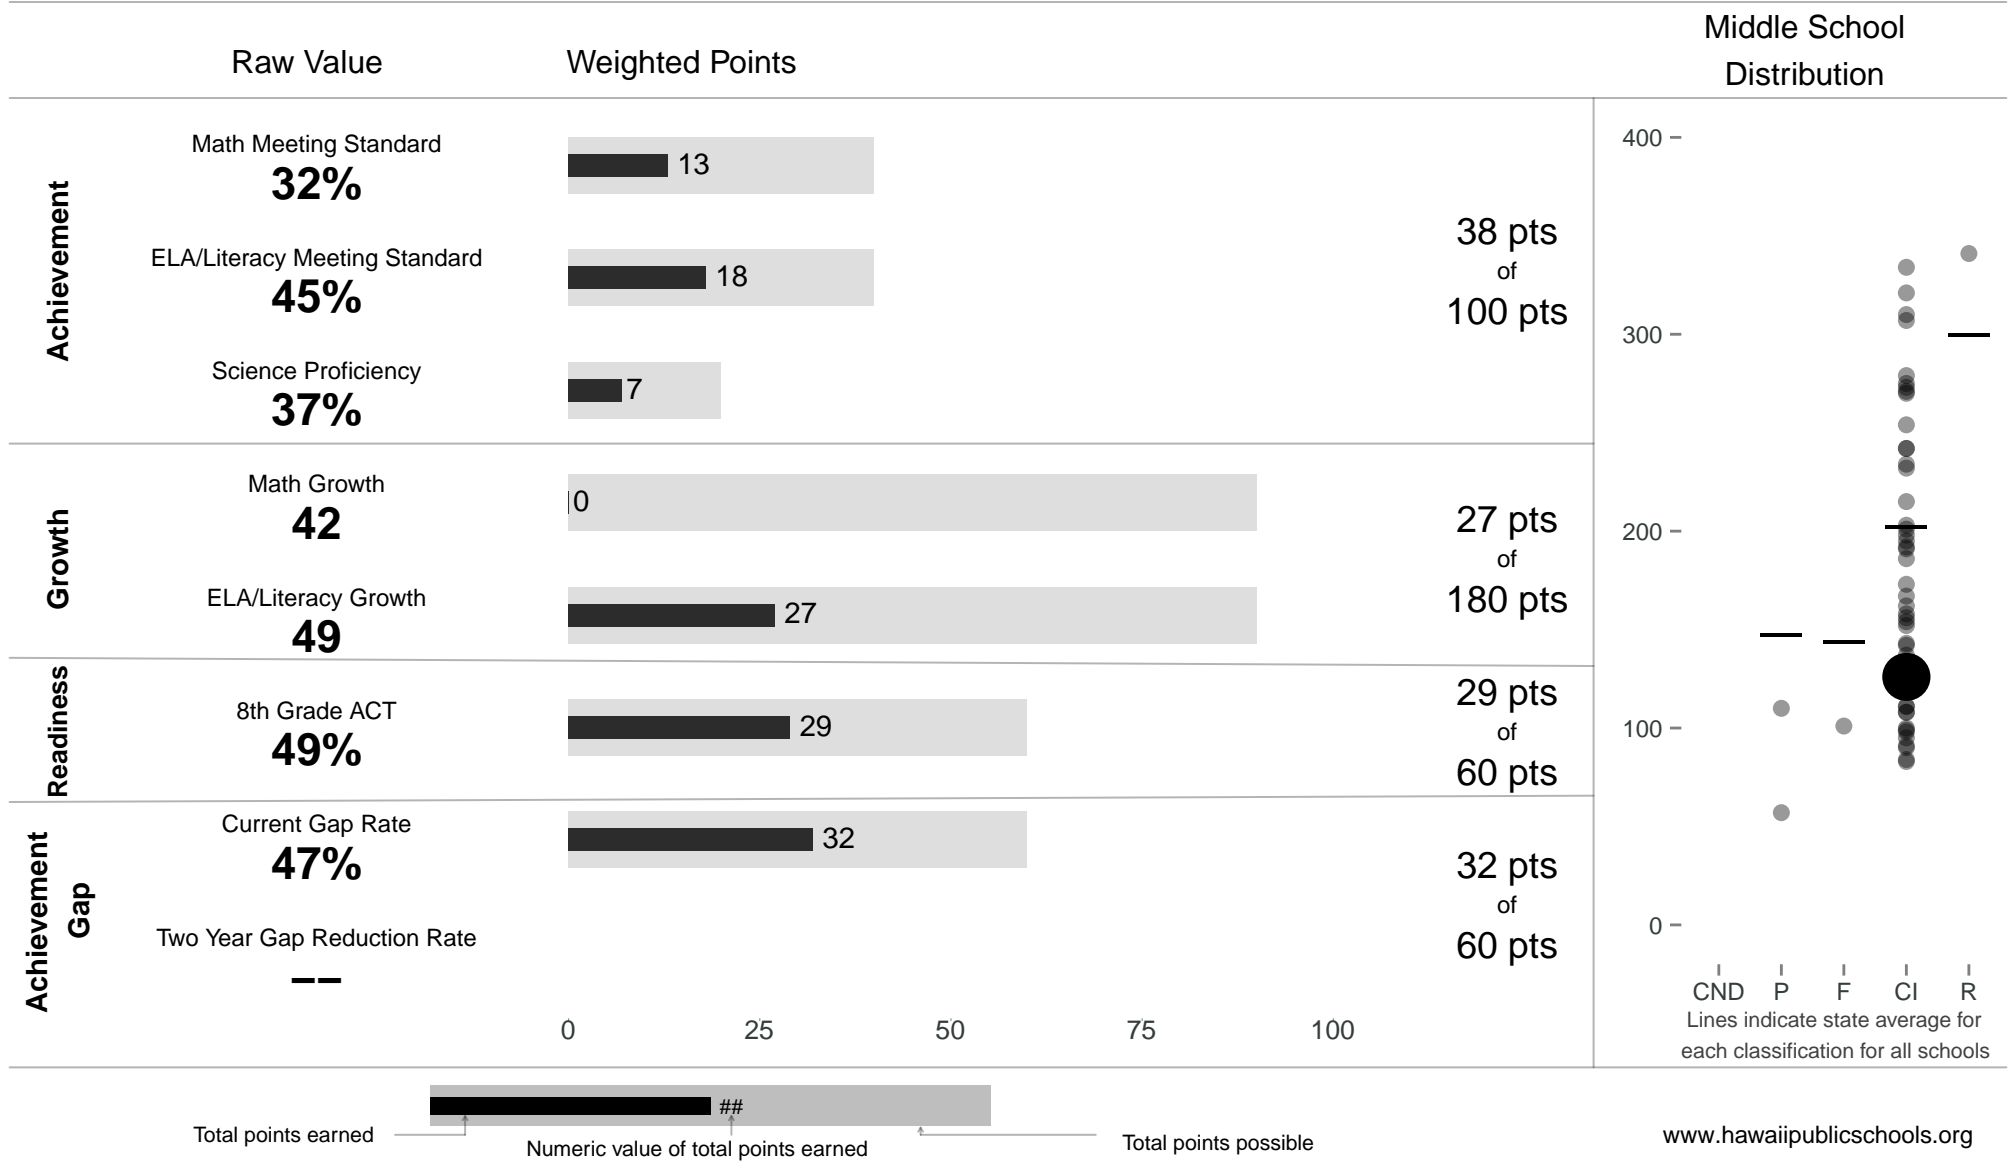

# Lokelani Intermediate

**126 points** of 400 points

School Year 2014–2015: Continuous Improvement

Trigger: None

School Year 2013–2014: Continuous Improvement

www.hawaiipublicschools.org

NOTE: Final display numbers are rounded, which may cause subtotals to appear to sum incorrectly. The total points value on the upper right is accurate.

Run Date: Tuesday, September 22, 2015