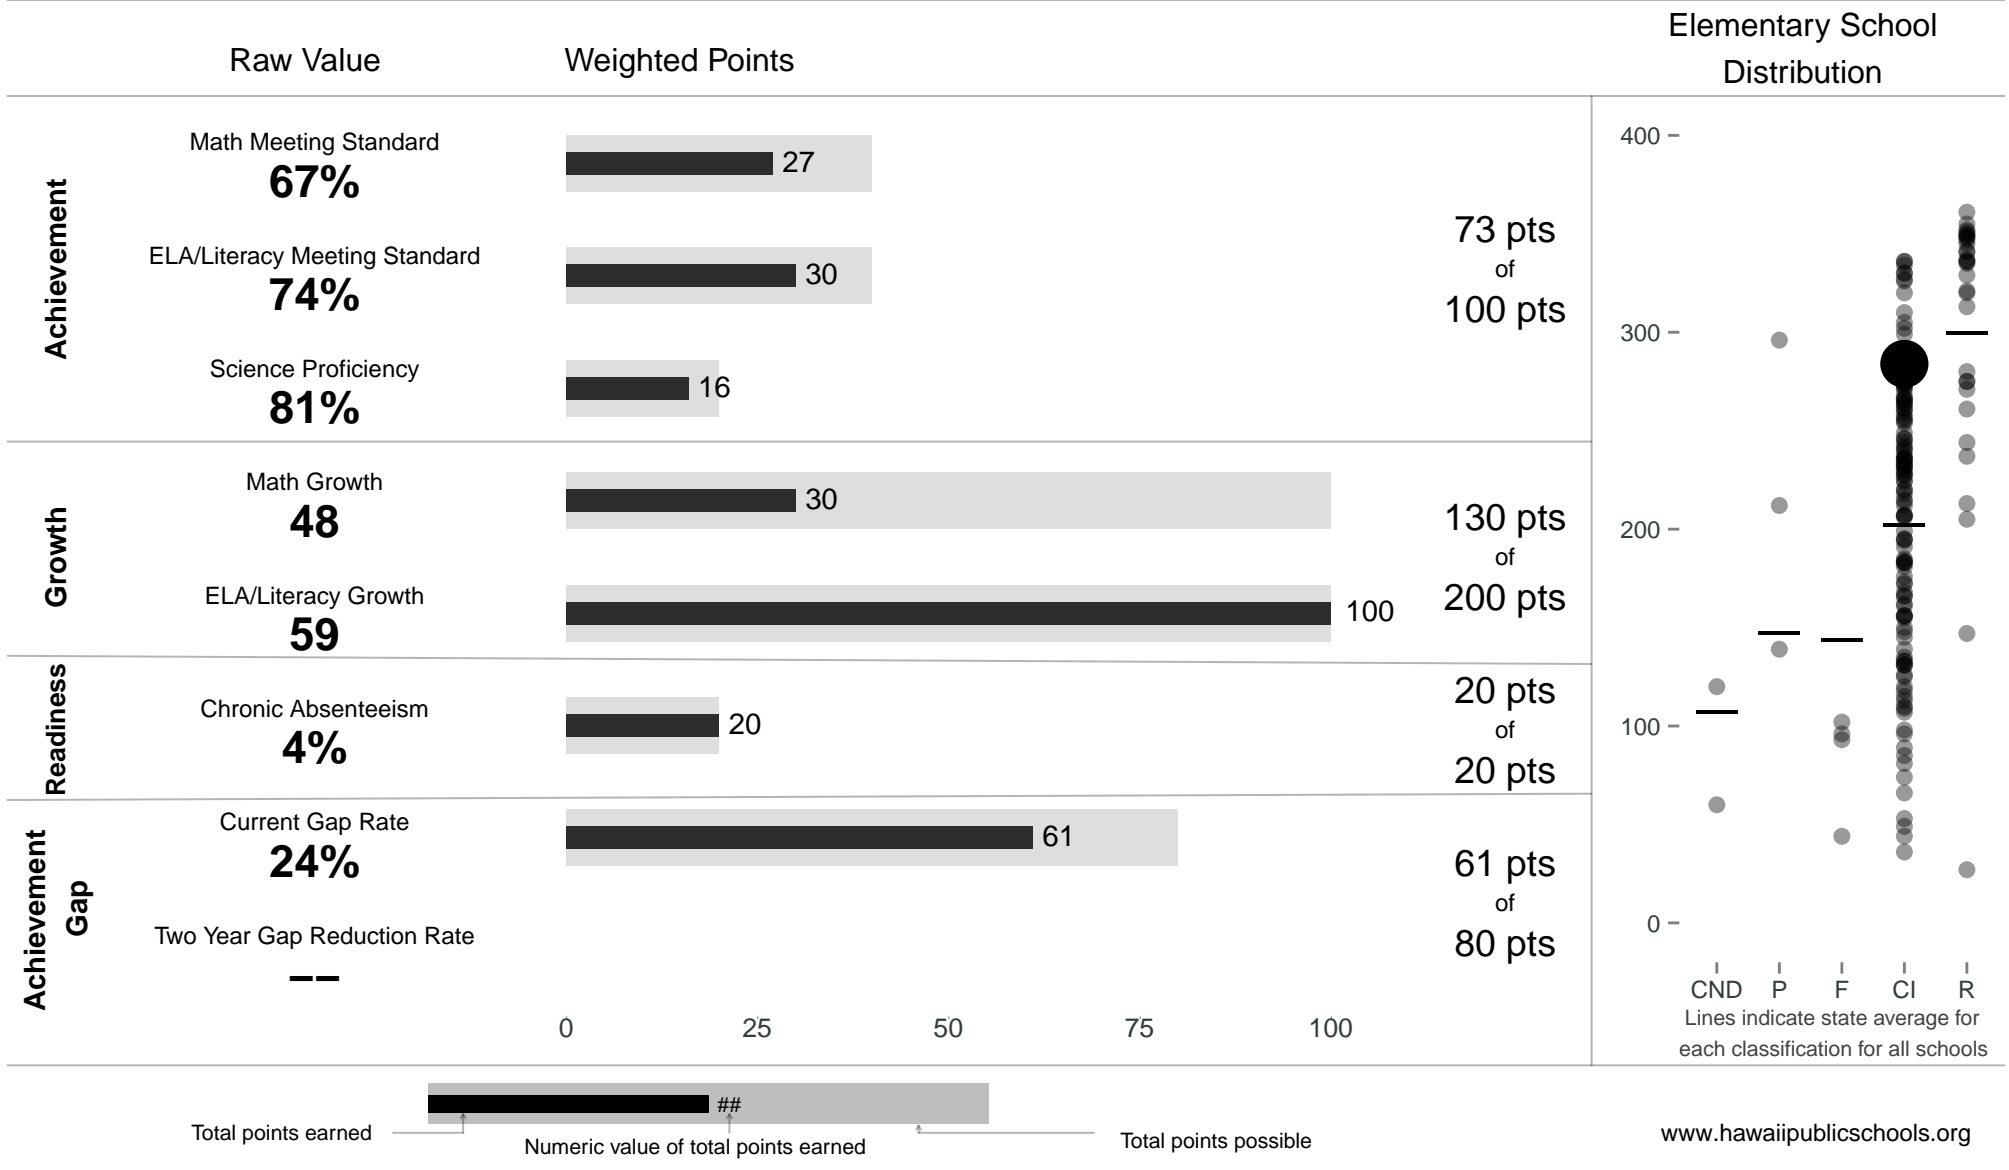

Maemae Elementary

284 points of 400 points

School Year 2014–2015: Continuous Improvement

Trigger: None

School Year 2013–2014: Continuous Improvement

NOTE: Final display numbers are rounded, which may cause subtotals to appear to sum incorrectly. The total points value on the upper right is accurate.