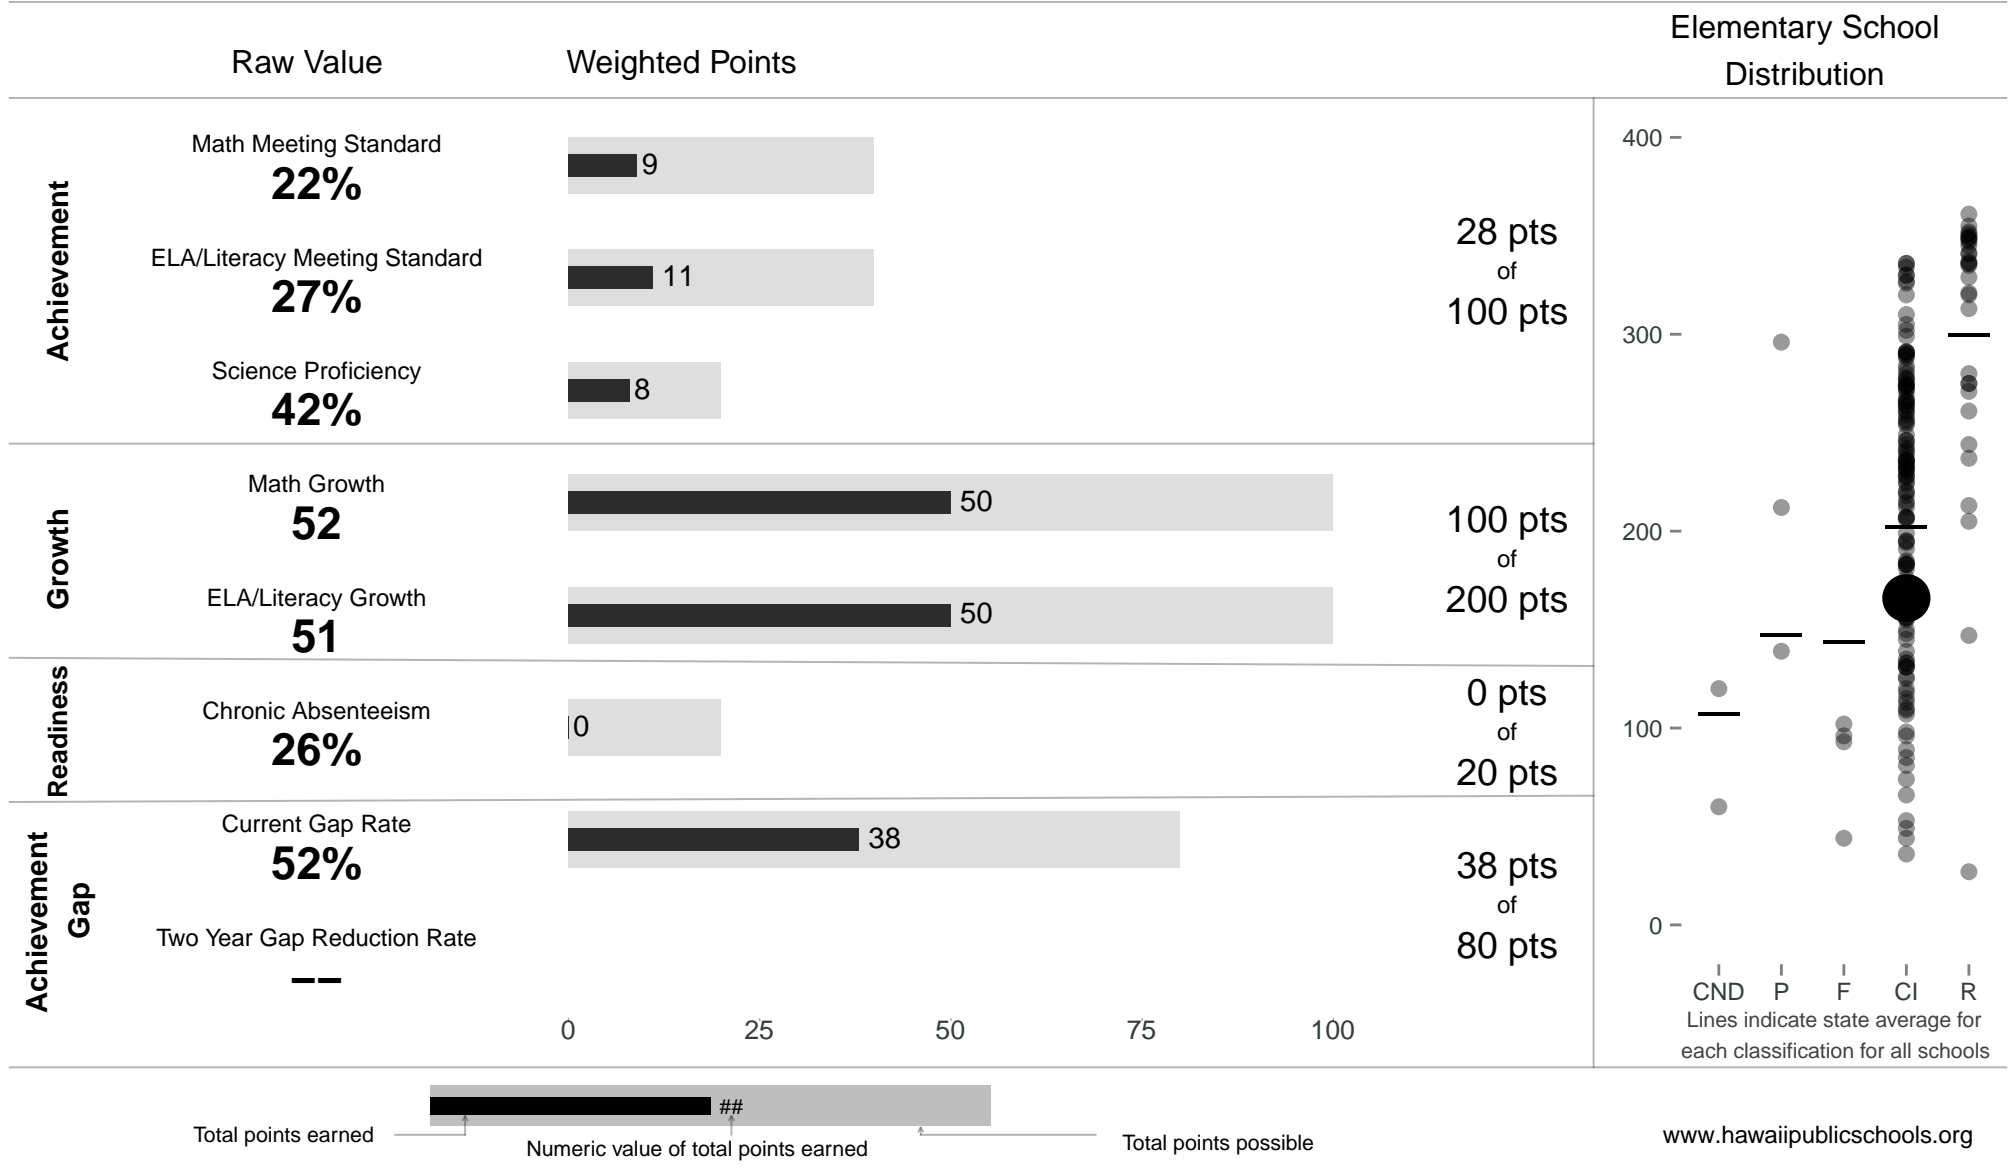

Makaha Elementary

166 points of 400 points

School Year 2014–2015: Continuous Improvement

Trigger: None

School Year 2013–2014: Continuous Improvement

www.hawaiipublicschools.org

NOTE: Final display numbers are rounded, which may cause subtotals to appear to sum incorrectly. The total points value on the upper right is accurate.

Run Date: Tuesday, September 22, 2015