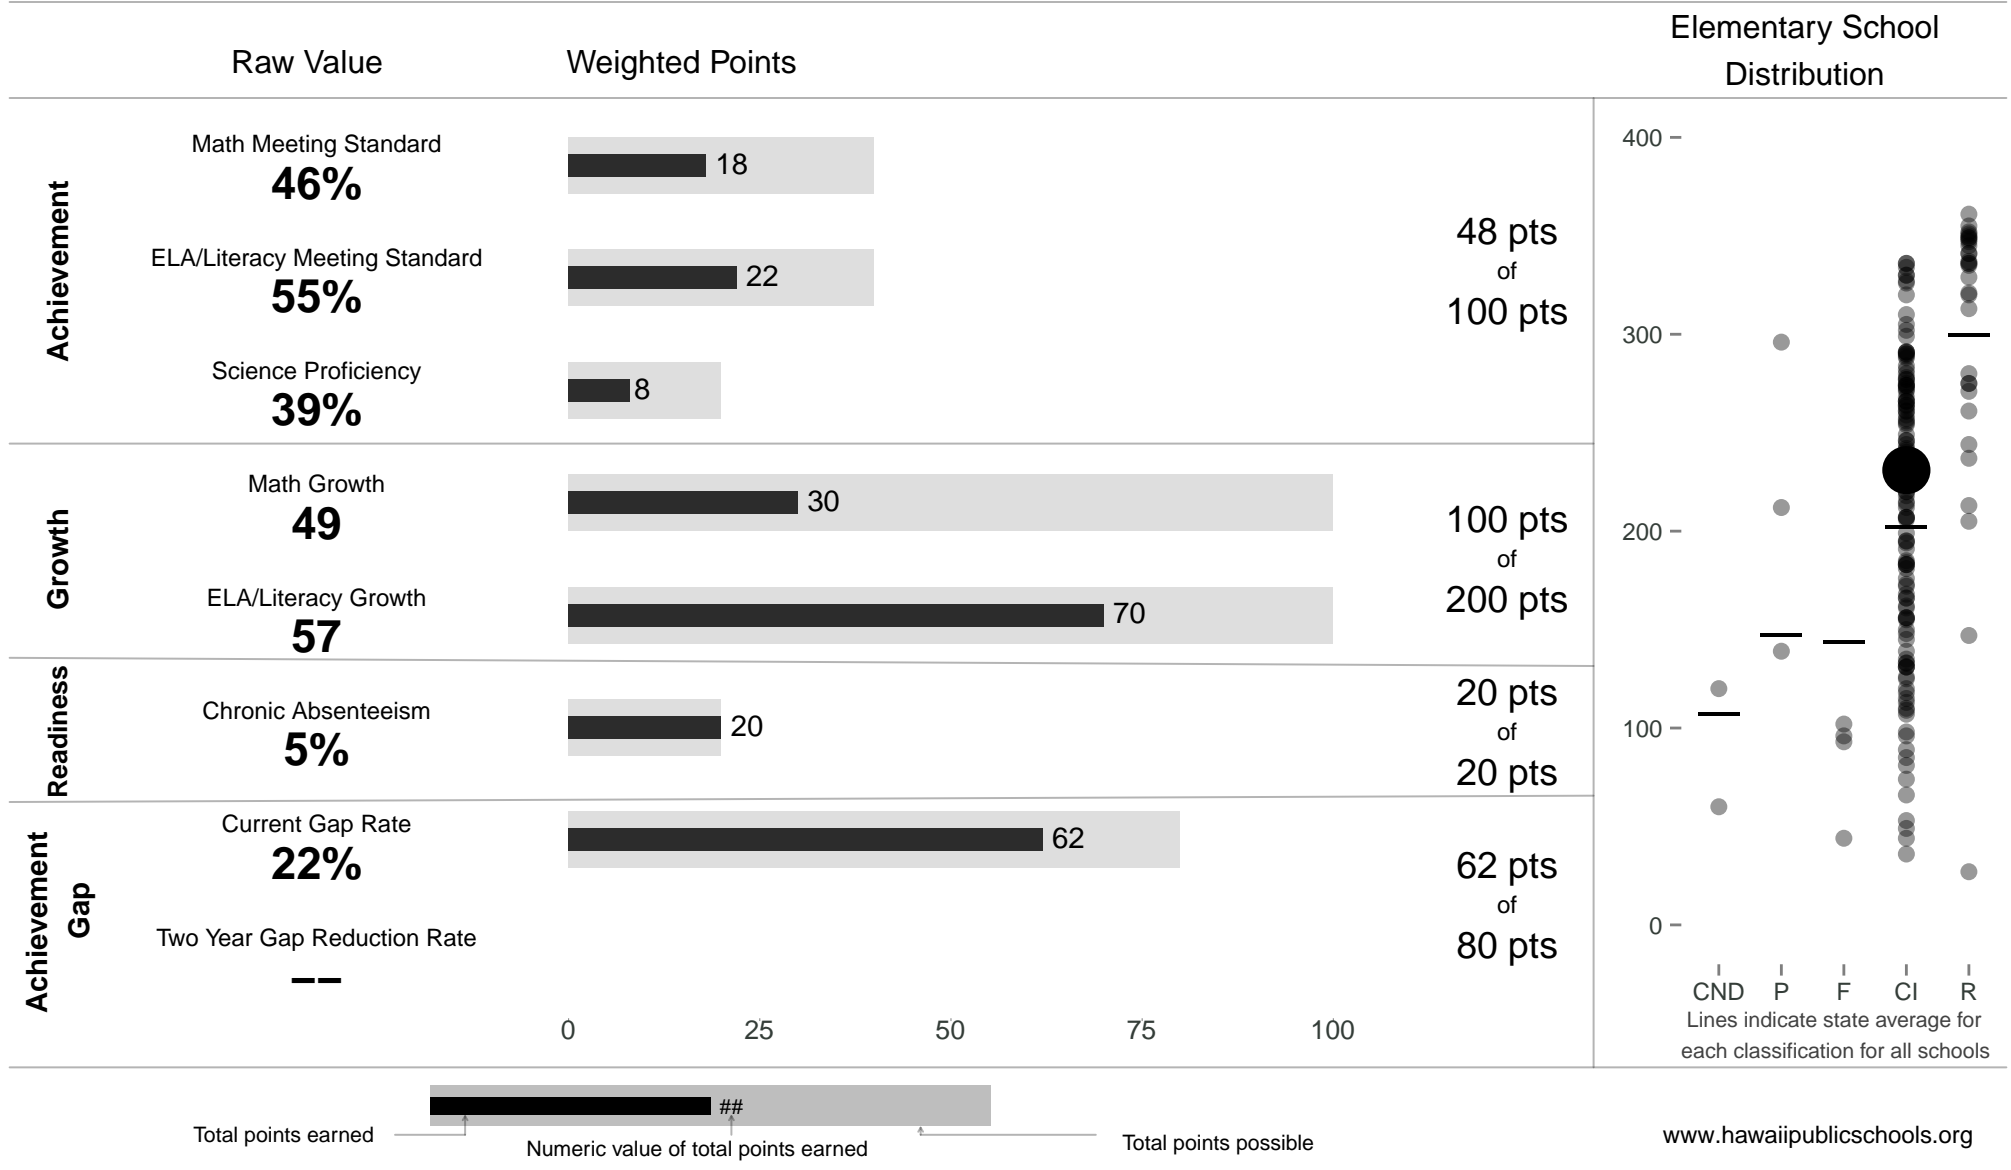

Makalapa Elementary

231 points of 400 points

School Year 2014–2015: Continuous Improvement

Trigger: None

School Year 2013–2014: Continuous Improvement

NOTE: Final display numbers are rounded, which may cause subtotals to appear to sum incorrectly. The total points value on the upper right is accurate.