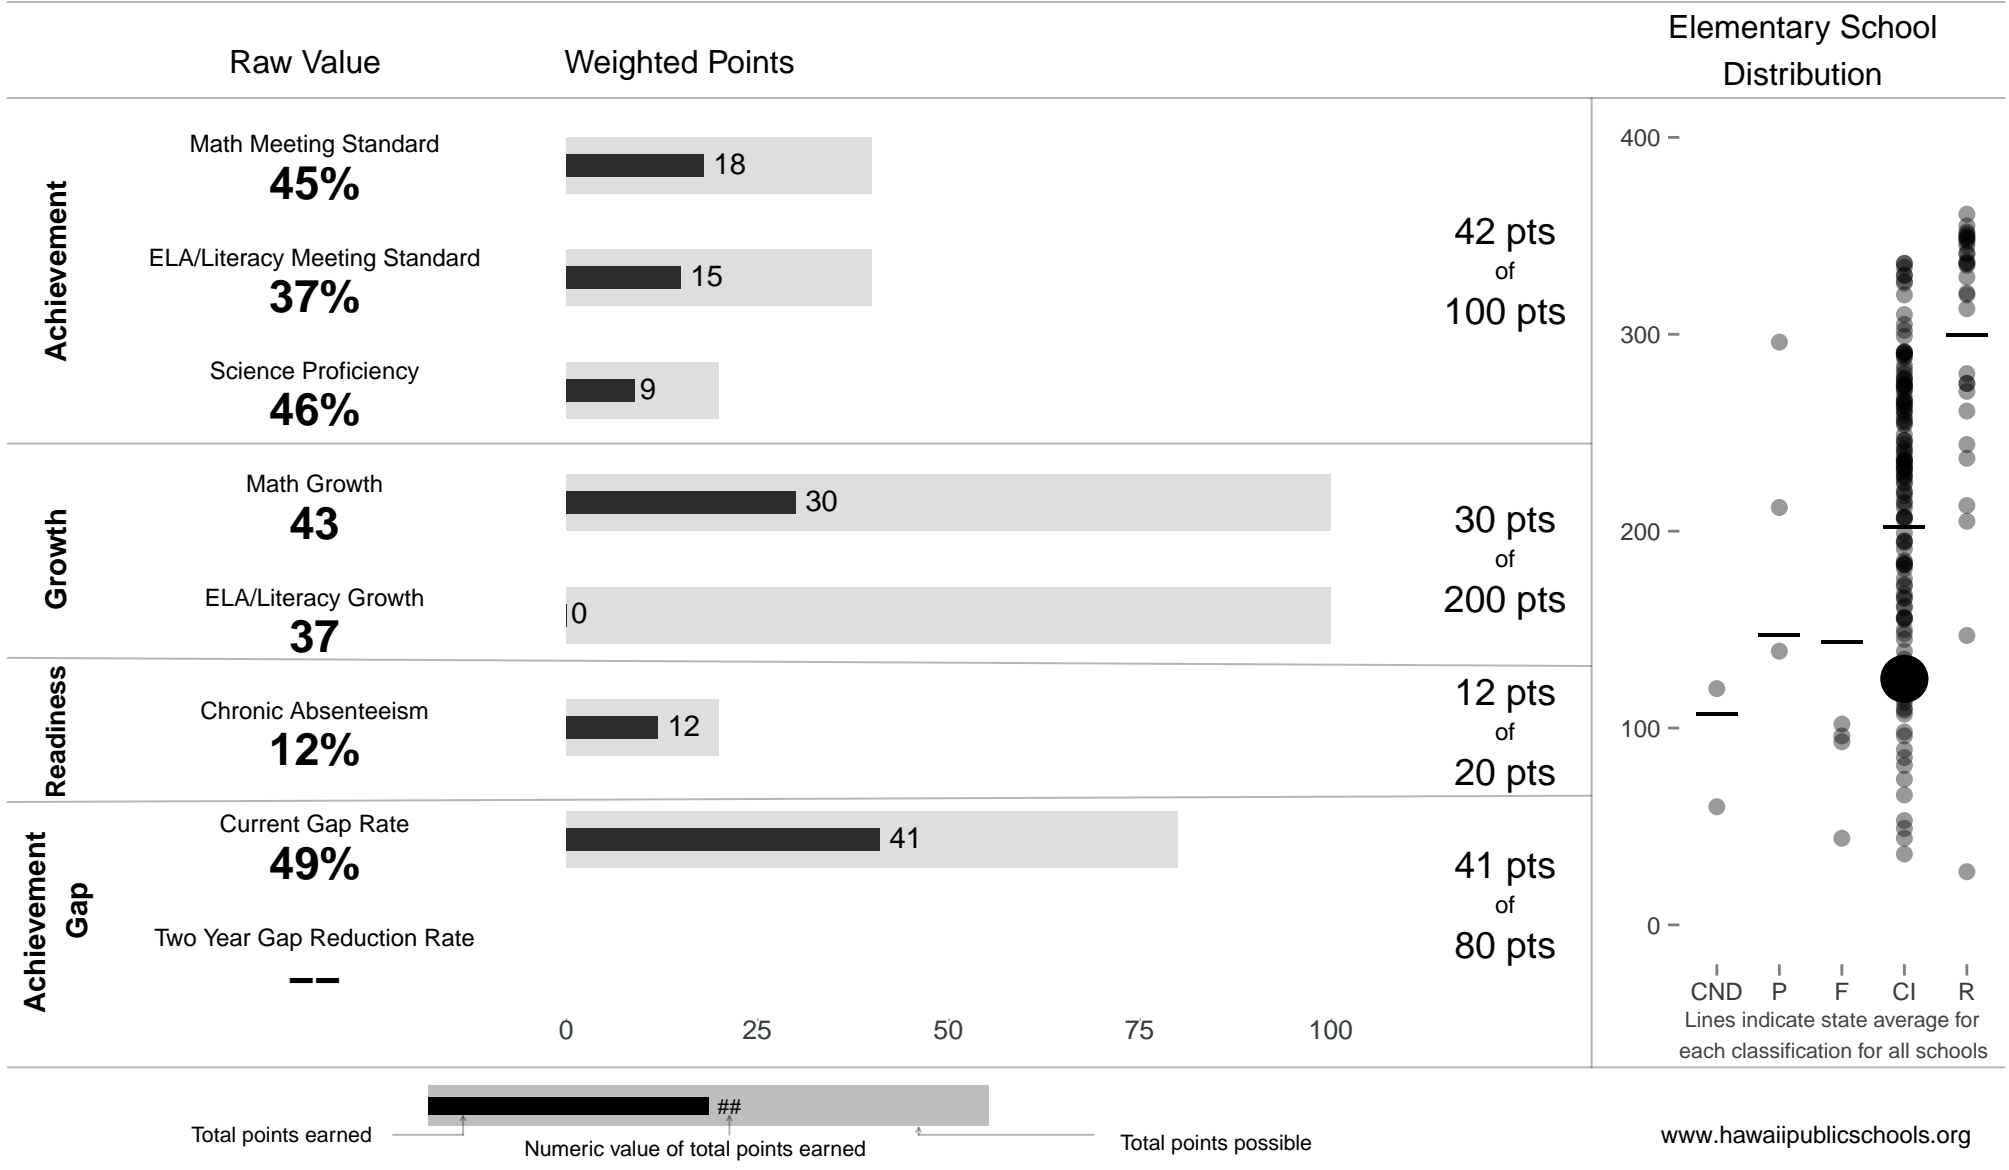

# Makawao Elementary

**125 points** of 400 points

School Year 2014–2015: Continuous Improvement

Trigger: None

School Year 2013–2014: Continuous Improvement

www.hawaiipublicschools.org

NOTE: Final display numbers are rounded, which may cause subtotals to appear to sum incorrectly. The total points value on the upper right is accurate.

Run Date: Tuesday, September 22, 2015