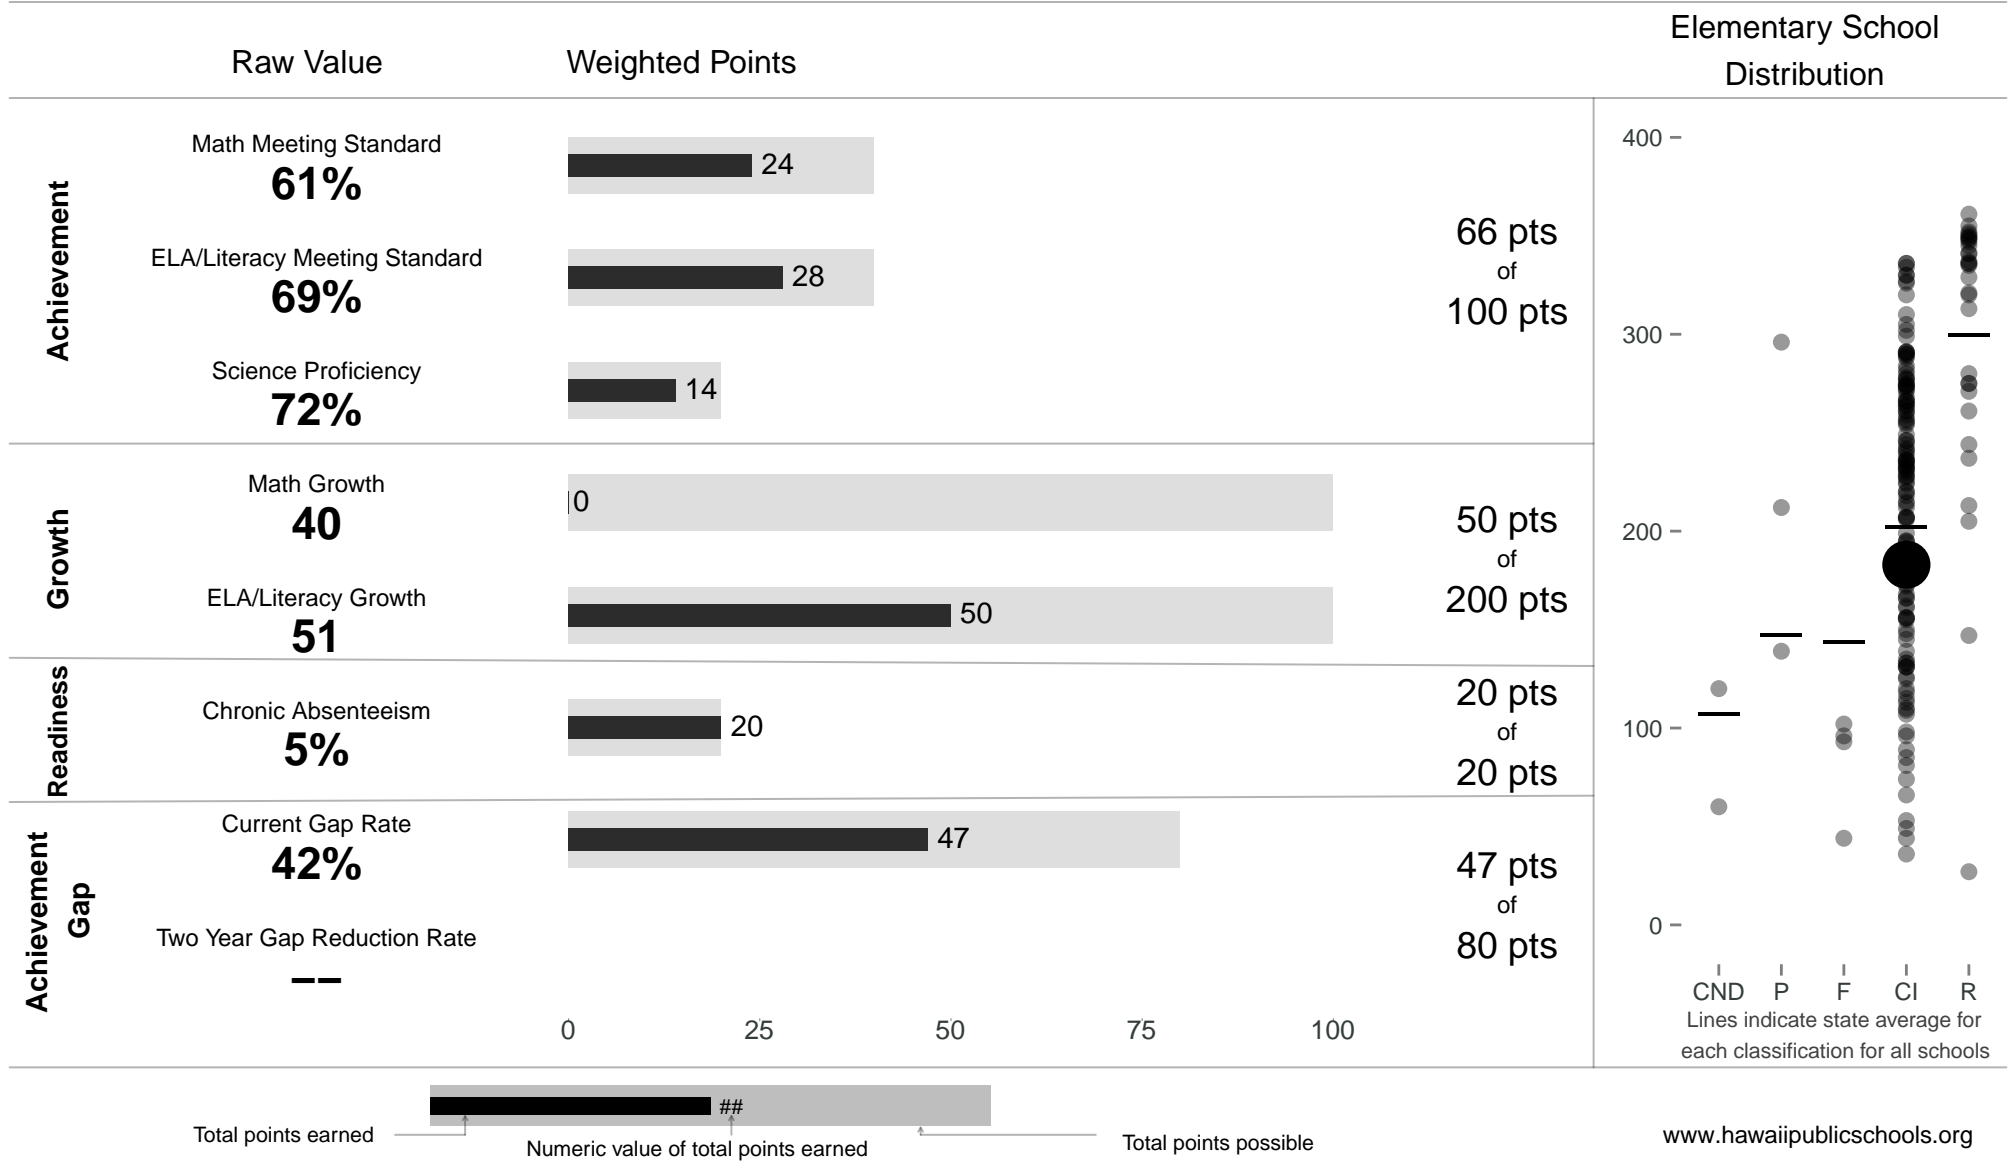

Manana Elementary

183 points of 400 points

School Year 2014–2015: Continuous Improvement

Trigger: None

School Year 2013–2014: Continuous Improvement

NOTE: Final display numbers are rounded, which may cause subtotals to appear to sum incorrectly. The total points value on the upper right is accurate.