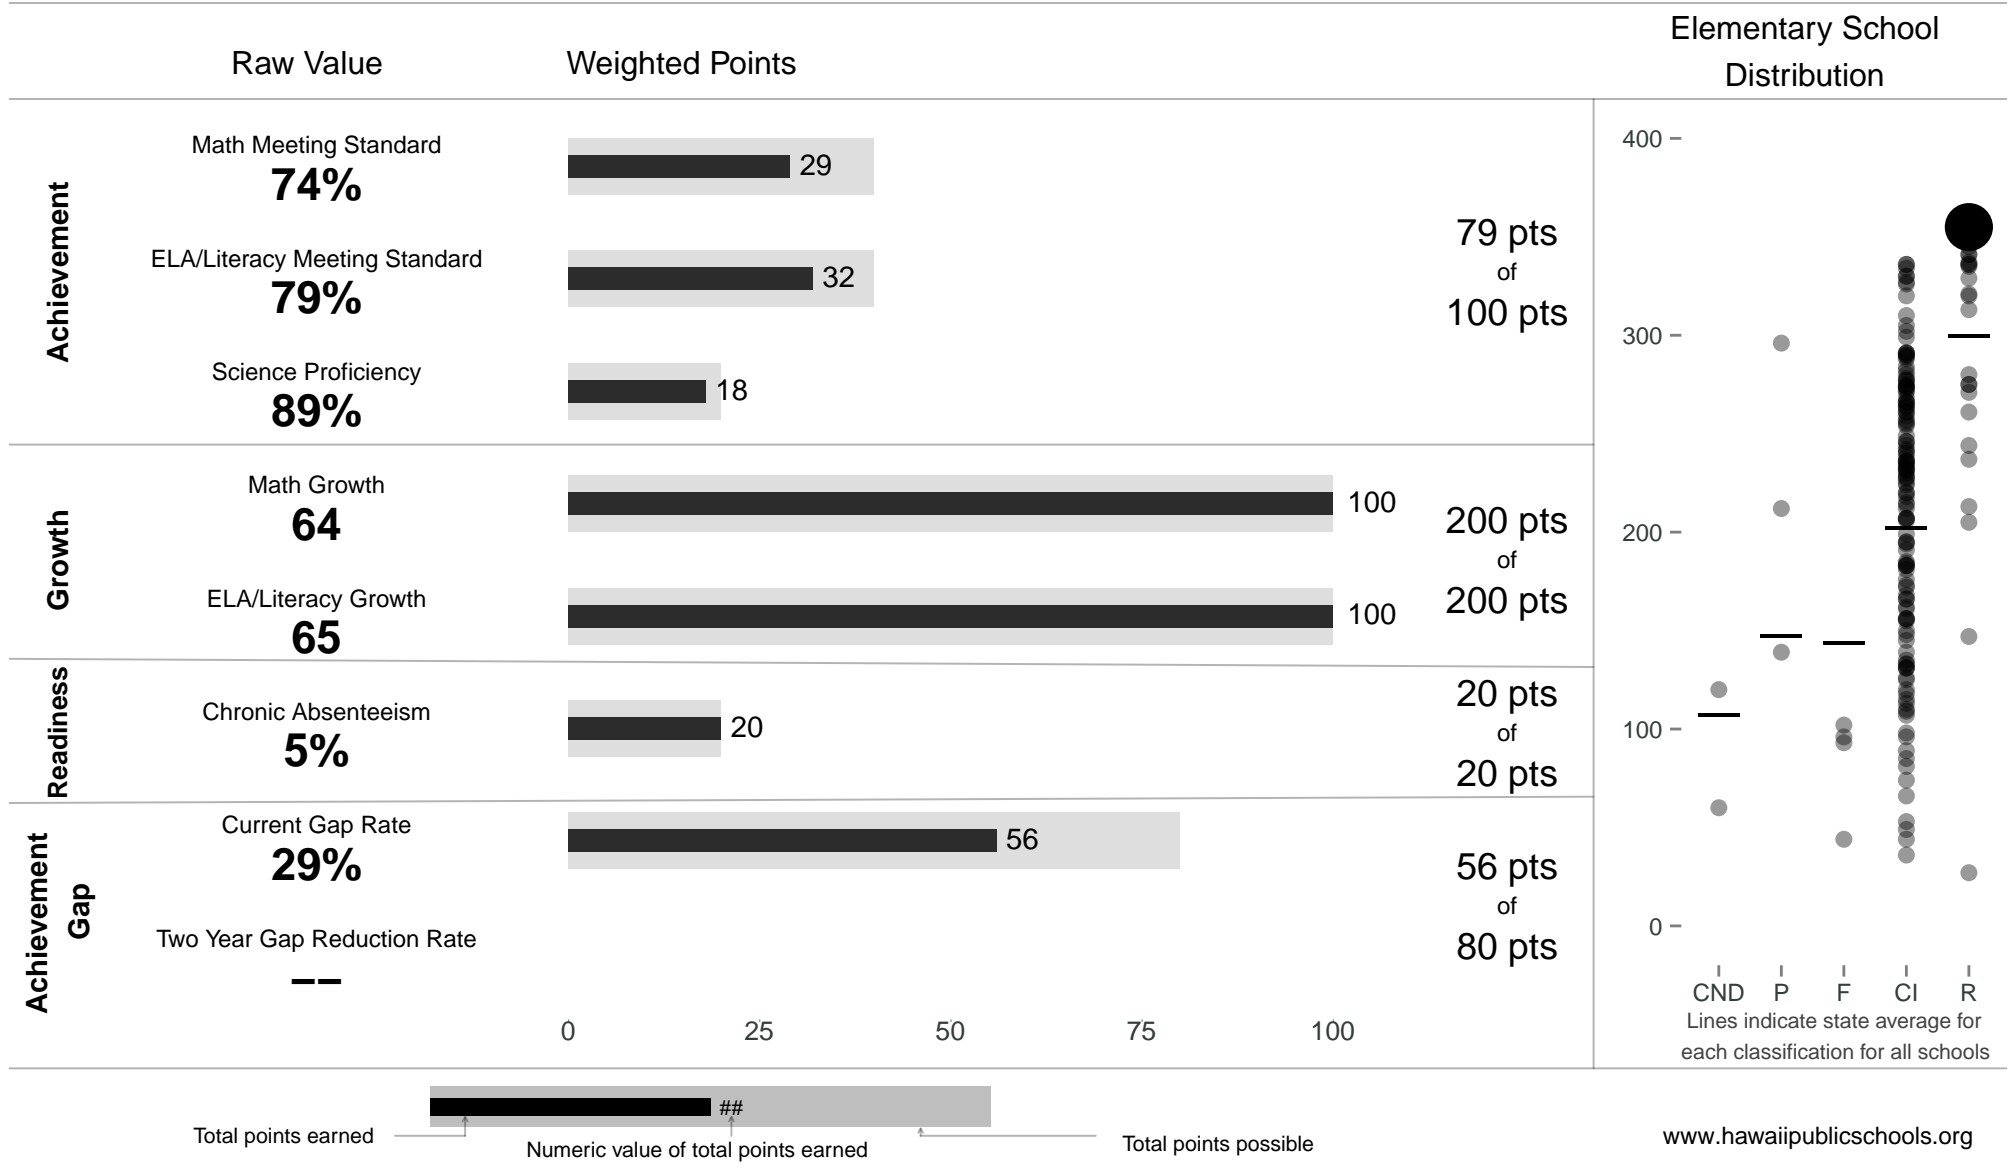

Manoa Elementary

School Year 2014–2015: Recognition

School Year 2013–2014: Recognition

355 points of 400 points

Trigger: High–Performing

www.hawaiipublicschools.org

NOTE: Final display numbers are rounded, which may cause subtotals to appear to sum incorrectly. The total points value on the upper right is accurate.

Run Date: Tuesday, September 22, 2015