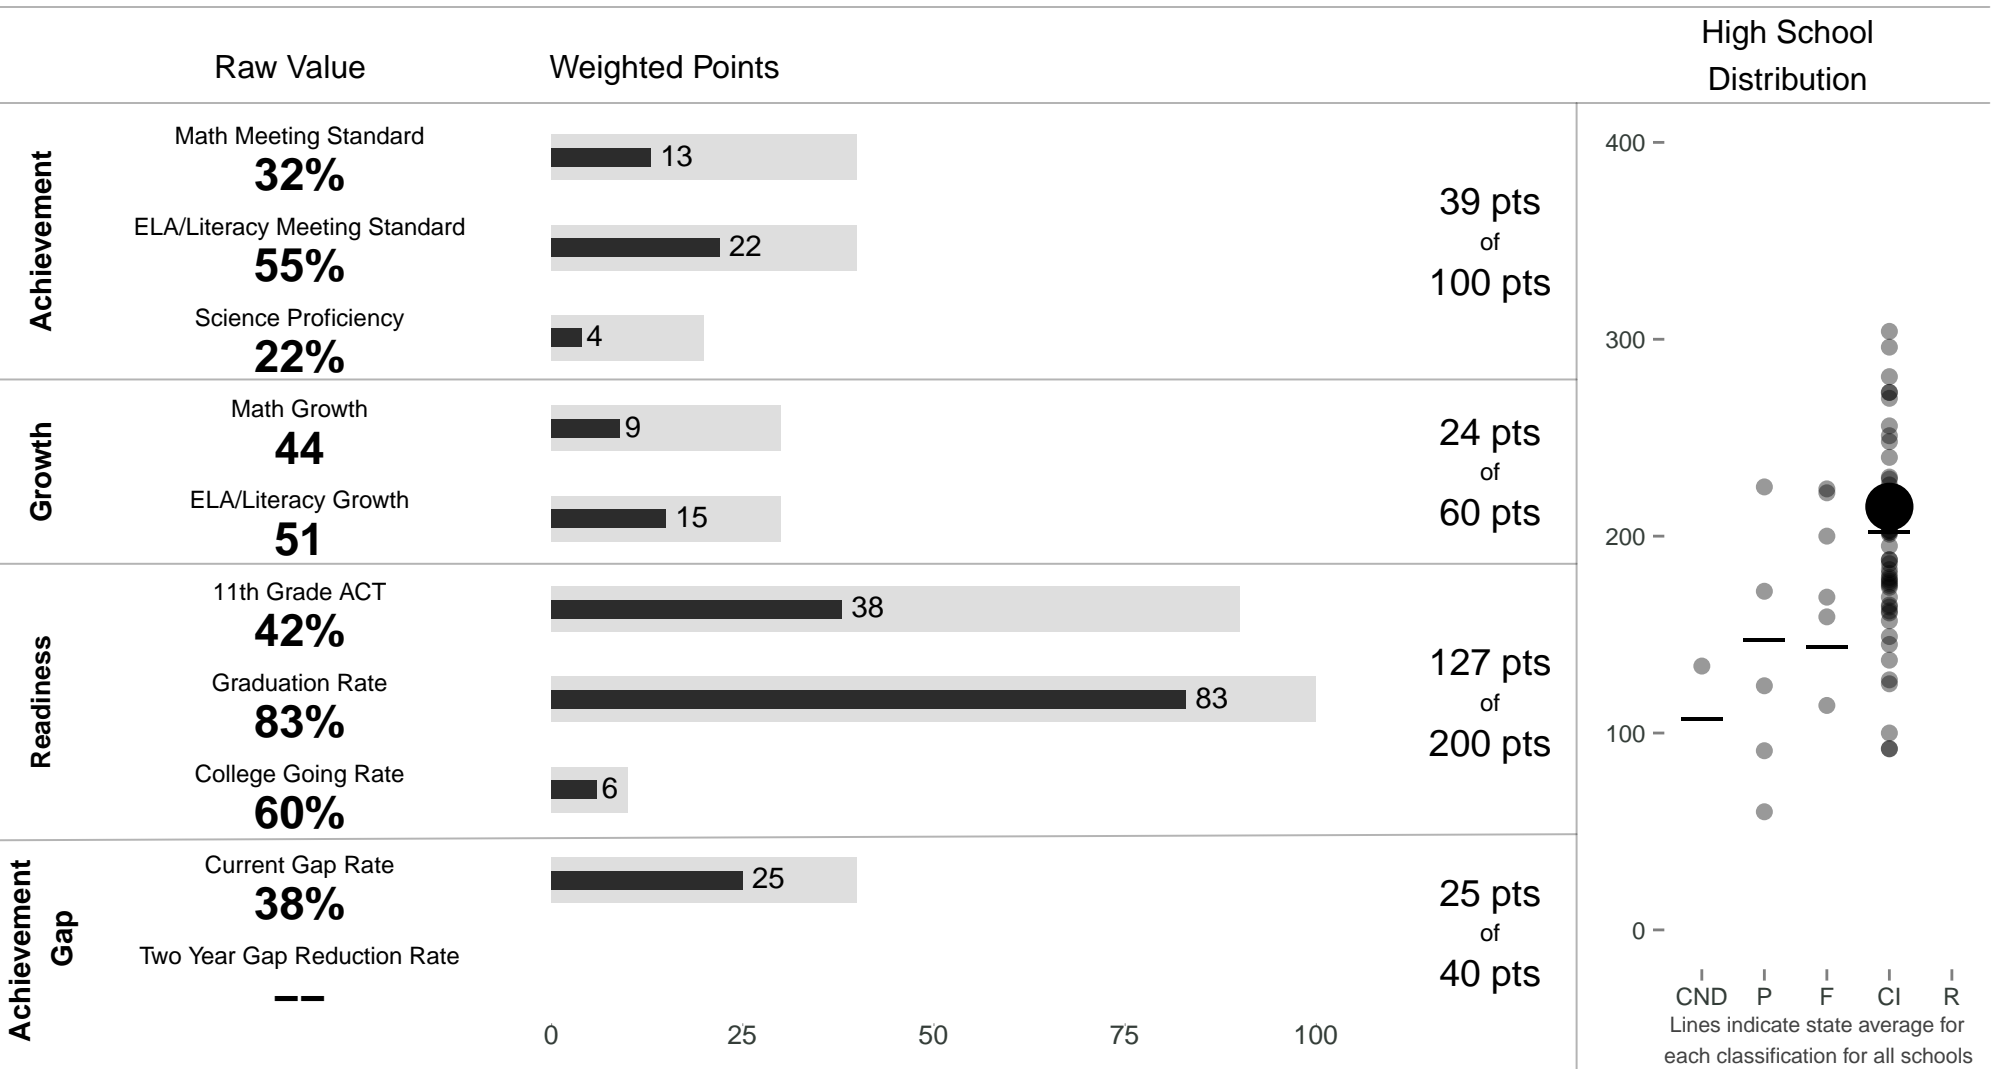

Maui High

215 points of 400 points

School Year 2014–2015: Continuous Improvement

Trigger: None

www.hawaiipublicschools.org

NOTE: Final display numbers are rounded, which may cause subtotals to appear to sum incorrectly. The total points value on the upper right is accurate.