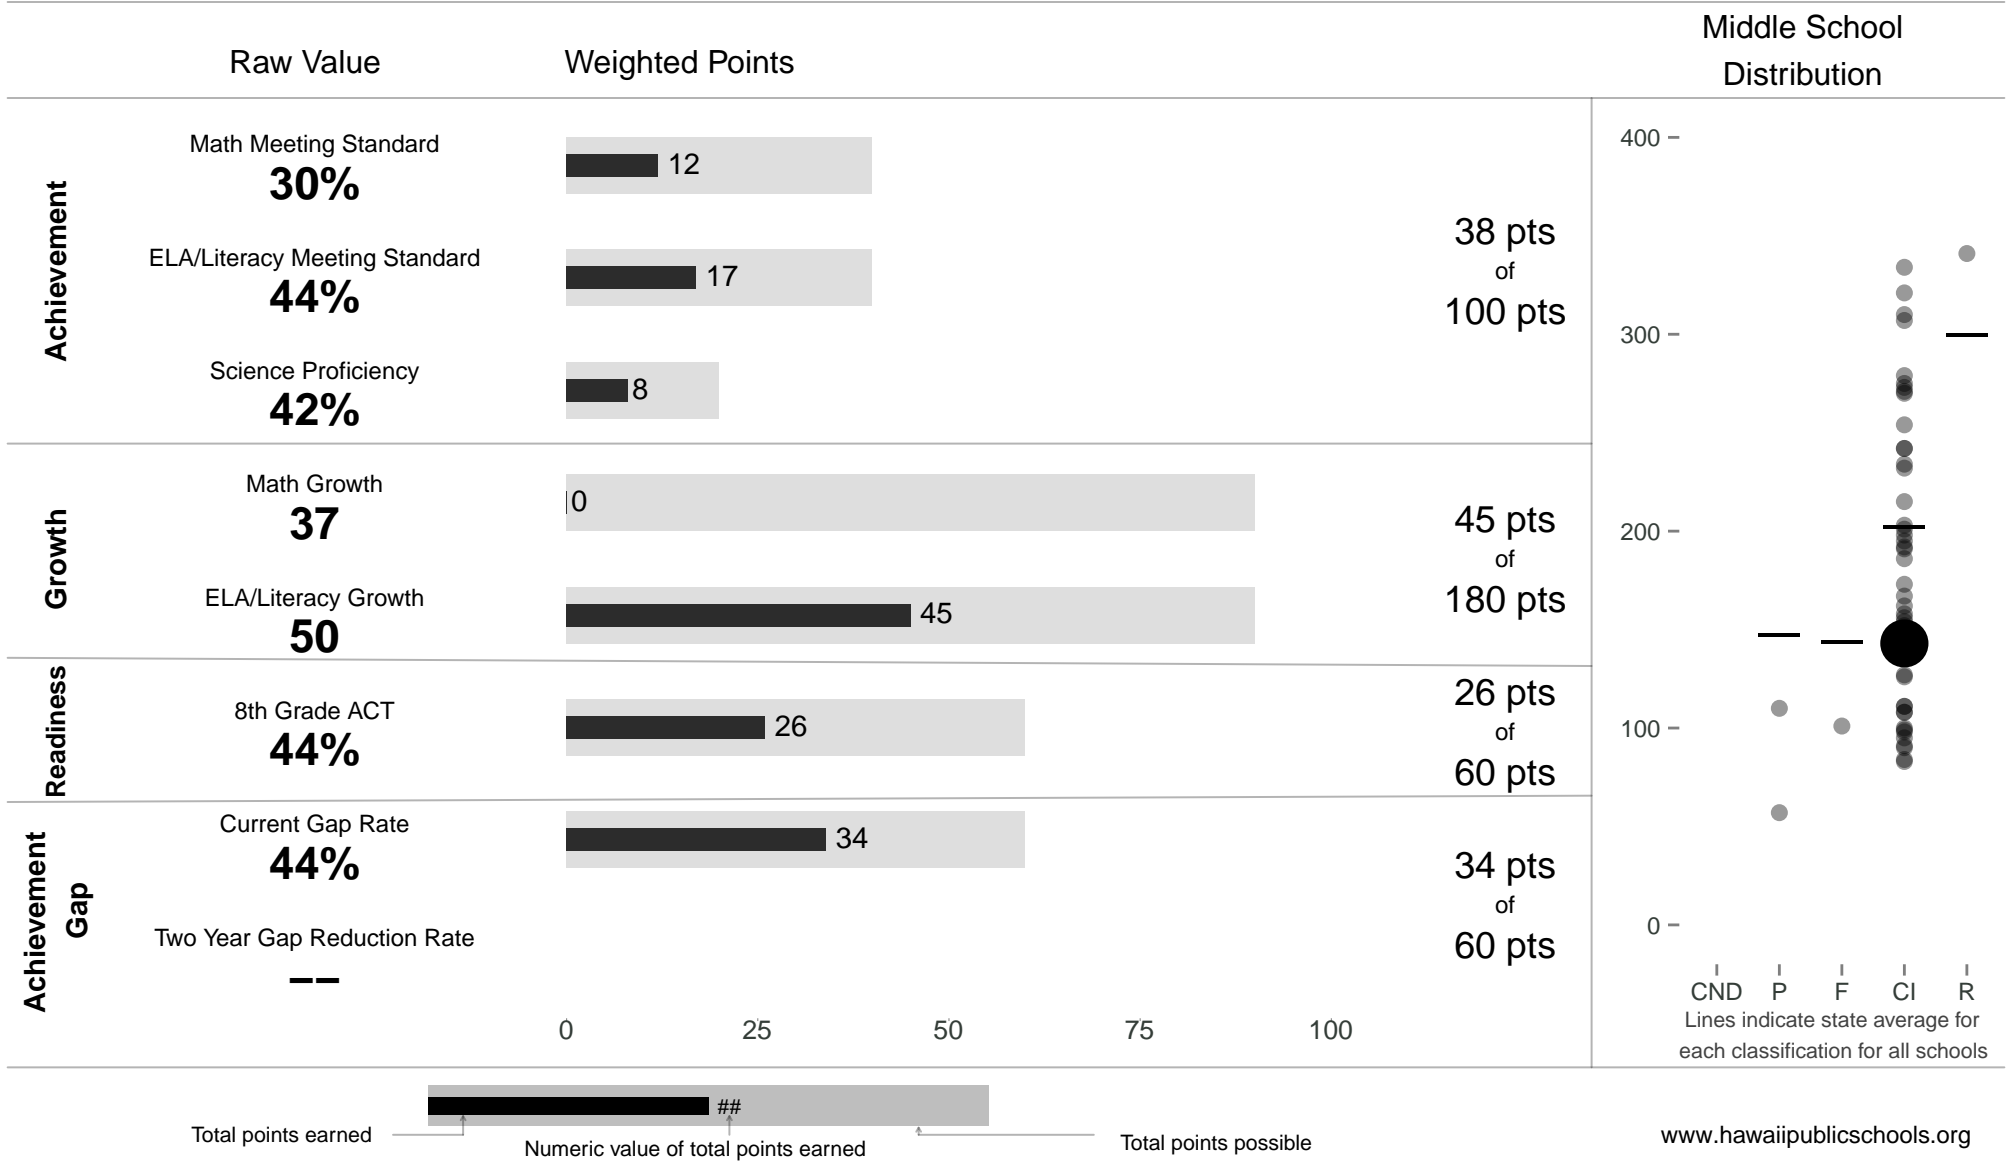

Maui Waena Intermediate

143 points of 400 points

School Year 2014–2015: Continuous Improvement

Trigger: None

School Year 2013–2014: Continuous Improvement

www.hawaiipublicschools.org

NOTE: Final display numbers are rounded, which may cause subtotals to appear to sum incorrectly. The total points value on the upper right is accurate.

Run Date: Tuesday, September 22, 2015