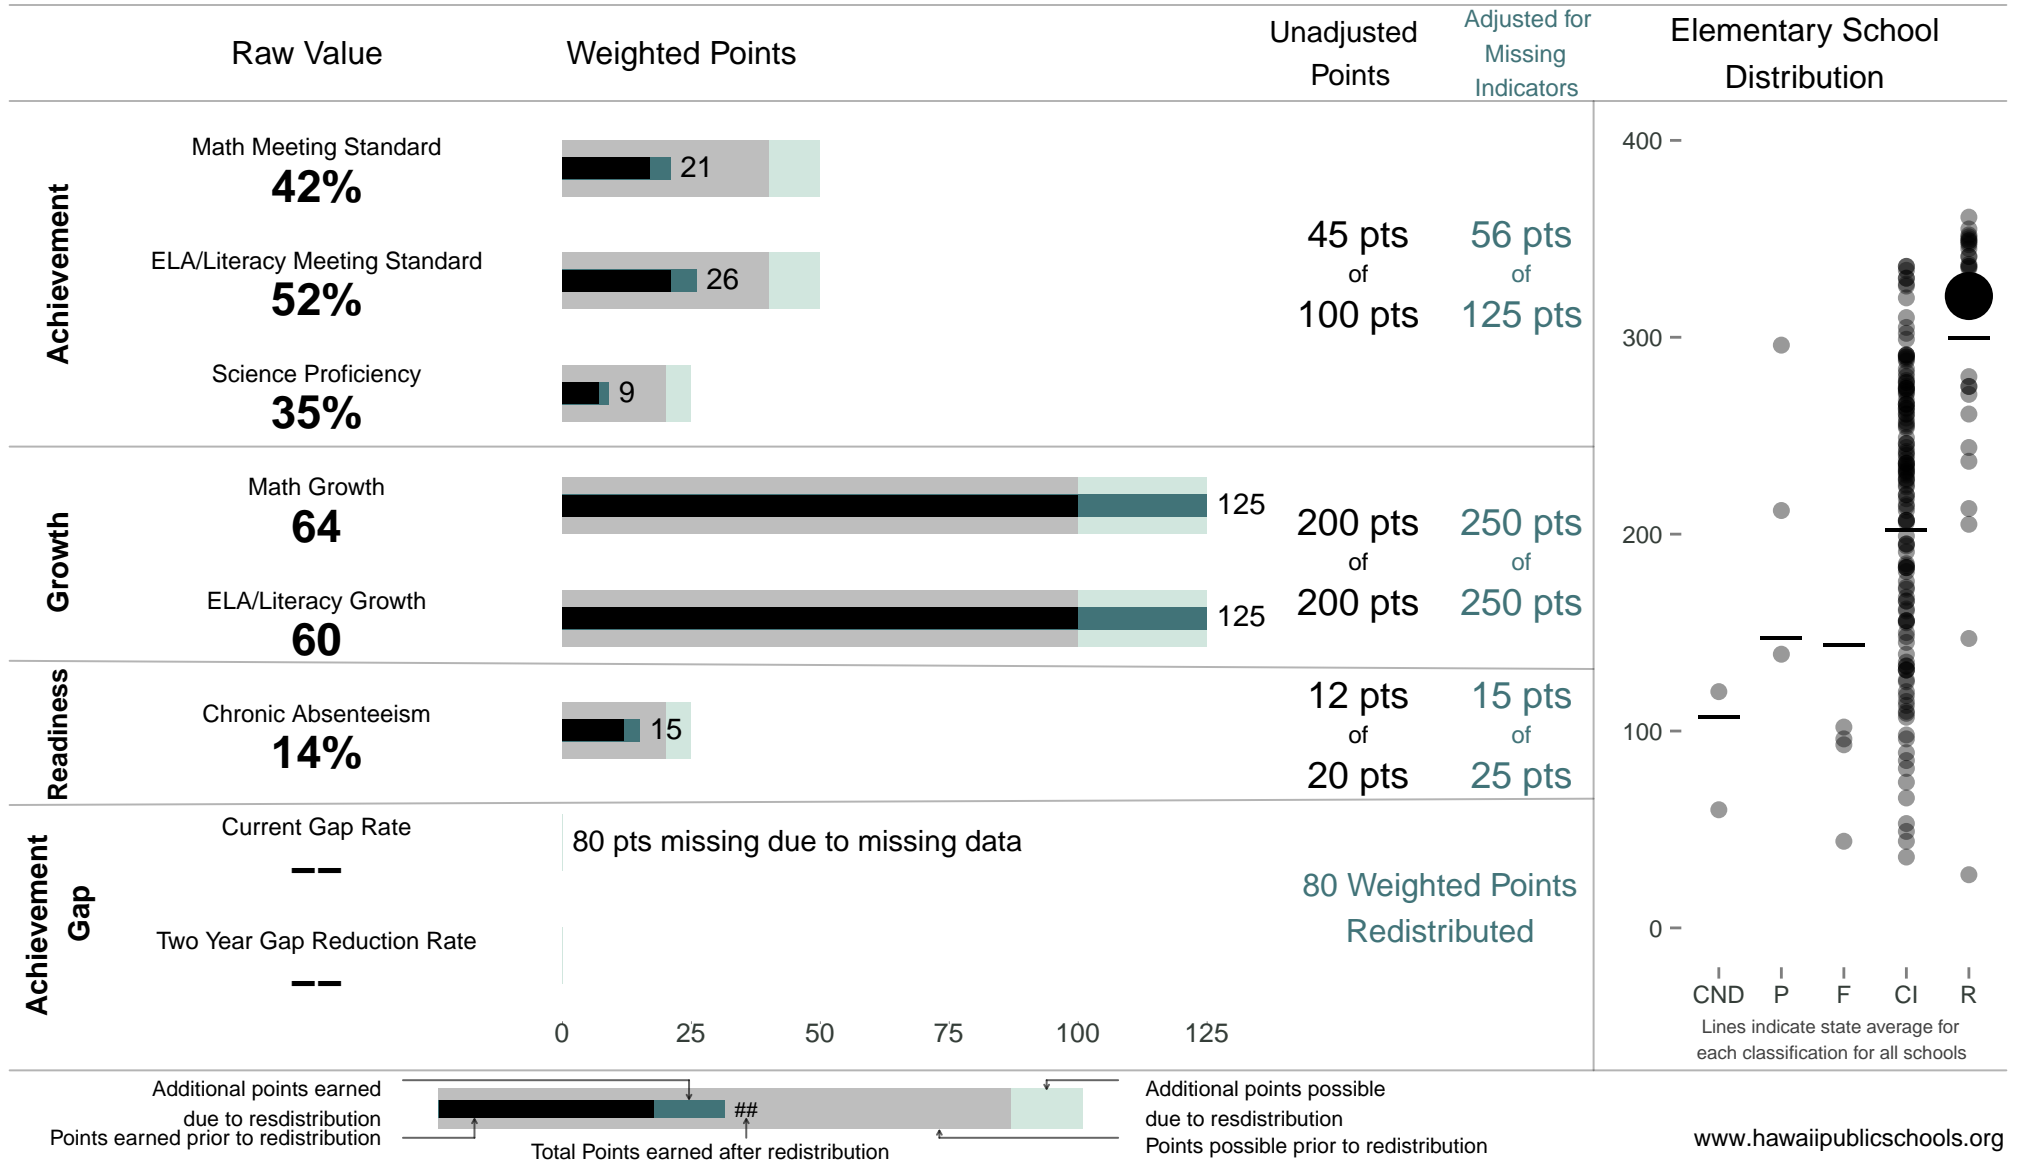

Maunaloa Elementary

321 points of 400 points

School Year 2014–2015: Recognition

Trigger: Carry Over

School Year 2013–2014: Recognition

NOTE: Final display numbers are rounded, which may cause subtotals to appear to sum incorrectly. The total points value on the upper right is accurate.