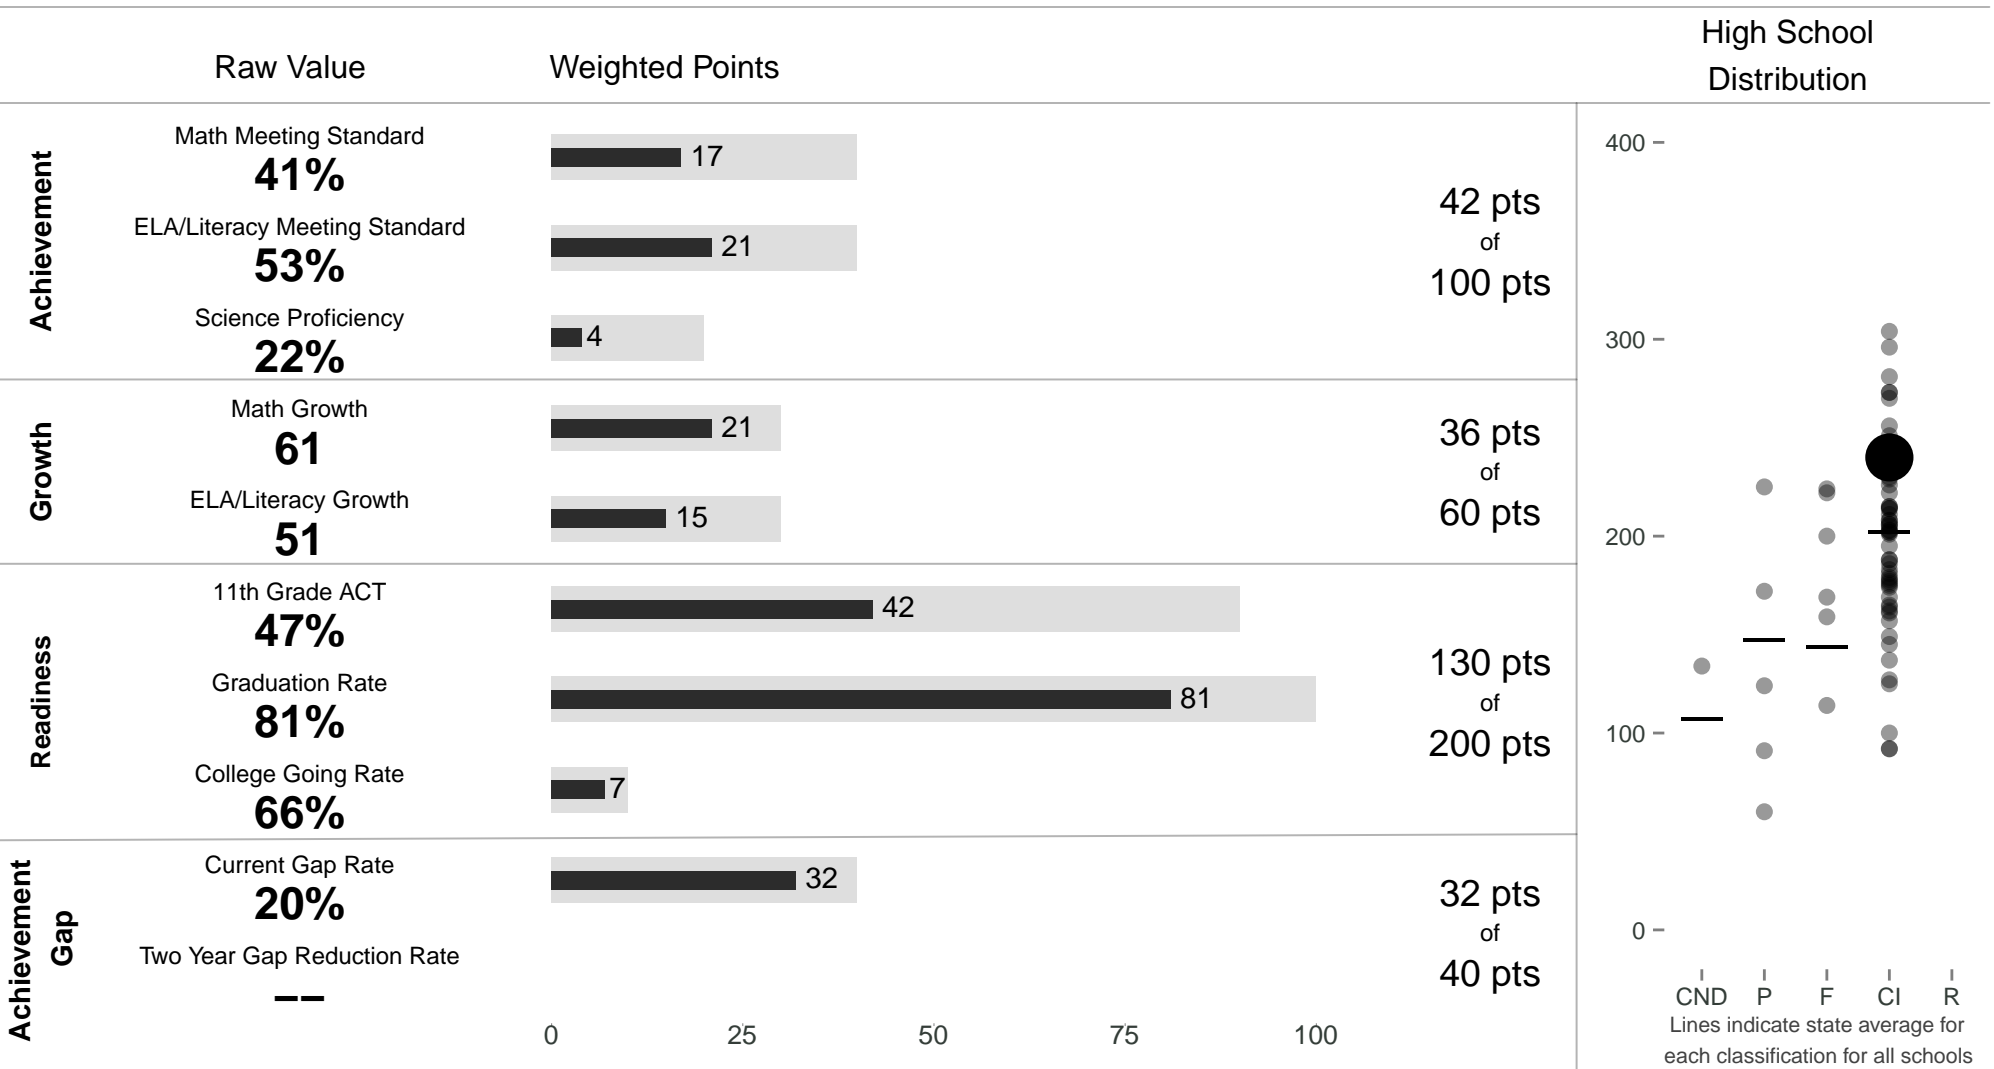

William McKinley High

240 points of 400 points

School Year 2014–2015: Continuous Improvement

Trigger: None

www.hawaiipublicschools.org

NOTE: Final display numbers are rounded, which may cause subtotals to appear to sum incorrectly. The total points value on the upper right is accurate.

Run Date: Tuesday, September 22, 2015