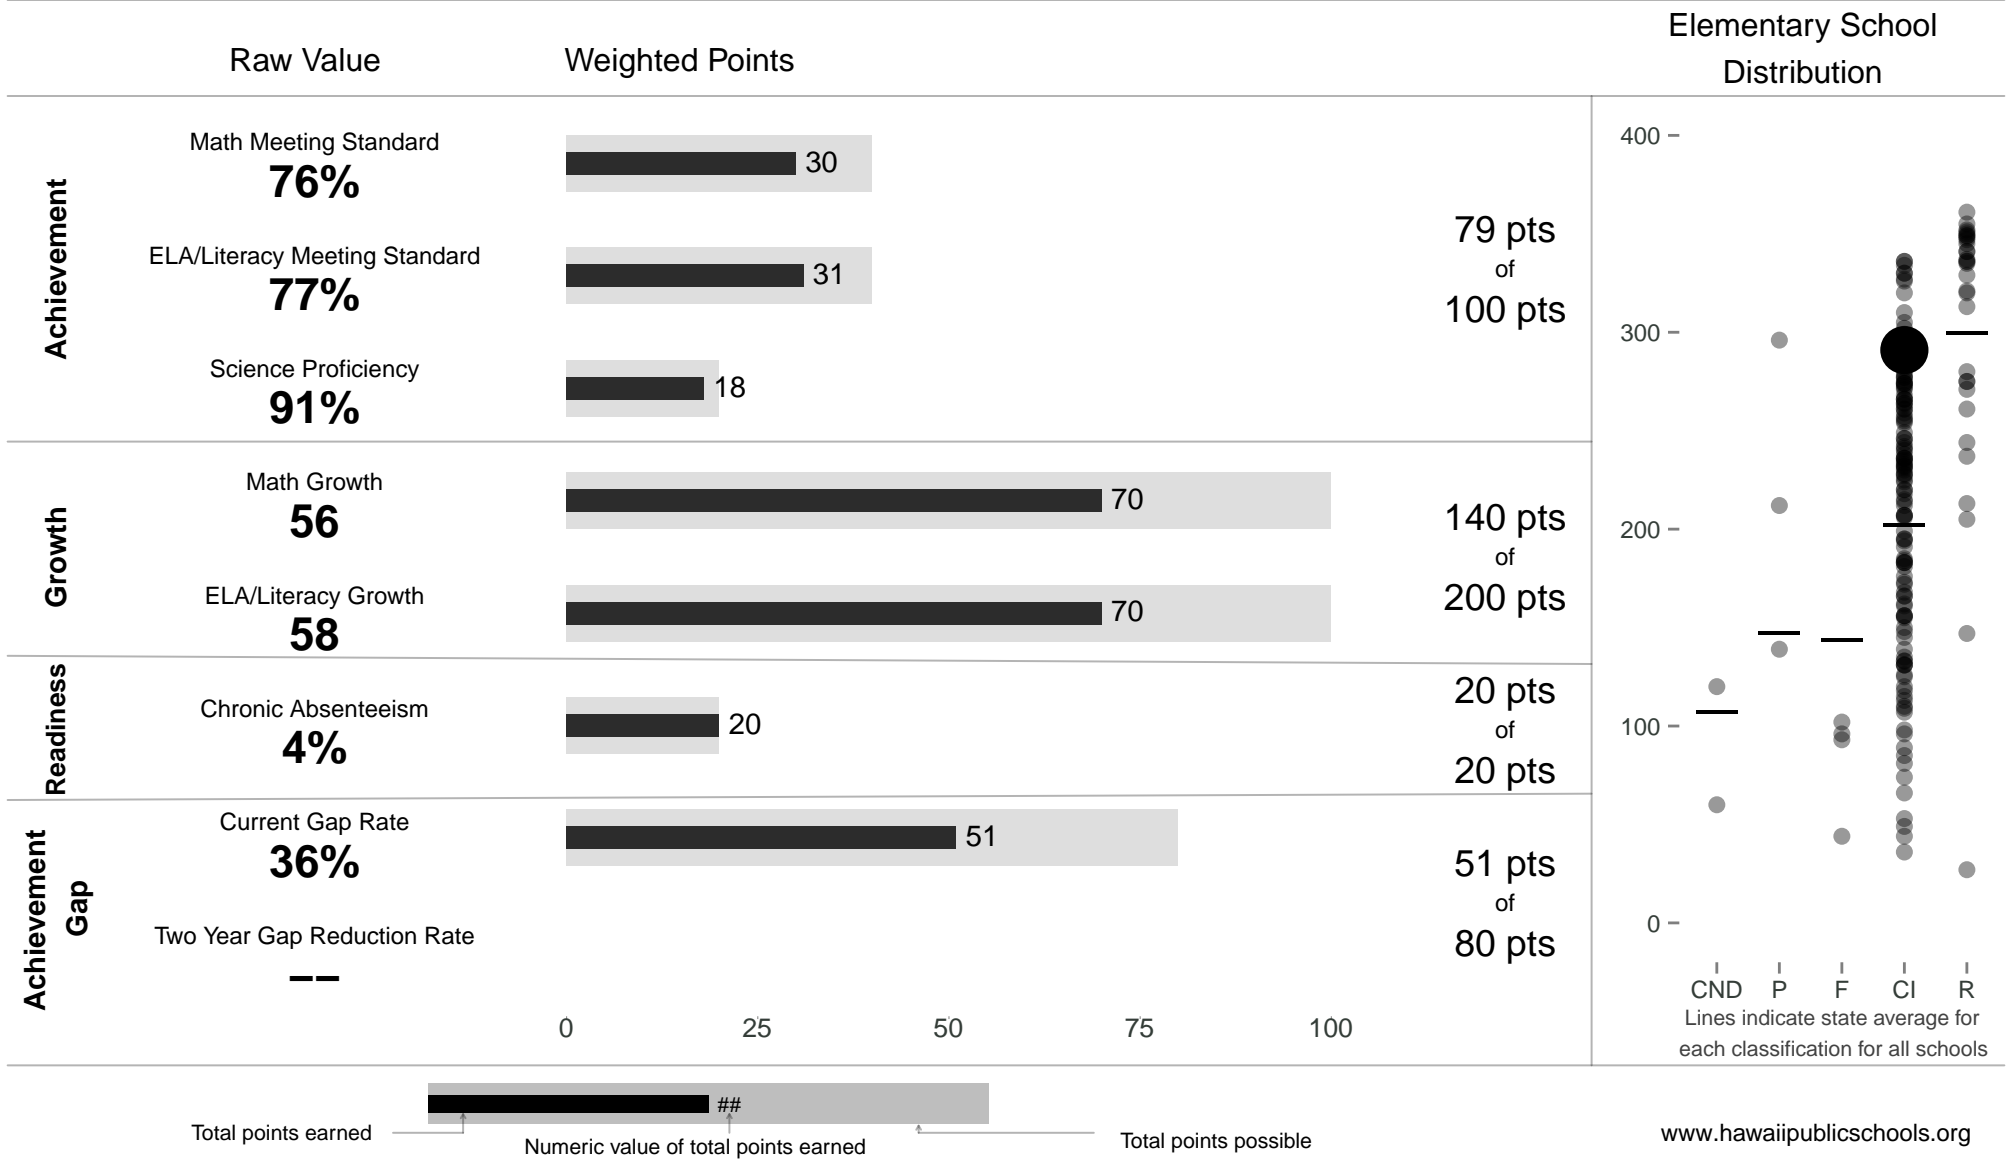

# Mililani Mauka Elementary

**291 points** of 400 points

School Year 2014–2015: Continuous Improvement

Trigger: None

School Year 2013–2014: Continuous Improvement

www.hawaiipublicschools.org

NOTE: Final display numbers are rounded, which may cause subtotals to appear to sum incorrectly. The total points value on the upper right is accurate.

Run Date: Tuesday, September 22, 2015