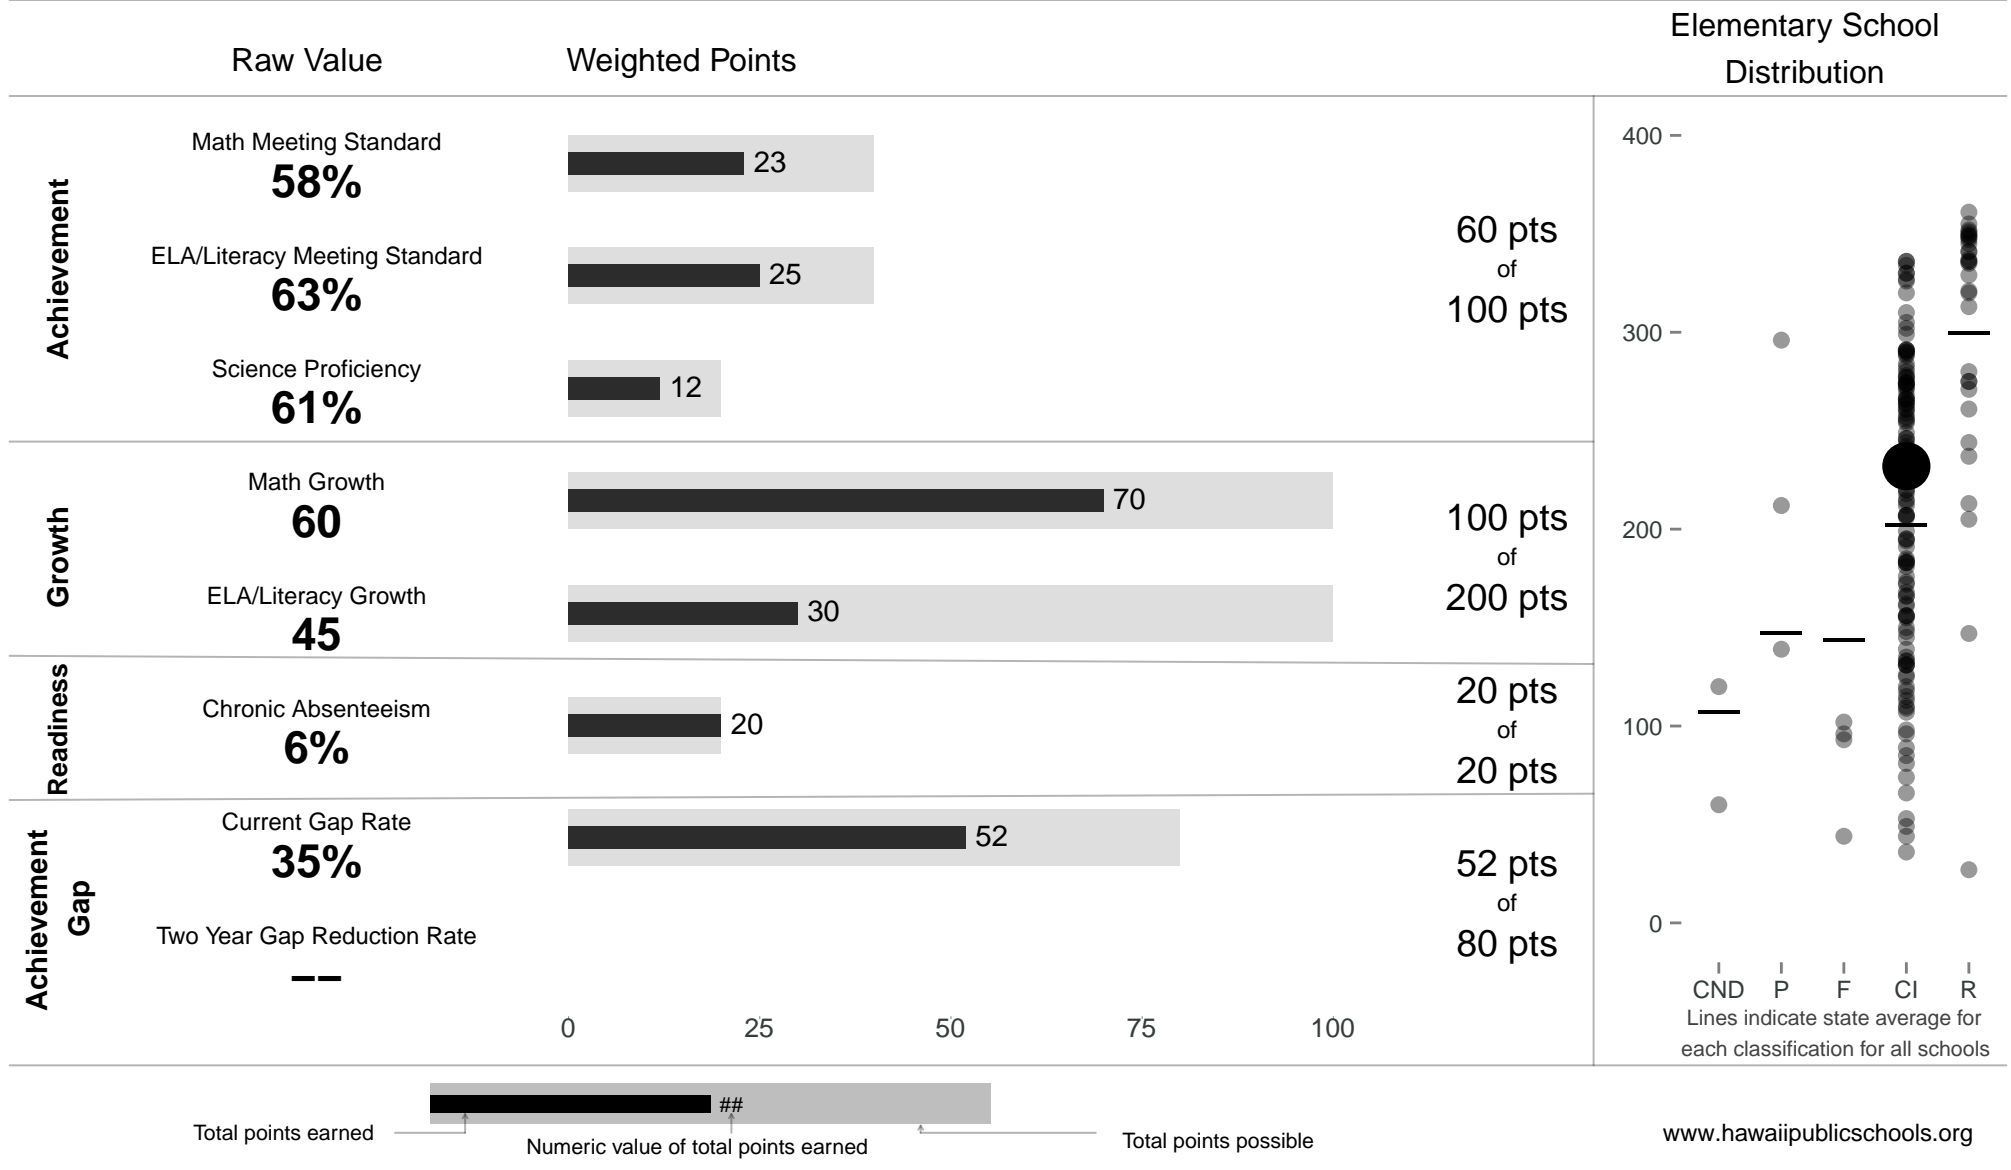

Moanalua Elementary

232 points of 400 points

School Year 2014–2015: Continuous Improvement

Trigger: None

School Year 2013–2014: Continuous Improvement

NOTE: Final display numbers are rounded, which may cause subtotals to appear to sum incorrectly. The total points value on the upper right is accurate.